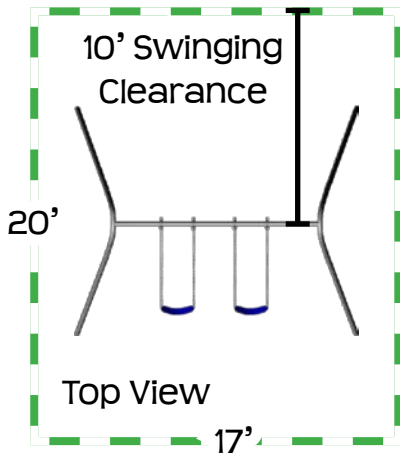

Playground At-a-Glance

AF20

AF20-10

AF20-12

AF20	Feature	AF20-10	AF20-12
8'	Finished Height	10'	12'
no	Third Legs	no	yes
13' x 11'	Ground Space	13' x 12'	23' x 13'
17' x 20'	Residential Play Space	17' x 24'	27' x 28'
5 1/2'	Swing Chain Length	7 1/2'	9 1/2'
1.5 hours	Estimated Install Time	1.5 hours	2 hours
6 bags	Estimated Cement Required	6 bags	9 bags
18" x 12" D	A-Frame Leg Hole Dimensions	18" x 12" D	18" x 12" D
n/a	3rd Leg Hole Dimensions	n/a	18" x 18" D

playground At-a-Glance

AF20

Ground Space: 13' x 11'
Residential Play Space: 17' x 20'

- 8' Swing Height
- Two Polymer Strap Seats*
- Poly Coated Chains*
- Brass Bushing Swing Hangers
- *Color Options: Blue or Green

AF20-10

- 10' Swing Height
- Two Polymer Strap Seats*
- Poly Coated Chains*
- Brass Bushing Swing Hangers
- *Color Options: Blue or Green

Ground Space: 13' x 12'
Residential Play Space: 17' x 24'

AF20-12

Ground Space: 23' x 13'
Residential Play Space: 27' x 28'

- 12' Swing Height
- Two Polymer Strap Seats*
- Poly Coated Chains*
- Brass Bushing Swing Hangers
- Third Legs
- *Color Options: Blue or Green