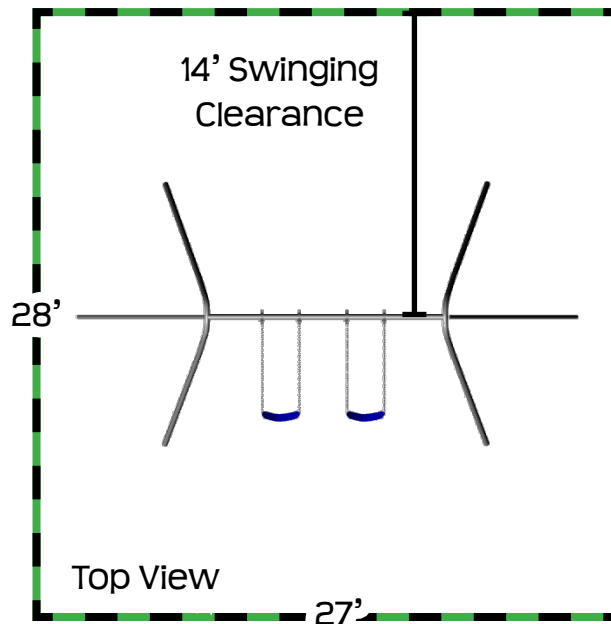

Playground At-a-Glance

AF20

AF20-10

AF20-12

AF20	Feature	AF20-10	AF20-12
8'	Finished Height	10'	12'
no	Third Legs	no	yes
13' x 11'	Ground Space	13' x 12'	23' x 13'
17' x 20'	Residential Play Space	17' x 24'	27' x 28'
5 1/2'	Swing Chain Length	7 1/2'	9 1/2'
1.5 hours	Estimated Install Time	1.5 hours	2 hours
6 bags	Estimated Cement Required	6 bags	9 bags
18" x 12" D	A-Frame Leg Hole Dimensions	18" x 12" D	18" x 12" D
n/a	3rd Leg Hole Dimensions	n/a	18" x 18" D

playground At-a-Glance

AF20

Ground Space: 13' x 11'
Residential Play Space: 17' x 20'

- 8' Swing Height
- Two Polymer Strap Seats*
- Poly Coated Chains*
- Brass Bushing Swing Hangers
- *Color Options: Blue or Green

AF20-10

- 10' Swing Height
- Two Polymer Strap Seats*
- Poly Coated Chains*
- Brass Bushing Swing Hangers
- *Color Options: Blue or Green

Ground Space: 13' x 12'
Residential Play Space: 17' x 24'

AF20-12

Ground Space: 23' x 13'
Residential Play Space: 27' x 28'

- 12' Swing Height
- Two Polymer Strap Seats*
- Poly Coated Chains*
- Brass Bushing Swing Hangers
- Third Legs
- *Color Options: Blue or Green