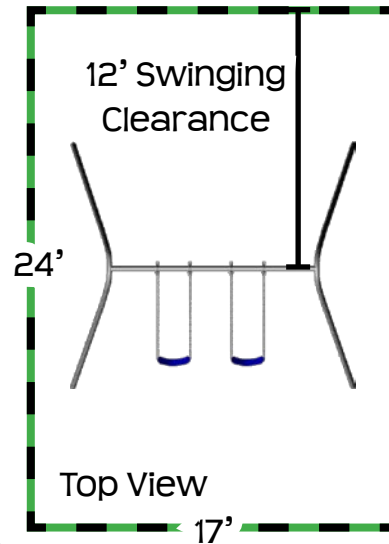

Playground At-a-Glance

AF20

AF20-10

AF20-12

AF20	Feature	AF20-10	AF20-12
8'	Finished Height	10'	12'
no	Third Legs	no	yes
13' x 11'	Ground Space	13' x 12'	23' x 13'
17' x 20'	Residential Play Space	17' x 24'	27' x 28'
5 1/2'	Swing Chain Length	7 1/2'	9 1/2'
1.5 hours	Estimated Install Time	1.5 hours	2 hours
6 bags	Estimated Cement Required	6 bags	9 bags
18" x 12" D	A-Frame Leg Hole Dimensions	18" x 12" D	18" x 12" D
n/a	3rd Leg Hole Dimensions	n/a	18" x 18" D

playground At-a-Glance

AF20

Ground Space: 13' x 11'
Residential Play Space: 17' x 20'

- 8' Swing Height
- Two Polymer Strap Seats*
- Poly Coated Chains*
- Brass Bushing Swing Hangers
- *Color Options: Blue or Green

AF20-10

- 10' Swing Height
- Two Polymer Strap Seats*
- Poly Coated Chains*
- Brass Bushing Swing Hangers
- *Color Options: Blue or Green

Ground Space: 13' x 12'
Residential Play Space: 17' x 24'

AF20-12

Ground Space: 23' x 13'
Residential Play Space: 27' x 28'

- 12' Swing Height
- Two Polymer Strap Seats*
- Poly Coated Chains*
- Brass Bushing Swing Hangers
- Third Legs
- *Color Options: Blue or Green