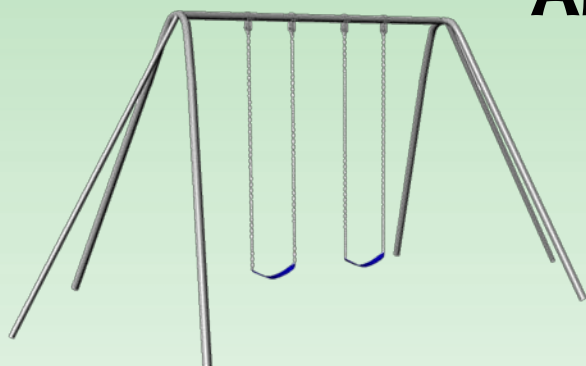

Playground At-a-Glance

AF20

AF20-10

AF20-12

AF20	Feature	AF20-10	AF20-12
8'	Finished Height	10'	12'
no	Third Legs	no	yes
13' x 11'	Ground Space	13' x 12'	23' x 13'
17' x 20'	Residential Play Space	17' x 24'	27' x 28'
5 1/2'	Swing Chain Length	7 1/2'	9 1/2'
1.5 hours	Estimated Install Time	1.5 hours	2 hours
6 bags	Estimated Cement Required	6 bags	9 bags
18" x 12" D	A-Frame Leg Hole Dimensions	18" x 12" D	18" x 12" D
n/a	3rd Leg Hole Dimensions	n/a	18" x 18" D

playground At-a-Glance

AF20

Ground Space: 13' x 11'
Residential Play Space: 17' x 20'

- 8' Swing Height
- Two Polymer Strap Seats*
- Poly Coated Chains*
- Brass Bushing Swing Hangers
- *Color Options: Blue or Green

AF20-10

- 10' Swing Height
- Two Polymer Strap Seats*
- Poly Coated Chains*
- Brass Bushing Swing Hangers
- *Color Options: Blue or Green

Ground Space: 13' x 12'
Residential Play Space: 17' x 24'

AF20-12