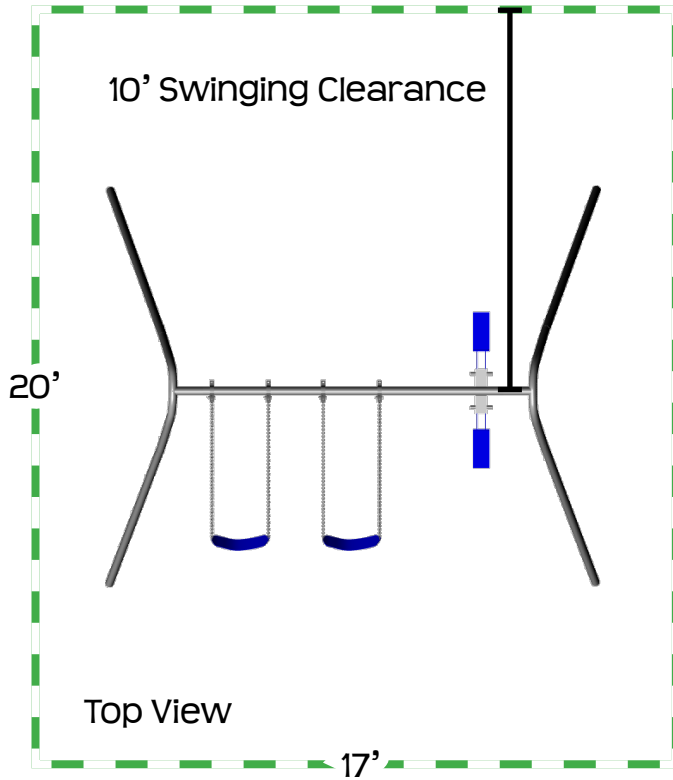

Playground At-a-Glance

AF25

AF25-10

AF25	Feature	AF25-10
8'	Finished Height	10'
no	Third Legs	no
13' x 11'	Ground Space	13' x 12'
17' x 20'	Residential Play Space	17' x 24'
5 1/2'	Swing Chain Length	7 1/2'
1.5 hours	Estimated Install Time	1.5 hours
6 bags	Estimated Cement Required	6 bags
18" x 12" D	A-Frame Leg Hole Dimensions	18" x 12" D
n/a	3rd Leg Hole Dimensions	n/a

playground At-a-Glance

AF25

- 8' Swing Height
- Metal Glider*
- Two Polymer Strap Seats*
- Poly Coated Chains*
- Brass Bushing Swing Hangers
- *Color Options: Blue or Green

Ground Space: 13' x 11'
Residential Play Space: 17' x 20'

AF25-10

- 10' Swing Height
- Metal Glider*
- Two Polymer Strap Seats*
- Poly Coated Chains*
- Brass Bushing Swing Hangers
- *Color Options: Blue or Green

Ground Space: 13' x 12'
Residential Play Space: 17' x 24'