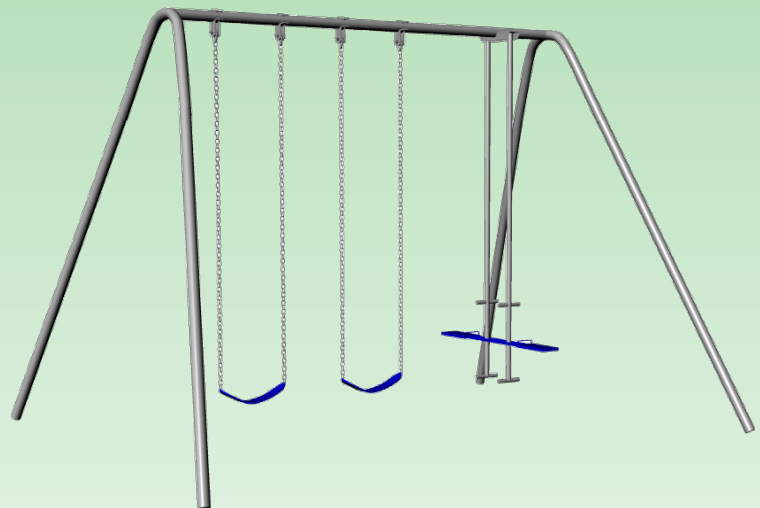

Playground At-a-Glance

AF25

AF25-10

AF25	Feature	AF25-10
8'	Finished Height	10'
no	Third Legs	no
13' x 11'	Ground Space	13' x 12'
17' x 20'	Residential Play Space	17' x 24'
5 1/2'	Swing Chain Length	7 1/2'
1.5 hours	Estimated Install Time	1.5 hours
6 bags	Estimated Cement Required	6 bags
18" x 12" D	A-Frame Leg Hole Dimensions	18" x 12" D
n/a	3rd Leg Hole Dimensions	n/a

playground At-a-Glance

AF25

- 8' Swing Height
- Metal Glider*
- Two Polymer Strap Seats*
- Poly Coated Chains*
- Brass Bushing Swing Hangers
- *Color Options: Blue or Green

Ground Space: 13' x 11'
Residential Play Space: 17' x 20'

AF25-10

- 10' Swing Height
- Metal Glider*
- Two Polymer Strap Seats*
- Poly Coated Chains*
- Brass Bushing Swing Hangers
- *Color Options: Blue or Green

Ground Space: 13' x 12'
Residential Play Space: 17' x 24'