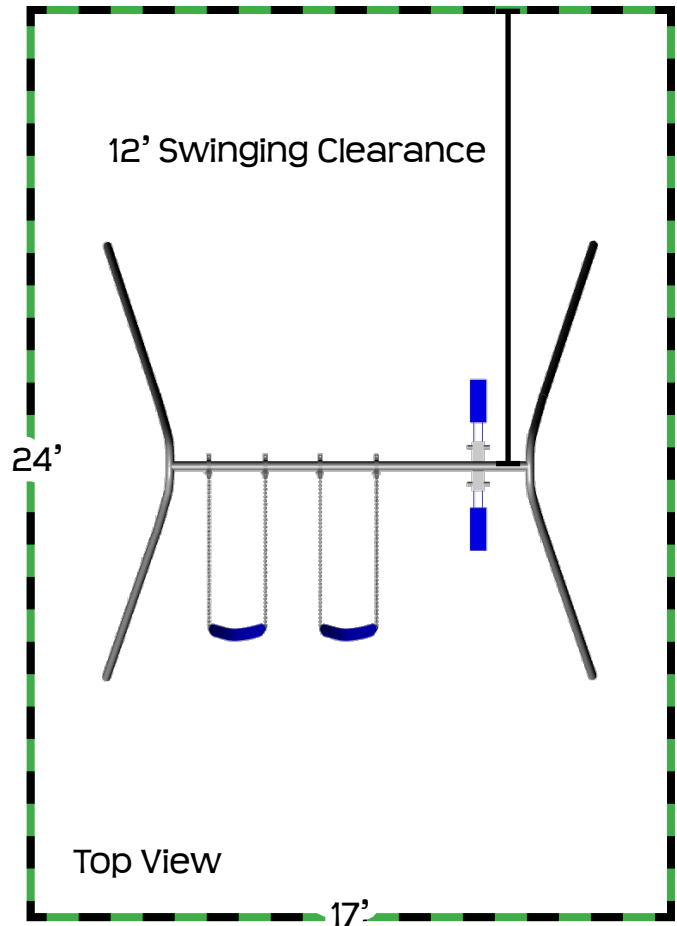

Playground At-a-Glance

AF25

AF25-10

AF25	Feature	AF25-10
8'	Finished Height	10'
no	Third Legs	no
13' x 11'	Ground Space	13' x 12'
17' x 20'	Residential Play Space	17' x 24'
5 1/2'	Swing Chain Length	7 1/2'
1.5 hours	Estimated Install Time	1.5 hours
6 bags	Estimated Cement Required	6 bags
18" x 12" D	A-Frame Leg Hole Dimensions	18" x 12" D
n/a	3rd Leg Hole Dimensions	n/a

playground At-a-Glance

AF25

- 8' Swing Height
- Metal Glider*
- Two Polymer Strap Seats*
- Poly Coated Chains*
- Brass Bushing Swing Hangers
- *Color Options: Blue or Green

Ground Space: 13' x 11'
Residential Play Space: 17' x 20'

AF25-10

- 10' Swing Height
- Metal Glider*
- Two Polymer Strap Seats*
- Poly Coated Chains*
- Brass Bushing Swing Hangers
- *Color Options: Blue or Green

Ground Space: 13' x 12'
Residential Play Space: 17' x 24'