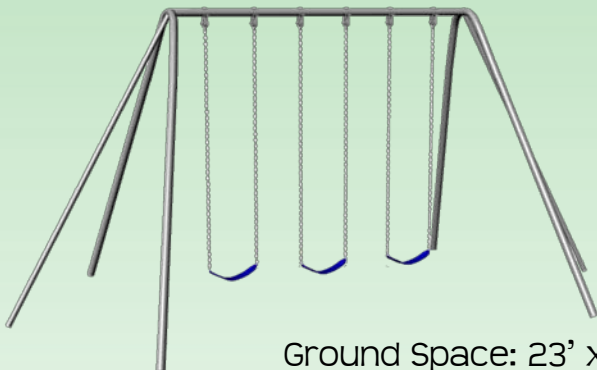

## AF30

Ground Space: 13' x 11'  
Residential Play Space: 17' x 20'

- 8' Swing Height
- Three Polymer Strap Seats\*
- Poly Coated Chains\*
- Brass Bushing Swing Hangers
- \*Color Options: Blue or Green

## AF30-10

- 10' Swing Height
- Three Polymer Strap Seats\*
- Poly Coated Chains\*
- Brass Bushing Swing Hangers
- \*Color Options: Blue or Green

Ground Space: 13' x 12'  
Residential Play Space: 17' x 24'

## AF30-12

Ground Space: 23' x 13'  
Residential Play Space: 27' x 28'

- 12' Swing Height
- Three Polymer Strap Seats\*
- Poly Coated Chains\*
- Brass Bushing Swing Hangers
- Third Legs
- \*Color Options: Blue or Green