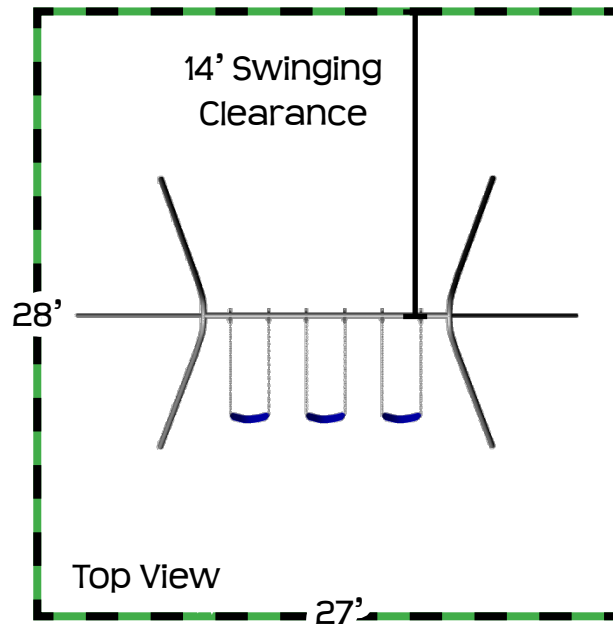

## AF30

## AF30-10

## AF30-12

AF30	Feature	AF30-10	AF30-12
8'	Finished Height	10'	12'
no	Third Legs	no	yes
13' x 11'	Ground Space	13' x 12'	23' x 13'
17' x 20'	Residential Play Space	17' x 24'	27' x 28'
5 1/2'	Swing Chain Length	7 1/2'	9 1/2'
1.5 hours	Estimated Install Time	1.5 hours	2 hours
6 bags	Estimated Cement Required	6 bags	9 bags
18" x 12" D	A-Frame Leg Hole Dimensions	18" x 12" D	18" x 12" D
n/a	3rd Leg Hole Dimensions	n/a	18" x 18" D

## AF30

Ground Space: 13' x 11'  
Residential Play Space: 17' x 20'

- 8' Swing Height
- Three Polymer Strap Seats\*
- Poly Coated Chains\*
- Brass Bushing Swing Hangers
- \*Color Options: Blue or Green