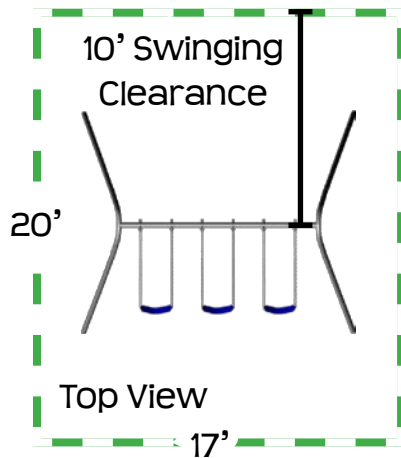

## AF30-10

## AF30-12

AF30	Feature	AF30-10	AF30-12
8'	Finished Height	10'	12'
no	Third Legs	no	yes
13' x 11'	Ground Space	13' x 12'	23' x 13'
17' x 20'	Residential Play Space	17' x 24'	27' x 28'
5 1/2'	Swing Chain Length	7 1/2'	9 1/2'
1.5 hours	Estimated Install Time	1.5 hours	2 hours
6 bags	Estimated Cement Required	6 bags	9 bags
18" x 12" D	A-Frame Leg Hole Dimensions	18" x 12" D	18" x 12" D
n/a	3rd Leg Hole Dimensions	n/a	18" x 18" D

## AF30

Ground Space: 13' x 11'  
Residential Play Space: 17' x 20'

- 8' Swing Height
- Three Polymer Strap Seats\*
- Poly Coated Chains\*
- Brass Bushing Swing Hangers
- \*Color Options: Blue or Green