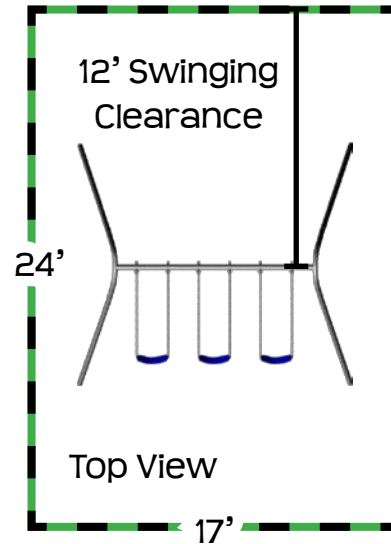

## AF30

## AF30-10

## AF30-12

AF30	Feature	AF30-10	AF30-12
8'	Finished Height	10'	12'
no	Third Legs	no	yes
13' x 11'	Ground Space	13' x 12'	23' x 13'
17' x 20'	Residential Play Space	17' x 24'	27' x 28'
5 1/2'	Swing Chain Length	7 1/2'	9 1/2'
1.5 hours	Estimated Install Time	1.5 hours	2 hours
6 bags	Estimated Cement Required	6 bags	9 bags
18" x 12" D	A-Frame Leg Hole Dimensions	18" x 12" D	18" x 12" D
n/a	3rd Leg Hole Dimensions	n/a	18" x 18" D

## AF30

Ground Space: 13' x 11'  
Residential Play Space: 17' x 20'

- 8' Swing Height
- Three Polymer Strap Seats\*
- Poly Coated Chains\*
- Brass Bushing Swing Hangers
- \*Color Options: Blue or Green