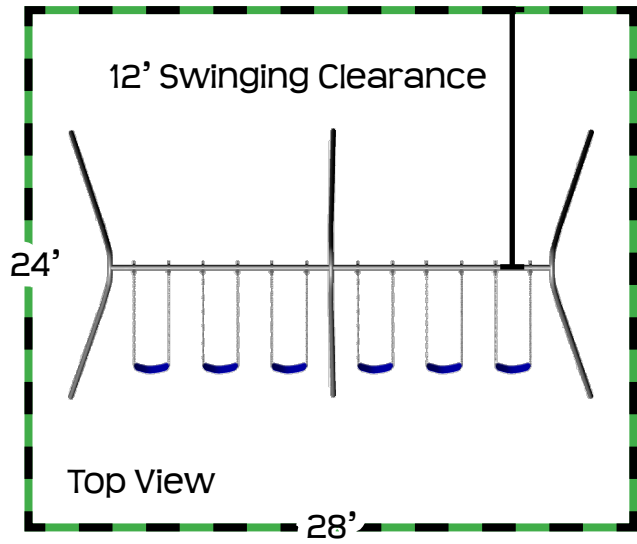

Playground At-a-Glance

AF60

AF60-10

AF60-12

AF60	Feature	AF60-10	AF60-12
8'	Finished Height	10'	12'
no	Third Legs	no	yes
24' x 11'	Ground Space	24' x 12'	34' x 13'
28' x 20'	Residential Play Space	28' x 24'	38' x 28'
5 1/2'	Swing Chain Length	7 1/2'	9 1/2'
2 hours	Estimated Install Time	2 hours	2.5 hours
9 bags	Estimated Cement Required	9 bags	12 bags
18" x 12" D	A-Frame Leg Hole Dimensions	18" x 12" D	18" x 12" D
n/a	3rd Leg Hole Dimensions	n/a	18" x 18" D

Playground At-a-Glance

AF60

Ground Space: 24' x 11'
Residential Play Space: 28' x 20'

- 8' Swing Height
- Six Polymer Strap Seats*
- Poly Coated Chains*
- Brass Bushing Swing Hangers
- *Color Options: Blue or Green

AF60-10

- 10' Swing Height
- Six Polymer Strap Seats*
- Poly Coated Chains*
- Brass Bushing Swing Hangers
- *Color Options: Blue or Green

Ground Space: 24' x 12'
Residential Play Space: 28' x 24'

AF60-12