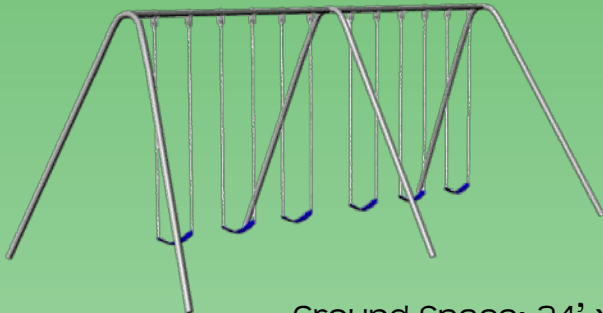

Playground At-a-Glance

AF60

AF60-10

AF60-12

AF60	Feature	AF60-10	AF60-12
8'	Finished Height	10'	12'
no	Third Legs	no	yes
24' x 11'	Ground Space	24' x 12'	34' x 13'
28' x 20'	Residential Play Space	28' x 24'	38' x 28'
5 1/2'	Swing Chain Length	7 1/2'	9 1/2'
2 hours	Estimated Install Time	2 hours	2.5 hours
9 bags	Estimated Cement Required	9 bags	12 bags
18" x 12" D	A-Frame Leg Hole Dimensions	18" x 12" D	18" x 12" D
n/a	3rd Leg Hole Dimensions	n/a	18" x 18" D

Playground At-a-Glance

AF60

Ground Space: 24' x 11'
Residential Play Space: 28' x 20'

- 8' Swing Height
- Six Polymer Strap Seats*
- Poly Coated Chains*
- Brass Bushing Swing Hangers
- *Color Options: Blue or Green

AF60-10

- 10' Swing Height
- Six Polymer Strap Seats*
- Poly Coated Chains*
- Brass Bushing Swing Hangers
- *Color Options: Blue or Green

Ground Space: 24' x 12'
Residential Play Space: 28' x 24'

AF60-12

Ground Space: 34' x 13'
Residential Play Space: 38' x 28'

- 12' Swing Height
- Six Polymer Strap Seats*
- Poly Coated Chains*
- Brass Bushing Swing Hangers
- Third Legs
- *Color Options: Blue or Green