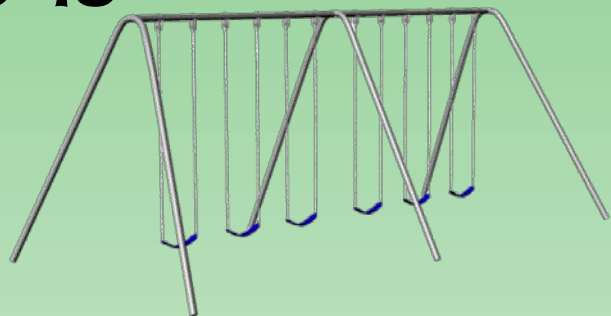

Playground At-a-Glance

AF60

AF60-10

AF60-12

AF60	Feature	AF60-10	AF60-12
8'	Finished Height	10'	12'
no	Third Legs	no	yes
24' x 11'	Ground Space	24' x 12'	34' x 13'
28' x 20'	Residential Play Space	28' x 24'	38' x 28'
5 1/2'	Swing Chain Length	7 1/2'	9 1/2'
2 hours	Estimated Install Time	2 hours	2.5 hours
9 bags	Estimated Cement Required	9 bags	12 bags
18" x 12" D	A-Frame Leg Hole Dimensions	18" x 12" D	18" x 12" D
n/a	3rd Leg Hole Dimensions	n/a	18" x 18" D

Playground At-a-Glance

AF60

Ground Space: 24' x 11'
Residential Play Space: 28' x 20'

- 8' Swing Height
- Six Polymer Strap Seats*
- Poly Coated Chains*
- Brass Bushing Swing Hangers
- *Color Options: Blue or Green

AF60-10

- 10' Swing Height
- Six Polymer Strap Seats*
- Poly Coated Chains*
- Brass Bushing Swing Hangers
- *Color Options: Blue or Green

Ground Space: 24' x 12'
Residential Play Space: 28' x 24'

AF60-12

Ground Space: 34' x 13'
Residential Play Space: 38' x 28'

- 12' Swing Height
- Six Polymer Strap Seats*
- Poly Coated Chains*
- Brass Bushing Swing Hangers
- Third Legs
- *Color Options: Blue or Green