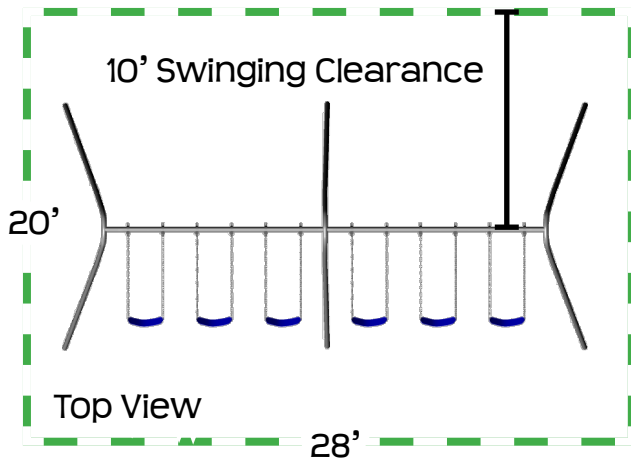

Playground At-a-Glance

AF60

AF60-10

AF60-12

AF60	Feature	AF60-10	AF60-12
8'	Finished Height	10'	12'
no	Third Legs	no	yes
24' x 11'	Ground Space	24' x 12'	34' x 13'
28' x 20'	Residential Play Space	28' x 24'	38' x 28'
5 1/2'	Swing Chain Length	7 1/2'	9 1/2'
2 hours	Estimated Install Time	2 hours	2.5 hours
9 bags	Estimated Cement Required	9 bags	12 bags
18" x 12" D	A-Frame Leg Hole Dimensions	18" x 12" D	18" x 12" D
n/a	3rd Leg Hole Dimensions	n/a	18" x 18" D

Playground At-a-Glance

AF60

Ground Space: 24' x 11'
Residential Play Space: 28' x 20'

- 8' Swing Height
- Six Polymer Strap Seats*
- Poly Coated Chains*
- Brass Bushing Swing Hangers
- *Color Options: Blue or Green

AF60-10

- 10' Swing Height
- Six Polymer Strap Seats*
- Poly Coated Chains*
- Brass Bushing Swing Hangers
- *Color Options: Blue or Green

Ground Space: 24' x 12'
Residential Play Space: 28' x 24'

AF60-12