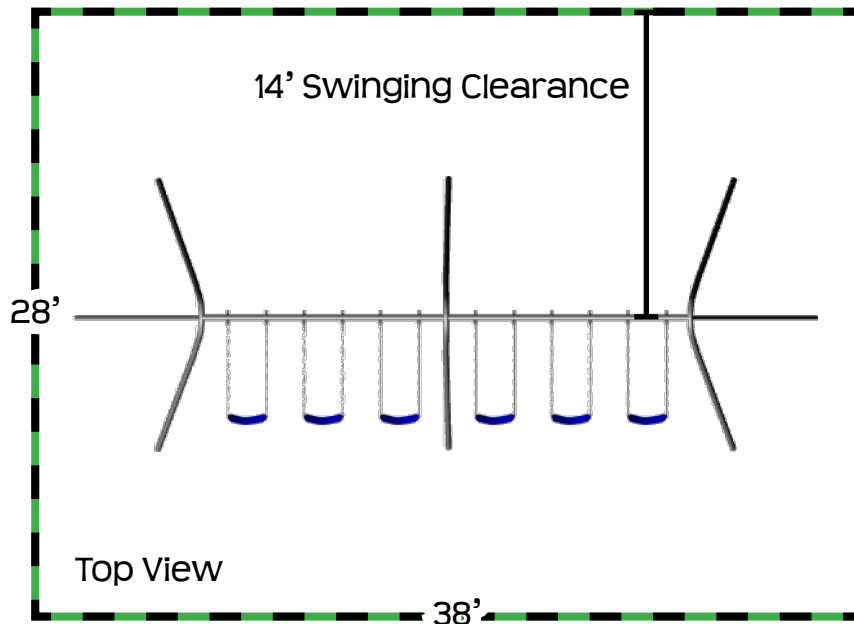

Playground At-a-Glance

AF60

AF60-10

AF60-12

AF60	Feature	AF60-10	AF60-12
8'	Finished Height	10'	12'
no	Third Legs	no	yes
24' x 11'	Ground Space	24' x 12'	34' x 13'
28' x 20'	Residential Play Space	28' x 24'	38' x 28'
5 1/2'	Swing Chain Length	7 1/2'	9 1/2'
2 hours	Estimated Install Time	2 hours	2.5 hours
9 bags	Estimated Cement Required	9 bags	12 bags
18" x 12" D	A-Frame Leg Hole Dimensions	18" x 12" D	18" x 12" D
n/a	3rd Leg Hole Dimensions	n/a	18" x 18" D

Playground At-a-Glance

AF60

Ground Space: 24' x 11'
Residential Play Space: 28' x 20'

- 8' Swing Height
- Six Polymer Strap Seats*
- Poly Coated Chains*
- Brass Bushing Swing Hangers
- *Color Options: Blue or Green

AF60-10

- 10' Swing Height
- Six Polymer Strap Seats*
- Poly Coated Chains*
- Brass Bushing Swing Hangers
- *Color Options: Blue or Green

Ground Space: 24' x 12'
Residential Play Space: 28' x 24'

AF60-12