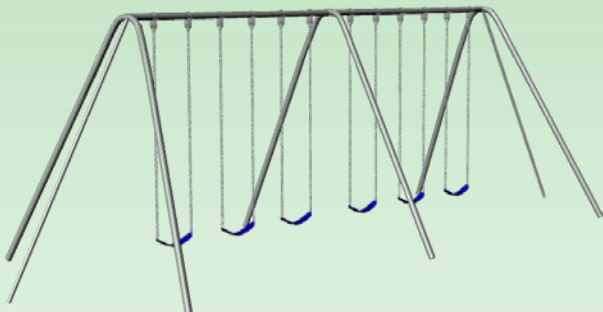

Playground At-a-Glance

AF60

AF60-10

AF60-12

AF60	Feature	AF60-10	AF60-12
8'	Finished Height	10'	12'
no	Third Legs	no	yes
24' x 11'	Ground Space	24' x 12'	34' x 13'
28' x 20'	Residential Play Space	28' x 24'	38' x 28'
5 1/2'	Swing Chain Length	7 1/2'	9 1/2'
2 hours	Estimated Install Time	2 hours	2.5 hours
9 bags	Estimated Cement Required	9 bags	12 bags
18" x 12" D	A-Frame Leg Hole Dimensions	18" x 12" D	18" x 12" D
n/a	3rd Leg Hole Dimensions	n/a	18" x 18" D

Playground At-a-Glance

AF60

Ground Space: 24' x 11'
Residential Play Space: 28' x 20'

- 8' Swing Height
- Six Polymer Strap Seats*
- Poly Coated Chains*
- Brass Bushing Swing Hangers
- *Color Options: Blue or Green

AF60-10

- 10' Swing Height
- Six Polymer Strap Seats*
- Poly Coated Chains*
- Brass Bushing Swing Hangers
- *Color Options: Blue or Green

Ground Space: 24' x 12'
Residential Play Space: 28' x 24'

AF60-12

Ground Space: 34' x 13'
Residential Play Space: 38' x 28'

- 12' Swing Height
- Six Polymer Strap Seats*
- Poly Coated Chains*
- Brass Bushing Swing Hangers
- Third Legs
- *Color Options: Blue or Green