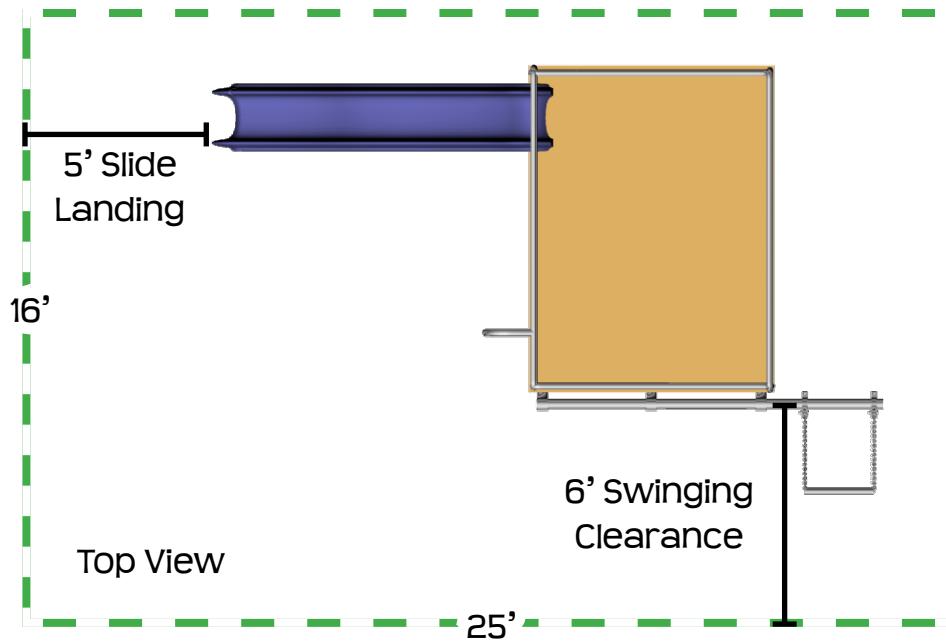

Playground At-a-Glance

CH25

CH25	Feature
18' x 8'	Ground Space
25' x 16'	Residential Play Space
10' Plastic Wave	Slide
5 hours	Estimated Install Time
12 bags	Estimated Cement Required
28" x 20" x 24" D	Ladder Hole Dimensions
18" x 12" D	CH Support Hole Dimensions
12" x 12" D	CH Fire Pole Hole Dimensions

playground At-a-Glance

CH25

Ground Space: 18' x 8'
Residential Play Space: 25' x 16'

- 8' Trapeze height
- Platform Dimensions: 6' x 8'
- 5' Deck Height
- 10' Plastic Wave Slide*
- CH Fire Pole
- Telescope* & Steering Wheel*
- Canopy & Skirting Kit. Color Options:
Blue/Yellow, Green/Yellow or Solid Green
- Super Grip Trapeze Bar
- Poly Coated Chains*
- Brass Bushing Swing Hangers
- *Color Options: Blue or Green