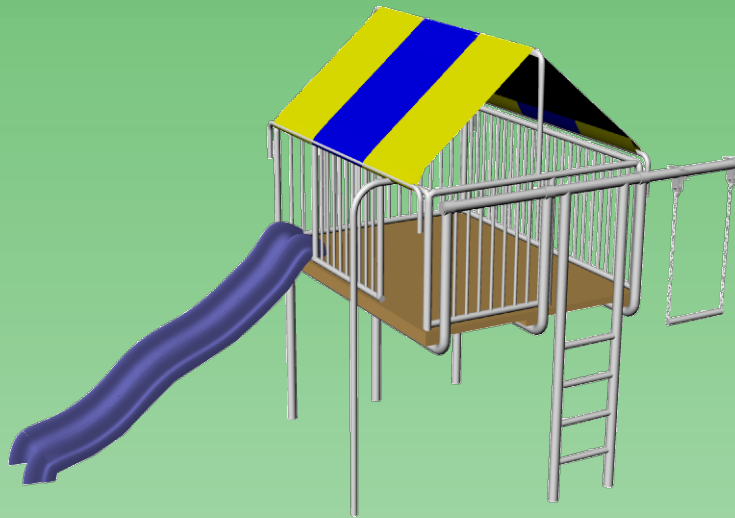

Playground At-a-Glance

CH25

CH25	Feature
18' x 8'	Ground Space
25' x 16'	Residential Play Space
10' Plastic Wave	Slide
5 hours	Estimated Install Time
12 bags	Estimated Cement Required
28" x 20" x 24" D	Ladder Hole Dimensions
18" x 12" D	CH Support Hole Dimensions
12" x 12" D	CH Fire Pole Hole Dimensions

playground At-a-Glance

CH25

Ground Space: 18' x 8'
Residential Play Space: 25' x 16'

- 8' Trapeze height
- Platform Dimensions: 6' x 8'
- 5' Deck Height
- 10' Plastic Wave Slide*
- CH Fire Pole
- Telescope* & Steering Wheel*
- Canopy & Skirting Kit. Color Options:
Blue/Yellow, Green/Yellow or Solid Green
- Super Grip Trapeze Bar
- Poly Coated Chains*
- Brass Bushing Swing Hangers
- *Color Options: Blue or Green