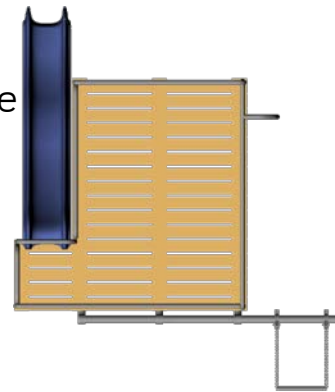

## CH25PM

- The space saving Parallel Mount Slide option can be applied to any CH model.
- Sets with a Horizontal Ladder require the slide to face the other direction (as seen here).

CH25PM	Feature
11' x 11'	Ground Space
15' x 18'	Residential Play Space
10' Plastic Wave	Slide
6 hours	Estimated Install Time
13 bags	Estimated Cement Required
28" x 20" x 24" D	Ladder Hole Dimensions
18" x 12" D	CH Support Hole Dimensions
12" x 12" D	CH Fire Pole & support Pole Hole Dimensions