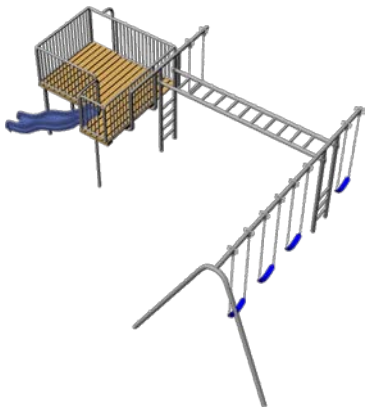

## CH25PM

- The space saving Parallel Mount Slide option can be applied to any CH model.
- Sets with a Horizontal Ladder require the slide to face the other direction (as seen here).

CH25PM	Feature
11' x 11'	Ground Space
15' x 18'	Residential Play Space
10' Plastic Wave	Slide
6 hours	Estimated Install Time
13 bags	Estimated Cement Required
28" x 20" x 24" D	Ladder Hole Dimensions
18" x 12" D	CH Support Hole Dimensions
12" x 12" D	CH Fire Pole & support Pole Hole Dimensions

# playground At-a-Glance

## CH25PM

Ground Space: 11' x 11'  
Residential Play Space: 15' x 18'

- 8' Trapeze Height
- Platform Dimensions: 6' x 8'
- Additional 2' x 2' Platform extension with Support Pole
- 5' Deck Height
- 10' Plastic Wave Slide\*
- CH Fire Pole
- Telescope\* & Steering Wheel\*
- Canopy & Skirting Kit. Color Options: Blue/Yellow, Green/Yellow or Solid Green
- Super Grip Trapeze Bar
- Poly Coated Chains\*
- Brass Bushing Swing Hangers
- \*Color Options: Blue or Green