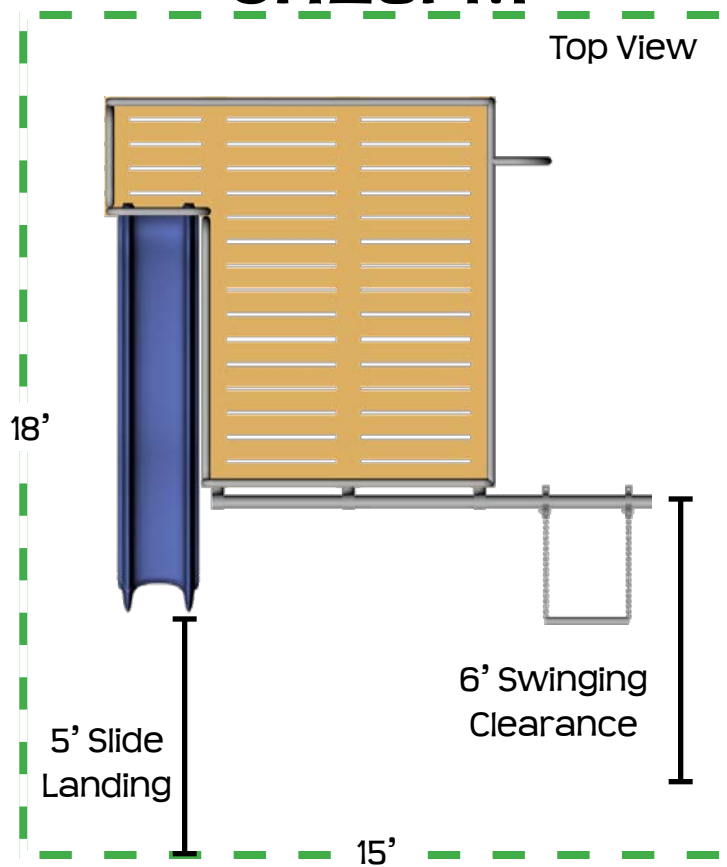

## CH25PM

- The space saving Parallel Mount Slide option can be applied to any CH model.
- Sets with a Horizontal Ladder require the slide to face the other direction (as seen here).

CH25PM	Feature
11' x 11'	Ground Space
15' x 18'	Residential Play Space
10' Plastic Wave	Slide
6 hours	Estimated Install Time
13 bags	Estimated Cement Required
28" x 20" x 24" D	Ladder Hole Dimensions
18" x 12" D	CH Support Hole Dimensions
12" x 12" D	CH Fire Pole & support Pole Hole Dimensions

## CH25PM

Ground Space: 11' x 11'  
Residential Play Space: 15' x 18'

- 8' Trapeze Height
- Platform Dimensions: 6' x 8'
- Additional 2' x 2' Platform extension with Support Pole
- 5' Deck Height
- 10' Plastic Wave Slide\*
- CH Fire Pole
- Telescope\* & Steering Wheel\*
- Canopy & Skirting Kit. Color Options: Blue/Yellow, Green/Yellow or Solid Green
- Super Grip Trapeze Bar
- Poly Coated Chains\*
- Brass Bushing Swing Hangers
- \*Color Options: Blue or Green