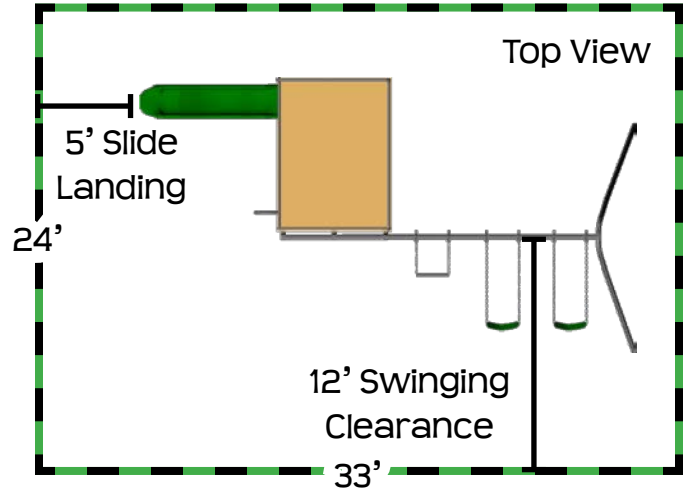

Playground At-a-Glance

CH30R

CH30R-10

CH30R	Feature	CH30R-10
8'	Finished Swing Height	10'
no	Third Leg	no
26' x 14'	Ground Space	26' x 14'
33' x 20'	Residential Play Space	33' x 24'
5 1/2'	Swing Chain Length	7 1/2'
3 1/2'	Trapeze Chain Length	5 1/2'
10' Plastic Rave	Slide	10' Plastic Rave
6 hours	Estimated Install Time	6 hours
15 bags	Estimated Cement Required	15 bags
28" x 20" x 24" D	Ladder Hole Dimensions	28" x 20" x 24" D
18" x 12" D	CH Support Hole Dimensions	18" x 12" D
18" x 12" D	A-Frame Leg Hole Dimensions	18" x 12" D
12" x 12" D	CH Fire Pole Hole	12" x 12" D

playground At-a-Glance

CH30R

Ground Space: 26' x 14'
Residential Play Space: 33' x 20'

- 8' Swing Height
- Platform Dimensions: 6' x 8'
- 5' Deck Height
- CH Fire Pole
- Two Polymer Strap Seats*
- Super Grip Trapeze Bar
- Poly Coated Chains*
- Brass Bushing Swing Hangers
- 10' Plastic Rave Slide*
- Telescope* & Steering Wheel*
- Canopy & Skirting Kit. Color Options: Blue/Yellow, Green/Yellow or Solid Green
- *Color Options: Blue or Green

CH30R-10

- 10' Swing Height
- Platform Dimensions: 6' x 8'
- 5' Deck Height
- CH Fire Pole
- Two Polymer Strap Seats*
- Super Grip Trapeze Bar
- Poly Coated Chains*
- Brass Bushing Swing Hangers
- Duplex Ladder
- 10' Plastic Rave Slide*
- Telescope* & Steering Wheel*
- Canopy & Skirting Kit. Color Options: Blue/Yellow, Green/Yellow or Solid Green
- *Color Options: Blue or Green

Ground Space: 26' x 14'
Residential Play Space: 33' x 24'