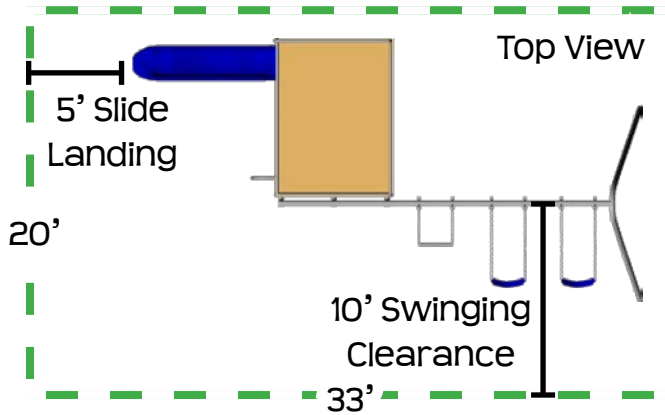

Playground At-a-Glance

CH30R

CH30R-10

CH30R	Feature	CH30R-10
8'	Finished Swing Height	10'
no	Third Leg	no
26' x 14'	Ground Space	26' x 14'
33' x 20'	Residential Play Space	33' x 24'
5 1/2'	Swing Chain Length	7 1/2'
3 1/2'	Trapeze Chain Length	5 1/2'
10' Plastic Rave	Slide	10' Plastic Rave
6 hours	Estimated Install Time	6 hours
15 bags	Estimated Cement Required	15 bags
28" x 20" x 24" D	Ladder Hole Dimensions	28" x 20" x 24" D
18" x 12" D	CH Support Hole Dimensions	18" x 12" D
18" x 12" D	A-Frame Leg Hole Dimensions	18" x 12" D
12" x 12" D	CH Fire Pole Hole	12" x 12" D

playground At-a-Glance

CH30R

Ground Space: 26' x 14'
Residential Play Space: 33' x 20'

- 8' Swing Height
- Platform Dimensions: 6' x 8'
- 5' Deck Height
- CH Fire Pole
- Two Polymer Strap Seats*
- Super Grip Trapeze Bar
- Poly Coated Chains*
- Brass Bushing Swing Hangers
- 10' Plastic Rave Slide*
- Telescope* & Steering Wheel*
- Canopy & Skirting Kit. Color Options: Blue/Yellow, Green/Yellow or Solid Green
- *Color Options: Blue or Green

CH30R-10

- 10' Swing Height
- Platform Dimensions: 6' x 8'
- 5' Deck Height
- CH Fire Pole
- Two Polymer Strap Seats*
- Super Grip Trapeze Bar
- Poly Coated Chains*
- Brass Bushing Swing Hangers
- Duplex Ladder
- 10' Plastic Rave Slide*
- Telescope* & Steering Wheel*
- Canopy & Skirting Kit. Color Options: Blue/Yellow, Green/Yellow or Solid Green
- *Color Options: Blue or Green

Ground Space: 26' x 14'
Residential Play Space: 33' x 24'