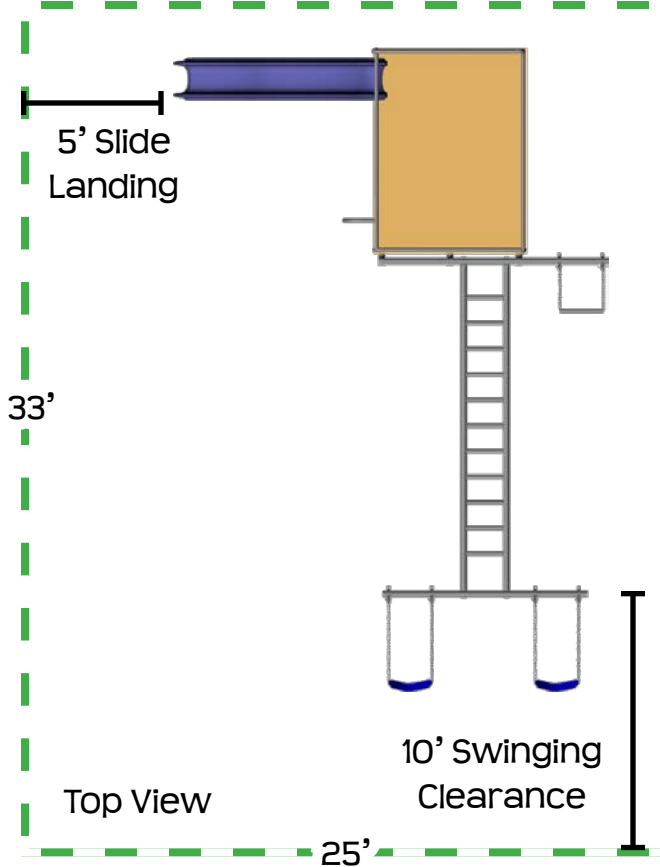

Playground At-a-Glance

CH35

CH35-10

CH35	Feature	CH35-10
8'	Finished Swing Height	10'
8'	Finished Trapeze Height	8'
Adjustable	Horizontal Ladder Height	Adjustable
no	Third Leg	yes
18' x 21'	Ground Space	18' x 27'
25' x 33'	Residential Play Space	25' x 35'
5 1/2'	Swing Chain Length	7 1/2'
3 1/2'	Trapeze Chain Length	3 1/2'
10' Plastic Wave	Slide	10' Plastic Wave
7 hours	Estimated Install Time	7 hours
18 bags	Estimated Cement Required	20 bags
28"x20"x24"D	Ladder Hole Dimensions	28"x20"x24"D
18" x 12" D	CH Support Hole Dimensions	18" x 12" D
12" x 12" D	CH Fire Pole Hole Dimensions	12" x 12" D
n/a	Third Leg Hole Dimensions	18" x 18" D

playground At-a-Glance

CH35

Ground Space: 18' x 21'
Residential Play Space: 25' x 33'

- 8' Swing Height
- Platform Dimensions: 6' x 8'
- 5' Deck Height
- CH Fire Pole
- Two Polymer Strap Seats*
- Super Grip Trapeze Bar
- Poly Coated Chains*
- Brass Bushing Swing Hangers
- 10' Plastic Wave Slide*
- Telescope* & Steering Wheel*
- Canopy & Skirting Kit. Color Options: Blue/Yellow, Green/Yellow or Solid Green
- *Color Options: Blue or Green

CH35-10

- 10' Swing Height
- 8' Trapeze Height
- Platform Dimensions: 6' x 8'
- 5' Deck Height
- CH Fire Pole
- Two Polymer Strap Seats*
- Super Grip Trapeze Bar
- Poly Coated Chains*
- Brass Bushing Swing Hangers
- Third Leg
- 10' Plastic Wave Slide*
- Telescope* & Steering Wheel*
- Canopy & Skirting Kit. Color Options: Blue/Yellow, Green/Yellow or Solid Green
- *Color Options: Blue or Green

Ground Space: 18' x 27'
Residential Play Space: 25' x 35'