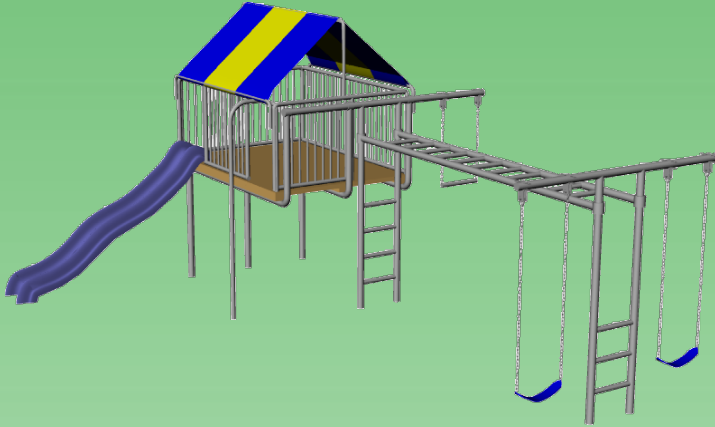

Playground At-a-Glance

CH35

CH35-10

CH35	Feature	CH35-10
8'	Finished Swing Height	10'
8'	Finished Trapeze Height	8'
Adjustable	Horizontal Ladder Height	Adjustable
no	Third Leg	yes
18' x 21'	Ground Space	18' x 27'
25' x 33'	Residential Play Space	25' x 35'
5 1/2'	Swing Chain Length	7 1/2'
3 1/2'	Trapeze Chain Length	3 1/2'
10' Plastic Wave	Slide	10' Plastic Wave
7 hours	Estimated Install Time	7 hours
18 bags	Estimated Cement Required	20 bags
28"x20"x24"D	Ladder Hole Dimensions	28"x20"x24"D
18" x 12" D	CH Support Hole Dimensions	18" x 12" D
12" x 12" D	CH Fire Pole Hole Dimensions	12" x 12" D
n/a	Third Leg Hole Dimensions	18" x 18" D

playground At-a-Glance

CH35

Ground Space: 18' x 21'
Residential Play Space: 25' x 33'

- 8' Swing Height
- Platform Dimensions: 6' x 8'
- 5' Deck Height
- CH Fire Pole
- Two Polymer Strap Seats*
- Super Grip Trapeze Bar
- Poly Coated Chains*
- Brass Bushing Swing Hangers
- 10' Plastic Wave Slide*
- Telescope* & Steering Wheel*
- Canopy & Skirting Kit. Color Options: Blue/Yellow, Green/Yellow or Solid Green
- *Color Options: Blue or Green

CH35-10

- 10' Swing Height
- 8' Trapeze Height
- Platform Dimensions: 6' x 8'
- 5' Deck Height
- CH Fire Pole
- Two Polymer Strap Seats*
- Super Grip Trapeze Bar
- Poly Coated Chains*
- Brass Bushing Swing Hangers
- Third Leg
- 10' Plastic Wave Slide*
- Telescope* & Steering Wheel*
- Canopy & Skirting Kit. Color Options: Blue/Yellow, Green/Yellow or Solid Green
- *Color Options: Blue or Green

Ground Space: 18' x 27'
Residential Play Space: 25' x 35'