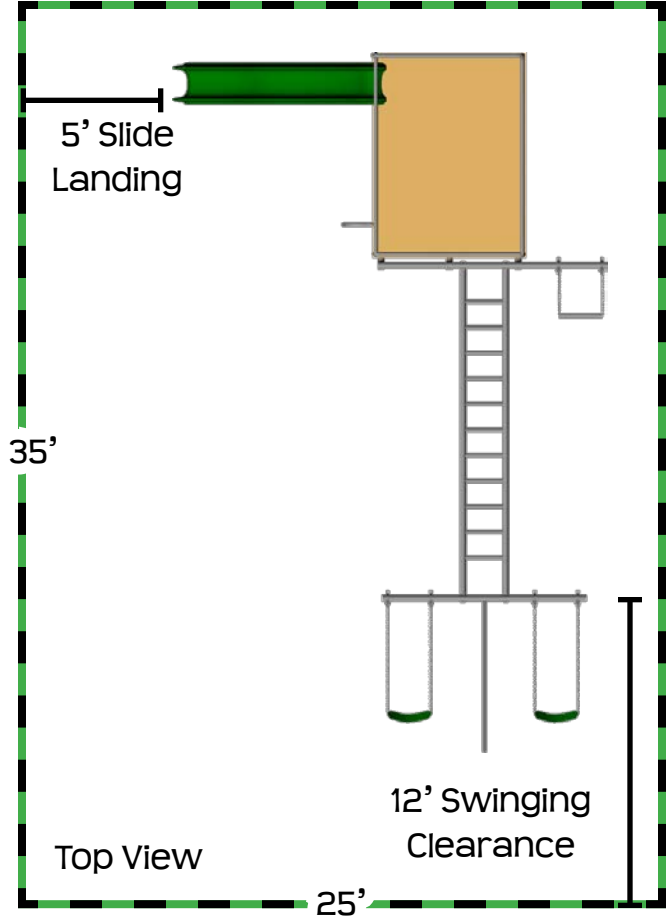

Playground At-a-Glance

CH35

CH35-10

CH35	Feature	CH35-10
8'	Finished Swing Height	10'
8'	Finished Trapeze Height	8'
Adjustable	Horizontal Ladder Height	Adjustable
no	Third Leg	yes
18' x 21'	Ground Space	18' x 27'
25' x 33'	Residential Play Space	25' x 35'
5 1/2'	Swing Chain Length	7 1/2'
3 1/2'	Trapeze Chain Length	3 1/2'
10' Plastic Wave	Slide	10' Plastic Wave
7 hours	Estimated Install Time	7 hours
18 bags	Estimated Cement Required	20 bags
28"x20"x24"D	Ladder Hole Dimensions	28"x20"x24"D
18" x 12" D	CH Support Hole Dimensions	18" x 12" D
12" x 12" D	CH Fire Pole Hole Dimensions	12" x 12" D
n/a	Third Leg Hole Dimensions	18" x 18" D

playground At-a-Glance

CH35

Ground Space: 18' x 21'
Residential Play Space: 25' x 33'

- 8' Swing Height
- Platform Dimensions: 6' x 8'
- 5' Deck Height
- CH Fire Pole
- Two Polymer Strap Seats*
- Super Grip Trapeze Bar
- Poly Coated Chains*
- Brass Bushing Swing Hangers
- 10' Plastic Wave Slide*
- Telescope* & Steering Wheel*
- Canopy & Skirting Kit. Color Options: Blue/Yellow, Green/Yellow or Solid Green
- *Color Options: Blue or Green

CH35-10

- 10' Swing Height
- 8' Trapeze Height
- Platform Dimensions: 6' x 8'
- 5' Deck Height
- CH Fire Pole
- Two Polymer Strap Seats*
- Super Grip Trapeze Bar
- Poly Coated Chains*
- Brass Bushing Swing Hangers
- Third Leg
- 10' Plastic Wave Slide*
- Telescope* & Steering Wheel*
- Canopy & Skirting Kit. Color Options: Blue/Yellow, Green/Yellow or Solid Green
- *Color Options: Blue or Green

Ground Space: 18' x 27'
Residential Play Space: 25' x 35'