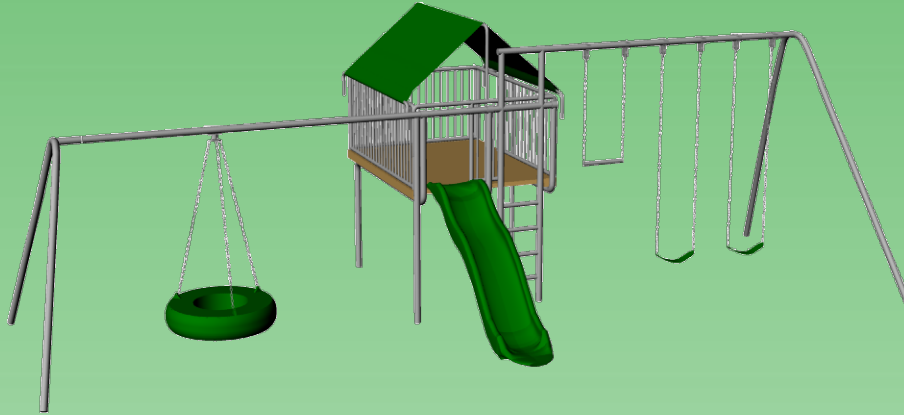

## CH44R-10

Feature	CH44R-10
Finished Swing Height	10'
Finished Tire Swing Height	8'
Third Leg	no
Ground Space	31' x 17'
Residential Play Space	35' x 26'
Swing Chain Length	7 1/2'
Trapeze Chain Length	5 1/2'
Tire Swing Chain Length	5 1/2'
Slide	10' Plastic Rave
Estimated Install Time	8 hours
Estimated Cement Required	18 bags
Ladder Hole Dimensions	28" x 20" x 24" D
CH Support Hole Dimensions	18" x 12" D
CH Fire Pole Hole Dimensions	12" x 12" D
A-Frame Leg Hole Dimensions	18" x 12" D
Swing Support Pole Hole Dimensions	18" x 18" D

# Playground At-a-Glance

## CH44R-10

Ground Space: 31' x 17'  
Residential Play Space: 35' x 26'

- 10' Swing Height
- 8' Tire Swing Height
- Platform Dimensions: 6' x 8'
- 5' Deck Height
- CH Fire Pole
- Molded Plastic Tire\*
- Standard Tire Swing Hanger
- Two Polymer Strap Seats\*
- Super Grip Trapeze Bar
- Poly Coated Chains\*
- Brass Bushing Swing Hangers
- Duplex Ladder
- Swing Support Pole
- 10' Plastic Rave Slide\*
- Telescope\* & Steering Wheel\*
- Canopy & Skirting Kit. Color Options:  
Blue/Yellow, Green/Yellow or Solid Green
- \*Color Options: Blue or Green