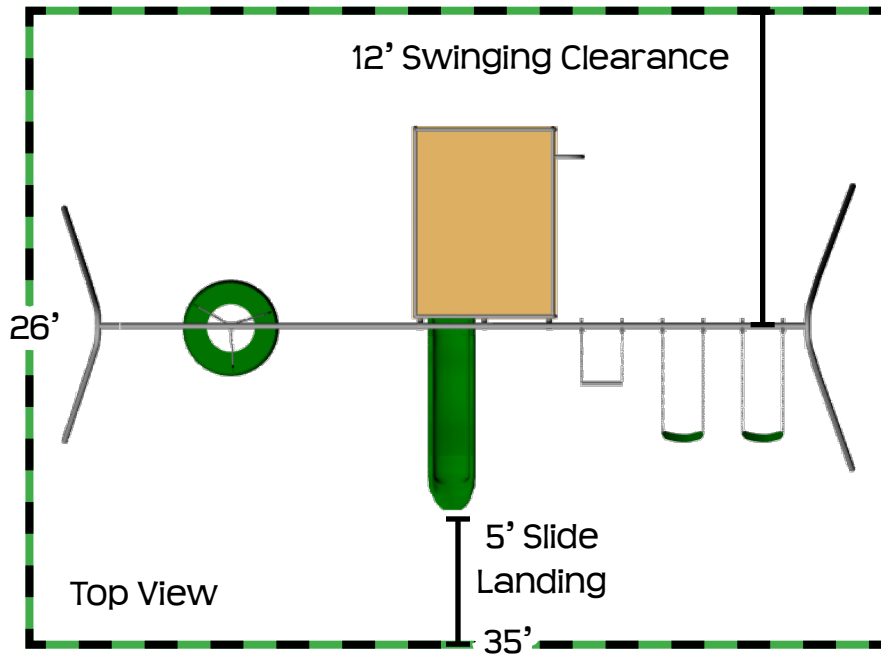

## CH44R-10

Feature	CH44R-10
Finished Swing Height	10'
Finished Tire Swing Height	8'
Third Leg	no
Ground Space	31' x 17'
Residential Play Space	35' x 26'
Swing Chain Length	7 1/2'
Trapeze Chain Length	5 1/2'
Tire Swing Chain Length	5 1/2'
Slide	10' Plastic Rave
Estimated Install Time	8 hours
Estimated Cement Required	18 bags
Ladder Hole Dimensions	28" x 20" x 24" D
CH Support Hole Dimensions	18" x 12" D
CH Fire Pole Hole Dimensions	12" x 12" D
A-Frame Leg Hole Dimensions	18" x 12" D
Swing Support Pole Hole Dimensions	18" x 18" D

## CH44R-10

Ground Space: 31' x 17'  
Residential Play Space: 35' x 26'

- 10' Swing Height
- 8' Tire Swing Height
- Platform Dimensions: 6' x 8'
- 5' Deck Height
- CH Fire Pole
- Molded Plastic Tire\*
- Standard Tire Swing Hanger
- Two Polymer Strap Seats\*
- Super Grip Trapeze Bar
- Poly Coated Chains\*
- Brass Bushing Swing Hangers
- Duplex Ladder
- Swing Support Pole
- 10' Plastic Rave Slide\*
- Telescope\* & Steering Wheel\*
- Canopy & Skirting Kit. Color Options:  
Blue/Yellow, Green/Yellow or Solid Green
- \*Color Options: Blue or Green