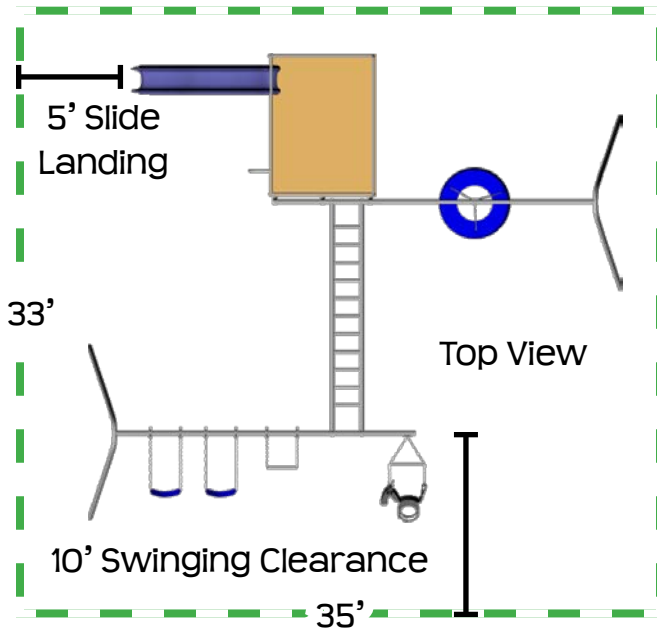

Playground At-a-Glance

CH47

CH47-10

CH47	Feature	CH47-10
8'	Finished Swing Height	10'
8'	Finished Tire Swing Height	8'
Adjustable	Horizontal Ladder Height	Adjustable
no	Third Leg	yes
28' x 27'	Ground Space	28' x 27'
35' x 33'	Residential Play Space	35' x 35'
5 1/2'	Swing Chain Length	7 1/2'
3 1/2'	Trapeze Chain Length	5 1/2'
5 1/2'	Tire Swing Chain Length	5 1/2'
10' Plastic Wave	Slide	10' Plastic Wave
8 hours	Estimated Install Time	8 hours
24 bags	Estimated Cement Required	26 bags
28" x 20" x 24" D	Ladder Hole Dimensions	28" x 20" x 24" D
18" x 12" D	CH Support Hole Dimensions	18" x 12" D
18" x 12" D	A-Frame Leg Hole Dimensions	18" x 12" D
12" x 12" D	CH Fire Pole Hole Dimensions	12" x 12" D
n/a	Third Leg Hole Dimensions	18" x 18" D

playground At-a-Glance

CH47

Ground Space: 28' x 27'
Residential Play Space: 35' x 33'

- 8' Swing Height
- Platform Dimensions: 6' x 8'
- 5' Deck Height
- Horsee Swing
- MOlded Plastic Tire*
- Standard Tire Swing Hanger
- Two Polymer Strap Seats*
- Super Grip Trapeze Bar
- Poly Coated Chains*
- Brass Bushing Swing Hangers
- 10' Plastic Wave Slide*
- CH Fire Pole
- Telescope* & Steering Wheel*
- Canopy & Skirting Kit. Color Options: Blue/Yellow, Green/Yellow or Solid Green
- *Color Options: Blue or Green

CH47-10

- 10' Swing Height
- 8' Tire Swing Height
- Platform Dimensions: 6' x 8'
- 5' Deck Height
- Horsee Swing
- MOlded Plastic Tire*
- Standard Tire Swing Hanger
- Two Polymer Strap Seats*
- Super Grip Trapeze Bar
- Poly Coated Chains*
- Brass Bushing Swing Hangers
- Third Leg
- 10' Plastic Wave Slide*
- CH Fire Pole
- Telescope & Steering Wheel
- Canopy & Skirting Kit. Color Options: Blue/Yellow, Green/Yellow or Solid Green
- *Color Options: Blue or Green

Ground Space: 28' x 27'
Residential Play Space: 35' x 35'