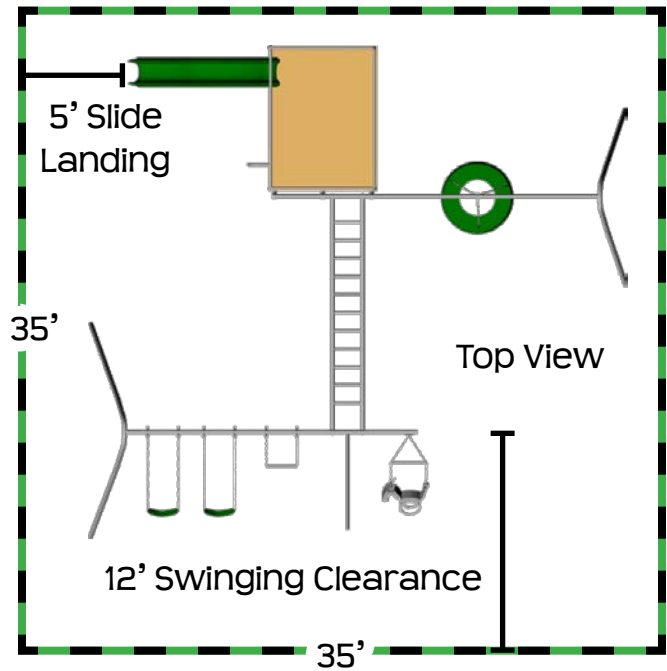

Playground At-a-Glance

CH47

CH47-10

CH47	Feature	CH47-10
8'	Finished Swing Height	10'
8'	Finished Tire Swing Height	8'
Adjustable	Horizontal Ladder Height	Adjustable
no	Third Leg	yes
28' x 27'	Ground Space	28' x 27'
35' x 33'	Residential Play Space	35' x 35'
5 1/2'	Swing Chain Length	7 1/2'
3 1/2'	Trapeze Chain Length	5 1/2'
5 1/2'	Tire Swing Chain Length	5 1/2'
10' Plastic Wave	Slide	10' Plastic Wave
8 hours	Estimated Install Time	8 hours
24 bags	Estimated Cement Required	26 bags
28" x 20" x 24" D	Ladder Hole Dimensions	28" x 20" x 24" D
18" x 12" D	CH Support Hole Dimensions	18" x 12" D
18" x 12" D	A-Frame Leg Hole Dimensions	18" x 12" D
12" x 12" D	CH Fire Pole Hole Dimensions	12" x 12" D
n/a	Third Leg Hole Dimensions	18" x 18" D

playground At-a-Glance

CH47

Ground Space: 28' x 27'
Residential Play Space: 35' x 33'

- 8' Swing Height
- Platform Dimensions: 6' x 8'
- 5' Deck Height
- Horsee Swing
- MOlded Plastic Tire*
- Standard Tire Swing Hanger
- Two Polymer Strap Seats*
- Super Grip Trapeze Bar
- Poly Coated Chains*
- Brass Bushing Swing Hangers
- 10' Plastic Wave Slide*
- CH Fire Pole
- Telescope* & Steering Wheel*
- Canopy & Skirting Kit. Color Options: Blue/Yellow, Green/Yellow or Solid Green
- *Color Options: Blue or Green

CH47-10

- 10' Swing Height
- 8' Tire Swing Height
- Platform Dimensions: 6' x 8'
- 5' Deck Height
- Horsee Swing
- MOlded Plastic Tire*
- Standard Tire Swing Hanger
- Two Polymer Strap Seats*
- Super Grip Trapeze Bar
- Poly Coated Chains*
- Brass Bushing Swing Hangers
- Third Leg
- 10' Plastic Wave Slide*
- CH Fire Pole
- Telescope & Steering Wheel
- Canopy & Skirting Kit. Color Options: Blue/Yellow, Green/Yellow or Solid Green
- *Color Options: Blue or Green

Ground Space: 28' x 27'
Residential Play Space: 35' x 35'