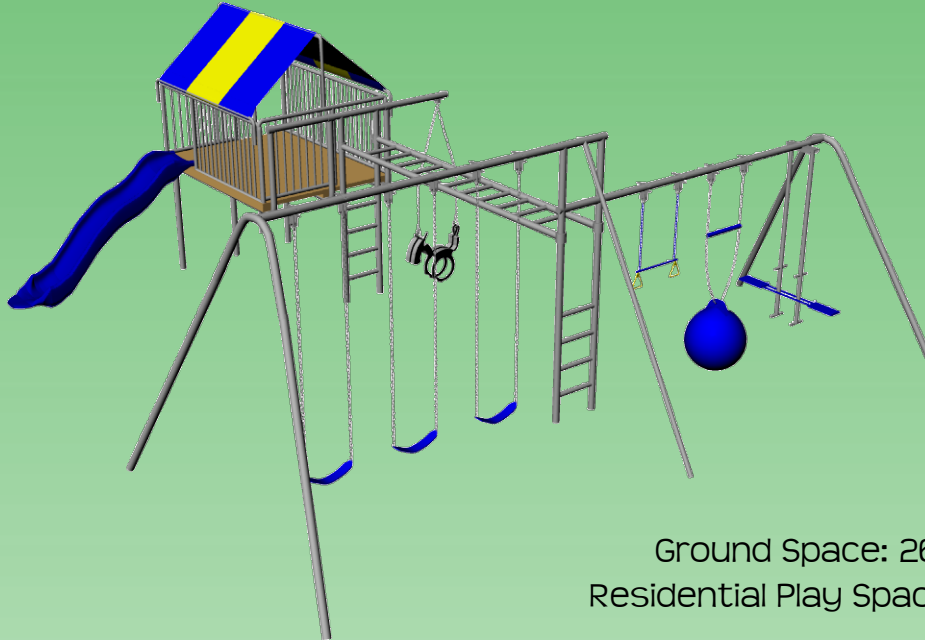

Playground At-a-Glance

CH48R-10

Feature	CH48R-10
Finished Swing Height	10'
Finished Horsee & Swinging Item Height	8'
Third Leg	yes
Ground Space	26' x 28'
Residential Play Space	34' x 36'
Swing Chain Length	7 1/2'
Trapeze/Rings Combo Chain Length	3 1/2'
Buoy Ball Chain Length	5 1/2'
Slide	10' Plastic Rave
Estimated Install Time	8 hours
Estimated Cement Required	25 bags
Ladder Hole Dimensions	28" x 20" x 24" D
CH Support Hole Dimensions	18" x 12" D
CH Fire Pole Hole Dimensions	12" x 12" D
A-Frame Leg Hole Dimensions	18" x 12" D
Third Leg Hole Dimensions	18" x 18" D

Playground At-a-Glance

CH48R-10

Ground Space: 26' x 28'
Residential Play Space: 34' x 36'

- 10' High Swing Section
- 8' High Swinging Item Section & Horsee
- Platform Dimensions: 6' x 8'
- 5' Deck Height
- CH Fire Pole
- Horsee Swing
- Metal Glider
- Buoy Ball
- Trapeze/Rings Combo
- Three Polymer Strap Seats*
- Poly Coated Chains*
- Brass Bushing Swing Hangers
- Duplex Ladder
- 10' Plastic Rave Slide*
- Telescope* & Steering Wheel*
- Canopy & Skirting Kit. Color Options:
Blue/Yellow, Green/Yellow or Solid Green
- *Color Options: Blue or Green