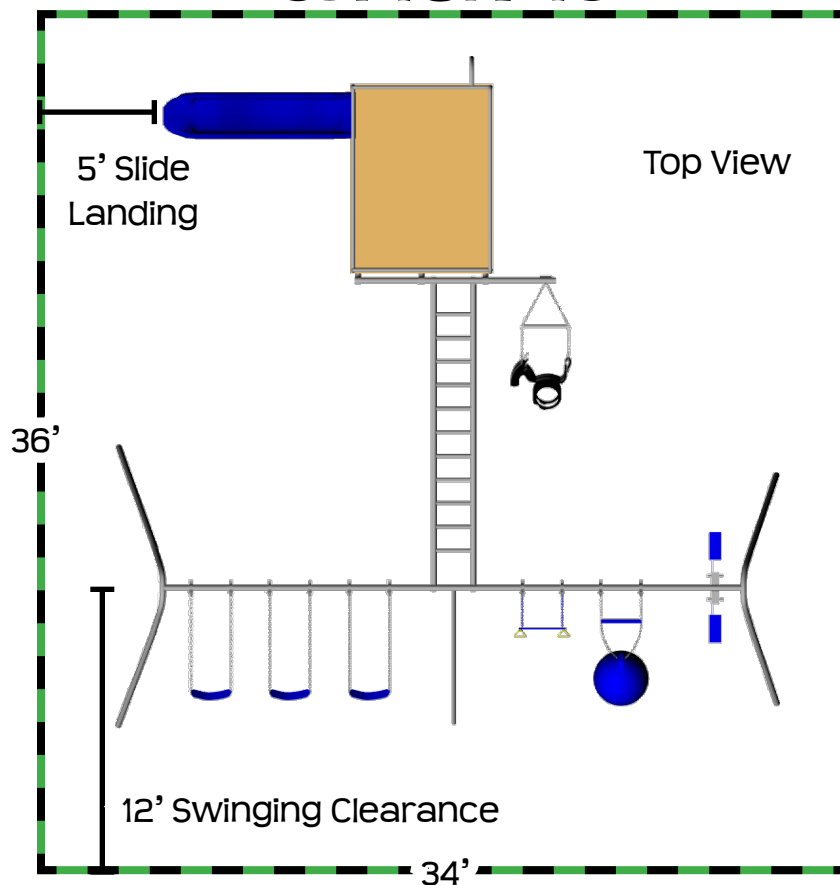

Playground At-a-Glance

CH48R-10

Feature	CH48R-10
Finished Swing Height	10'
Finished Horsee & Swinging Item Height	8'
Third Leg	yes
Ground Space	26' x 28'
Residential Play Space	34' x 36'
Swing Chain Length	7 1/2'
Trapeze/Rings Combo Chain Length	3 1/2'
Buoy Ball Chain Length	5 1/2'
Slide	10' Plastic Rave
Estimated Install Time	8 hours
Estimated Cement Required	25 bags
Ladder Hole Dimensions	28" x 20" x 24" D
CH Support Hole Dimensions	18" x 12" D
CH Fire Pole Hole Dimensions	12" x 12" D
A-Frame Leg Hole Dimensions	18" x 12" D
Third Leg Hole Dimensions	18" x 18" D

Playground At-a-Glance

CH48R-10

Ground Space: 26' x 28'
Residential Play Space: 34' x 36'

- 10' High Swing Section
- 8' High Swinging Item Section & Horsee
- Platform Dimensions: 6' x 8'
- 5' Deck Height
- CH Fire Pole
- Horsee Swing
- Metal Glider
- Buoy Ball
- Trapeze/Rings Combo
- Three Polymer Strap Seats*
- Poly Coated Chains*
- Brass Bushing Swing Hangers
- Duplex Ladder
- 10' Plastic Rave Slide*
- Telescope* & Steering Wheel*
- Canopy & Skirting Kit. Color Options:
Blue/Yellow, Green/Yellow or Solid Green
- *Color Options: Blue or Green