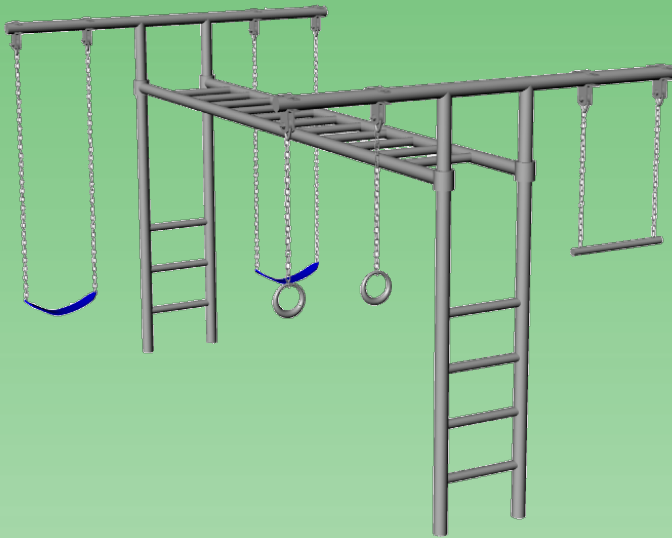

Playground At-a-Glance

HL50

HL50-10

| HL50 | Feature | HL50-10 |
|--------------|---------------------------------|--------------|
| 8' | Finished Swing Height | 10' |
| 8' | Finished Rings & Trapeze Height | 8' |
| Adjustable | Horizontal Ladder Height | Adjustable |
| no | Third Leg | yes |
| 8' x 13' | Ground Space | 8' x 19' |
| 12' x 29' | Residential Play Space | 12' x 31' |
| 5 1/2' | Swing Chain Length | 7 1/2' |
| 3 1/2' | Trapeze & Rings Chain Length | 3 1/2' |
| 4 hours | Estimated Install Time | 4 hours |
| 12 bags | Estimated Cement Required | 14 bags |
| 28"x20"x24"D | Ladder Hole Dimensions | 28"x20"x24"D |
| n/a | Third Leg Hole Dimensions | 18" x 18" D |

Playground At-a-Glance

HL50

- 8' Swing Height
- Two Polymer Strap Seats*
- Aluminum Round Rings
- Super Grip Trapeze Bar
- Poly Coated Chains*
- Brass Bushing Swing Hangers
- Adjustable Height Horizontal Ladder
- *Color Options: Blue or Green

Ground Space: 8' x 13'
Residential Play Space: 12' x 29'

HL50-10

- 10' Swing Height
- 8' Trapeze & Rings Height
- Two Polymer Strap Seats*
- Aluminum Round Rings
- Super Grip Trapeze Bar
- Poly Coated Chains*
- Brass Bushing Swing Hangers
- Adjustable Height Horizontal Ladder
- *Color Options: Blue or Green

Ground Space: 8' x 19'
Residential Play Space: 12' x 31'