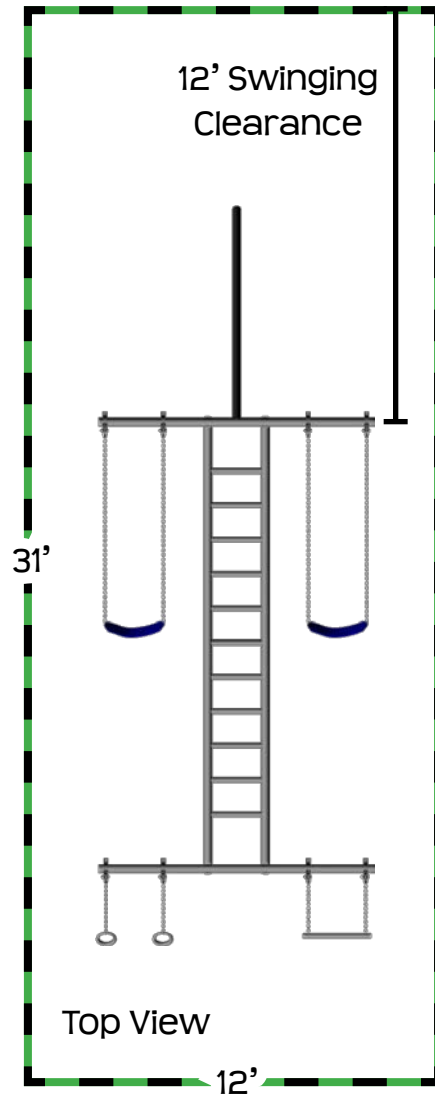

Playground At-a-Glance

HL50

HL50-10

| HL50 | Feature | HL50-10 |
|--------------|---------------------------------|--------------|
| 8' | Finished Swing Height | 10' |
| 8' | Finished Rings & Trapeze Height | 8' |
| Adjustable | Horizontal Ladder Height | Adjustable |
| no | Third Leg | yes |
| 8' x 13' | Ground Space | 8' x 19' |
| 12' x 29' | Residential Play Space | 12' x 31' |
| 5 1/2' | Swing Chain Length | 7 1/2' |
| 3 1/2' | Trapeze & Rings Chain Length | 3 1/2' |
| 4 hours | Estimated Install Time | 4 hours |
| 12 bags | Estimated Cement Required | 14 bags |
| 28"x20"x24"D | Ladder Hole Dimensions | 28"x20"x24"D |
| n/a | Third Leg Hole Dimensions | 18" x 18" D |

Playground At-a-Glance

HL50

- 8' Swing Height
- Two Polymer Strap Seats*
- Aluminum Round Rings
- Super Grip Trapeze Bar
- Poly Coated Chains*
- Brass Bushing Swing Hangers
- Adjustable Height Horizontal Ladder
- *Color Options: Blue or Green

Ground Space: 8' x 13'
Residential Play Space: 12' x 29'

HL50-10

- 10' Swing Height
- 8' Trapeze & Rings Height
- Two Polymer Strap Seats*
- Aluminum Round Rings
- Super Grip Trapeze Bar
- Poly Coated Chains*
- Brass Bushing Swing Hangers
- Adjustable Height Horizontal Ladder
- *Color Options: Blue or Green

Ground Space: 8' x 19'
Residential Play Space: 12' x 31'