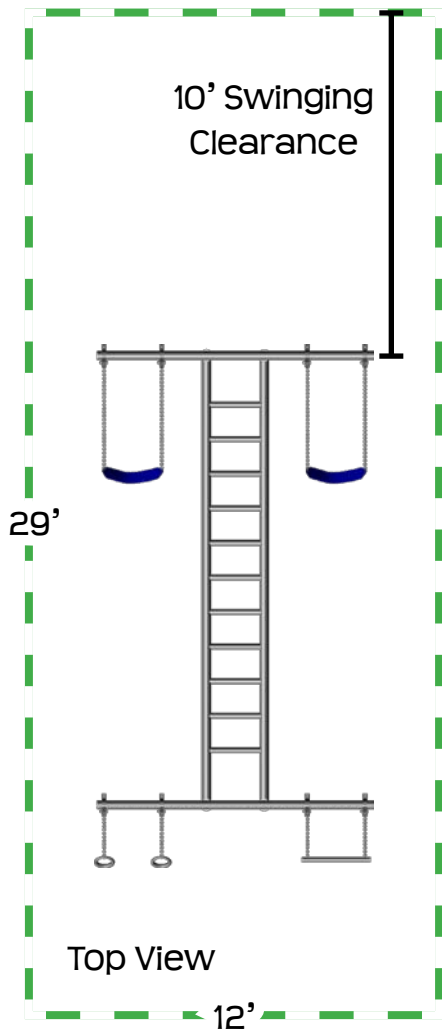

Playground At-a-Glance

HL50

HL50-10

| HL50 | Feature | HL50-10 |
|--------------|---------------------------------|--------------|
| 8' | Finished Swing Height | 10' |
| 8' | Finished Rings & Trapeze Height | 8' |
| Adjustable | Horizontal Ladder Height | Adjustable |
| no | Third Leg | yes |
| 8' x 13' | Ground Space | 8' x 19' |
| 12' x 29' | Residential Play Space | 12' x 31' |
| 5 1/2' | Swing Chain Length | 7 1/2' |
| 3 1/2' | Trapeze & Rings Chain Length | 3 1/2' |
| 4 hours | Estimated Install Time | 4 hours |
| 12 bags | Estimated Cement Required | 14 bags |
| 28"x20"x24"D | Ladder Hole Dimensions | 28"x20"x24"D |
| n/a | Third Leg Hole Dimensions | 18" x 18" D |

Playground At-a-Glance

HL50

- 8' Swing Height
- Two Polymer Strap Seats*
- Aluminum Round Rings
- Super Grip Trapeze Bar
- Poly Coated Chains*
- Brass Bushing Swing Hangers
- Adjustable Height Horizontal Ladder
- *Color Options: Blue or Green

Ground Space: 8' x 13'
Residential Play Space: 12' x 29'

HL50-10

- 10' Swing Height
- 8' Trapeze & Rings Height
- Two Polymer Strap Seats*
- Aluminum Round Rings
- Super Grip Trapeze Bar
- Poly Coated Chains*
- Brass Bushing Swing Hangers
- Adjustable Height Horizontal Ladder
- *Color Options: Blue or Green

Ground Space: 8' x 19'
Residential Play Space: 12' x 31'