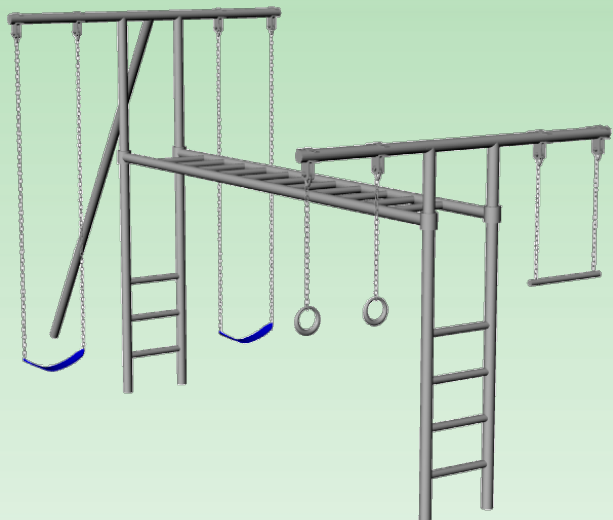

Playground At-a-Glance

HL50

HL50-10

| HL50 | Feature | HL50-10 |
|--------------|---------------------------------|--------------|
| 8' | Finished Swing Height | 10' |
| 8' | Finished Rings & Trapeze Height | 8' |
| Adjustable | Horizontal Ladder Height | Adjustable |
| no | Third Leg | yes |
| 8' x 13' | Ground Space | 8' x 19' |
| 12' x 29' | Residential Play Space | 12' x 31' |
| 5 1/2' | Swing Chain Length | 7 1/2' |
| 3 1/2' | Trapeze & Rings Chain Length | 3 1/2' |
| 4 hours | Estimated Install Time | 4 hours |
| 12 bags | Estimated Cement Required | 14 bags |
| 28"x20"x24"D | Ladder Hole Dimensions | 28"x20"x24"D |
| n/a | Third Leg Hole Dimensions | 18" x 18" D |

Playground At-a-Glance

HL50

- 8' Swing Height
- Two Polymer Strap Seats*
- Aluminum Round Rings
- Super Grip Trapeze Bar
- Poly Coated Chains*
- Brass Bushing Swing Hangers
- Adjustable Height Horizontal Ladder
- *Color Options: Blue or Green

Ground Space: 8' x 13'
Residential Play Space: 12' x 29'

HL50-10

- 10' Swing Height
- 8' Trapeze & Rings Height
- Two Polymer Strap Seats*
- Aluminum Round Rings
- Super Grip Trapeze Bar
- Poly Coated Chains*
- Brass Bushing Swing Hangers
- Adjustable Height Horizontal Ladder
- *Color Options: Blue or Green