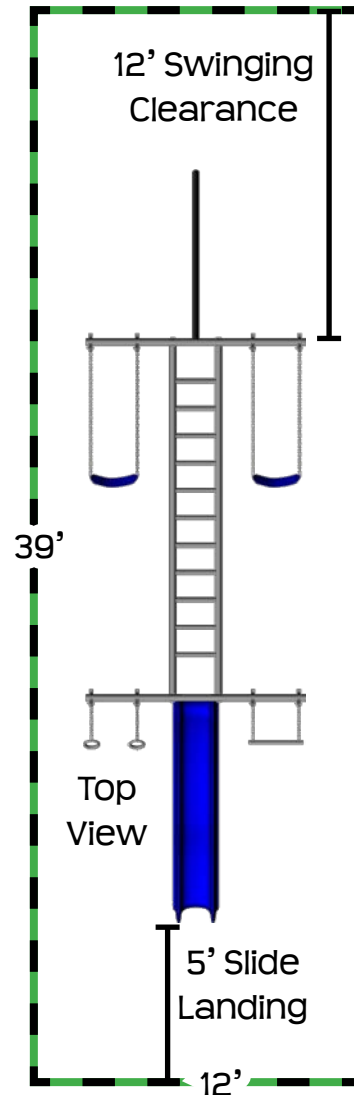

Playground At-a-Glance

HL55

HL55-10

HL55	Feature	HL55-10
8'	Finished Swing Height	10'
8'	Finished Rings & Trapeze Height	8'
Adjustable	Horizontal Ladder Height	Adjustable
no	Third Leg	yes
8' x 22'	Ground Space	8' x 28'
12' x 37'	Residential Play Space	12' x 39'
5 1/2'	Swing Chain Length	7 1/2'
3 1/2'	Trapeze & Rings Chain Length	3 1/2'
4 hours	Estimated Install Time	4 hours
12 bags	Estimated Cement Required	14 bags
28" x 20" x 24" D	Ladder Hole Dimensions	28" x 20" x 24" D
n/a	Third Leg Hole Dimensions	18" x 18" D

Playground At-a-Glance

HL55

Ground Space: 8' x 22'
Residential Play Space: 12' x 37'

- 8' Swing Height
- Two Polymer Strap Seats*
- Aluminum Round Rings
- Super Grip Trapeze Bar
- Poly Coated Chains*
- Brass Bushing Swing Hangers
- Adjustable Height Horizontal Ladder
- 10' Plastic Wave Slide*
- *Color Options: Blue or Green

HL55-10

- 10' Swing Height
- 8' Trapeze & Rings Height
- Two Polymer Strap Seats*
- Aluminum Round Rings
- Super Grip Trapeze Bar
- Poly Coated Chains*
- Brass Bushing Swing Hangers
- Adjustable Height Horizontal Ladder
- 10' Plastic Wave Slide*
- *Color Options: Blue or Green

Ground Space: 8' x 28'
Residential Play Space: 12' x 39'