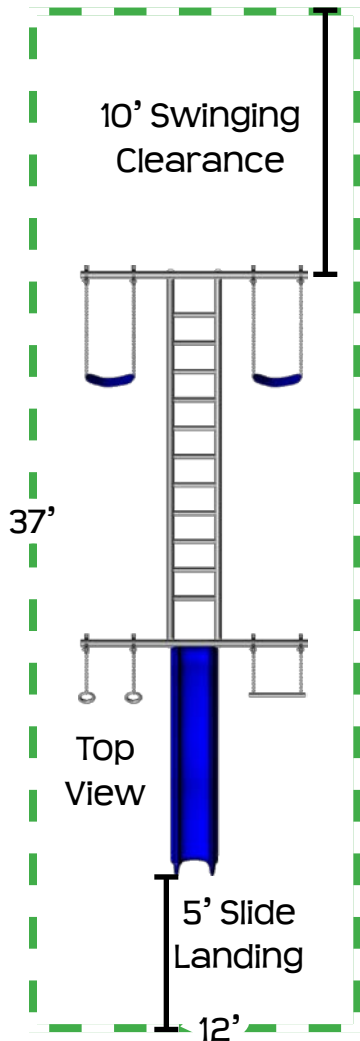

Playground At-a-Glance

HL55

HL55-10

HL55	Feature	HL55-10
8'	Finished Swing Height	10'
8'	Finished Rings & Trapeze Height	8'
Adjustable	Horizontal Ladder Height	Adjustable
no	Third Leg	yes
8' x 22'	Ground Space	8' x 28'
12' x 37'	Residential Play Space	12' x 39'
5 1/2'	Swing Chain Length	7 1/2'
3 1/2'	Trapeze & Rings Chain Length	3 1/2'
4 hours	Estimated Install Time	4 hours
12 bags	Estimated Cement Required	14 bags
28" x 20" x 24" D	Ladder Hole Dimensions	28" x 20" x 24" D
n/a	Third Leg Hole Dimensions	18" x 18" D

Playground At-a-Glance

HL55

Ground Space: 8' x 22'
Residential Play Space: 12' x 37'

- 8' Swing Height
- Two Polymer Strap Seats*
- Aluminum Round Rings
- Super Grip Trapeze Bar
- Poly Coated Chains*
- Brass Bushing Swing Hangers
- Adjustable Height Horizontal Ladder
- 10' Plastic Wave Slide*
- *Color Options: Blue or Green

HL55-10

- 10' Swing Height
- 8' Trapeze & Rings Height
- Two Polymer Strap Seats*
- Aluminum Round Rings
- Super Grip Trapeze Bar
- Poly Coated Chains*
- Brass Bushing Swing Hangers
- Adjustable Height Horizontal Ladder
- 10' Plastic Wave Slide*
- *Color Options: Blue or Green

Ground Space: 8' x 28'
Residential Play Space: 12' x 39'