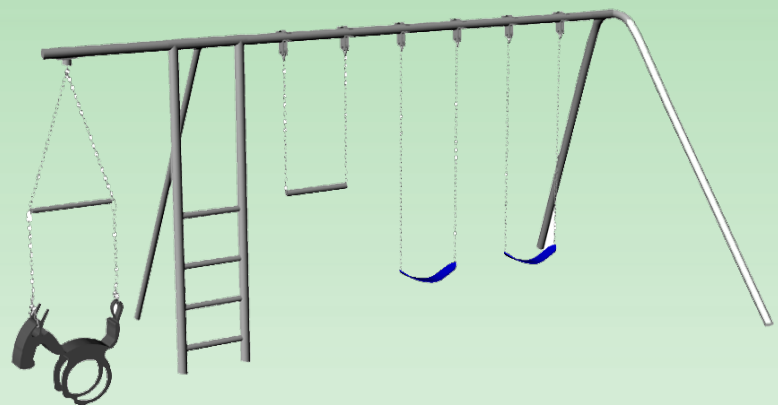

## MT21

- 8' Swing Height
- Horsee Swing
- Two Polymer Strap Seats\*
- Super Grip Trapeze Bar
- Poly Coated Chains\*
- Brass Bushing Swing Hangers
- \*Color Options: Blue or Green

Ground Space: 17' x 11'  
Residential Play Space: 21' x 20'

## MT21-10

- 10' Swing Height
- Horsee Swing
- Two Polymer Strap Seats\*
- Super Grip Trapeze Bar
- Poly Coated Chains\*
- Brass Bushing Swing Hangers
- Third Leg
- \*Color Options: Blue or Green

Ground Space: 17' x 12'  
Residential Play Space: 21' x 24'