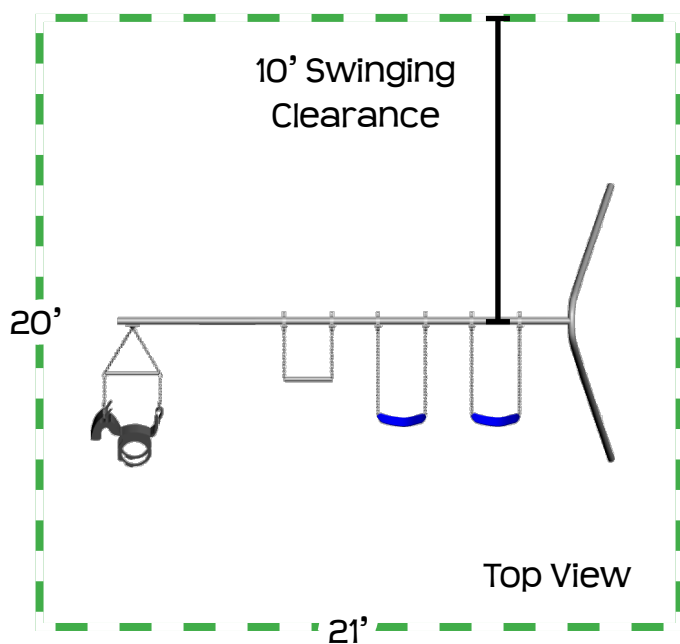

## MT21-10

MT21	Feature	MT21-10
8'	Finished Height	10'
no	Third Leg	yes
no	Fire Pole	no
no	Turning Bar	no
17' x 11'	Ground Space	17' x 12'
21' x 20'	Residential Play Space	21' x 24'
5 1/2'	Swing Chain Length	7 1/2'
3 1/2'	Trapeze Chain Length	5 1/2'
no	Slide	no
3 hours	Estimated Install Times	3 hours
9 bags	Estimated Cement Required	11 bags
28"x20"x24"D	Ladder Hole Dimensions	28"x20"x24"D
18" x 12" D	A-Frame Leg Hole Dimensions	18" x 12" D
n/a	Third Leg Hole Dimensions	18" x 18" D