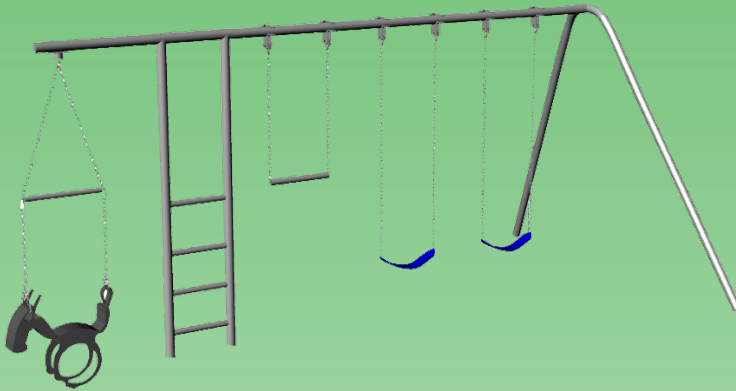

## MT21-10

MT21	Feature	MT21-10
8'	Finished Height	10'
no	Third Leg	yes
no	Fire Pole	no
no	Turning Bar	no
17' x 11'	Ground Space	17' x 12'
21' x 20'	Residential Play Space	21' x 24'
5 1/2'	Swing Chain Length	7 1/2'
3 1/2'	Trapeze Chain Length	5 1/2'
no	Slide	no
3 hours	Estimated Install Times	3 hours
9 bags	Estimated Cement Required	11 bags
28"x20"x24"D	Ladder Hole Dimensions	28"x20"x24"D
18" x 12" D	A-Frame Leg Hole Dimensions	18" x 12" D
n/a	Third Leg Hole Dimensions	18" x 18" D

## MT21

- 8' Swing Height
- Horsee Swing
- Two Polymer Strap Seats\*
- Super Grip Trapeze Bar
- Poly Coated Chains\*
- Brass Bushing Swing Hangers
- \*Color Options: Blue or Green

Ground Space: 17' x 11'  
Residential Play Space: 21' x 20'

## MT21-10

- 10' Swing Height
- Horsee Swing
- Two Polymer Strap Seats\*
- Super Grip Trapeze Bar
- Poly Coated Chains\*
- Brass Bushing Swing Hangers
- Third Leg
- \*Color Options: Blue or Green

Ground Space: 17' x 12'  
Residential Play Space: 21' x 24'