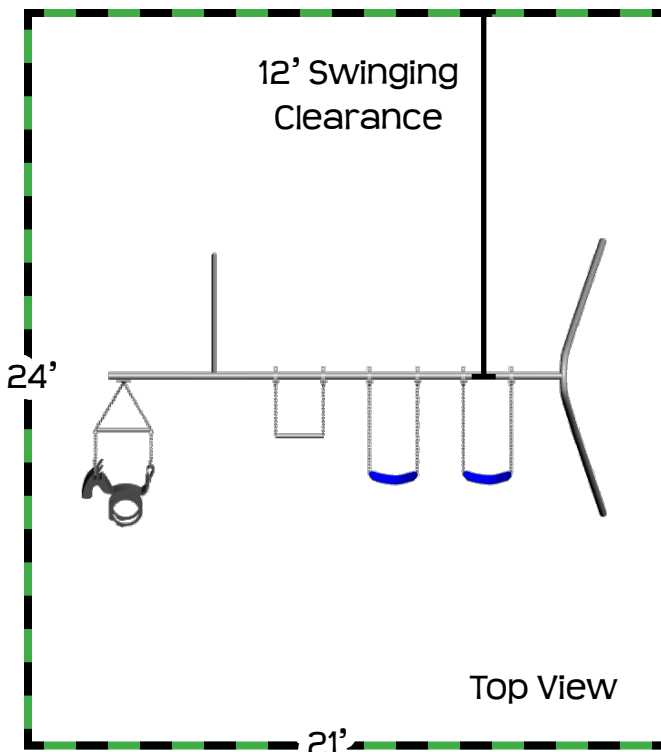

## MT21-10

MT21	Feature	MT21-10
8'	Finished Height	10'
no	Third Leg	yes
no	Fire Pole	no
no	Turning Bar	no
17' x 11'	Ground Space	17' x 12'
21' x 20'	Residential Play Space	21' x 24'
5 1/2'	Swing Chain Length	7 1/2'
3 1/2'	Trapeze Chain Length	5 1/2'
no	Slide	no
3 hours	Estimated Install Times	3 hours
9 bags	Estimated Cement Required	11 bags
28"x20"x24"D	Ladder Hole Dimensions	28"x20"x24"D
18" x 12" D	A-Frame Leg Hole Dimensions	18" x 12" D
n/a	Third Leg Hole Dimensions	18" x 18" D