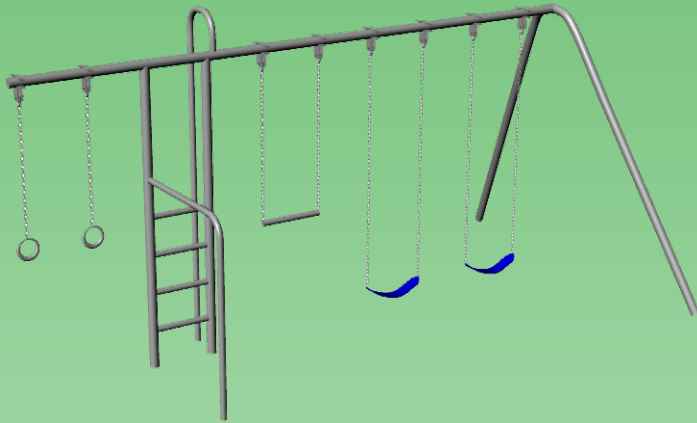

Playground At-a-Glance

MT30

MT30-10

MT30	Feature	MT30-10
8'	Finished Height	10'
no	Third Leg	yes
yes	Fire Pole	no
yes	Turning Bar	yes
17' x 11'	Ground Space	17' x 12'
21' x 20'	Residential Play Space	21' x 24'
5 1/2'	Swing Chain Length	7 1/2'
3 1/2'	Trapeze & Rings Chain Length	5 1/2'
no	Slide	no
3 hours	Estimated Install Time	3 hours
11 bags	Estimated Cement Required	13 bags
28" x 20" x 24" D	Ladder Hole Dimensions	28" x 20" x 24" D
18" x 12" D	A-Frame Leg Hole Dimensions	18" x 12" D
n/a	Third Leg Hole Dimensions	18" x 18" D

playground At-a-Glance

MT30

- 8' Swing Height
- Two Polymer Strap Seats*
- Super Grip Trapeze Bar
- Aluminum Round Rings
- Poly Coated Chains*
- Brass Bushing Swing Hangers
- Turning Bar
- Fire Pole
- *Color Options: Blue or Green

Ground Space: 17' x 11'
Residential Play Space: 21' x 20'

MT30-10

- 10' Swing Height
- Two Polymer Strap Seats*
- Super Grip Trapeze Bar
- Aluminum Round Rings
- Poly Coated Chains*
- Brass Bushing Swing Hangers
- Turning Bar
- Third Leg
- *Color Options: Blue or Green

Ground Space: 17' x 12'
Residential Play Space: 21' x 24'