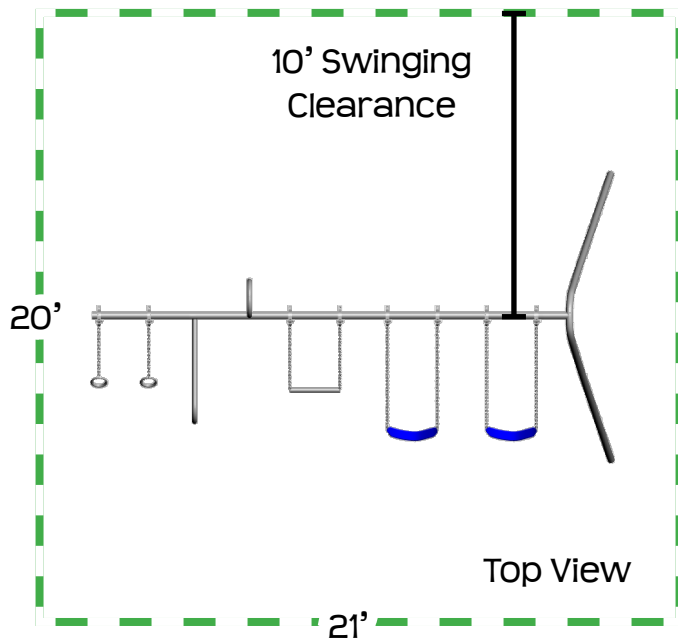

Playground At-a-Glance

MT30

MT30-10

MT30	Feature	MT30-10
8'	Finished Height	10'
no	Third Leg	yes
yes	Fire Pole	no
yes	Turning Bar	yes
17' x 11'	Ground Space	17' x 12'
21' x 20'	Residential Play Space	21' x 24'
5 1/2'	Swing Chain Length	7 1/2'
3 1/2'	Trapeze & Rings Chain Length	5 1/2'
no	Slide	no
3 hours	Estimated Install Time	3 hours
11 bags	Estimated Cement Required	13 bags
28" x 20" x 24" D	Ladder Hole Dimensions	28" x 20" x 24" D
18" x 12" D	A-Frame Leg Hole Dimensions	18" x 12" D
n/a	Third Leg Hole Dimensions	18" x 18" D

playground At-a-Glance

MT30

- 8' Swing Height
- Two Polymer Strap Seats*
- Super Grip Trapeze Bar
- Aluminum Round Rings
- Poly Coated Chains*
- Brass Bushing Swing Hangers
- Turning Bar
- Fire Pole
- *Color Options: Blue or Green

Ground Space: 17' x 11'
Residential Play Space: 21' x 20'

MT30-10

- 10' Swing Height
- Two Polymer Strap Seats*
- Super Grip Trapeze Bar
- Aluminum Round Rings
- Poly Coated Chains*
- Brass Bushing Swing Hangers
- Turning Bar
- Third Leg
- *Color Options: Blue or Green

Ground Space: 17' x 12'
Residential Play Space: 21' x 24'