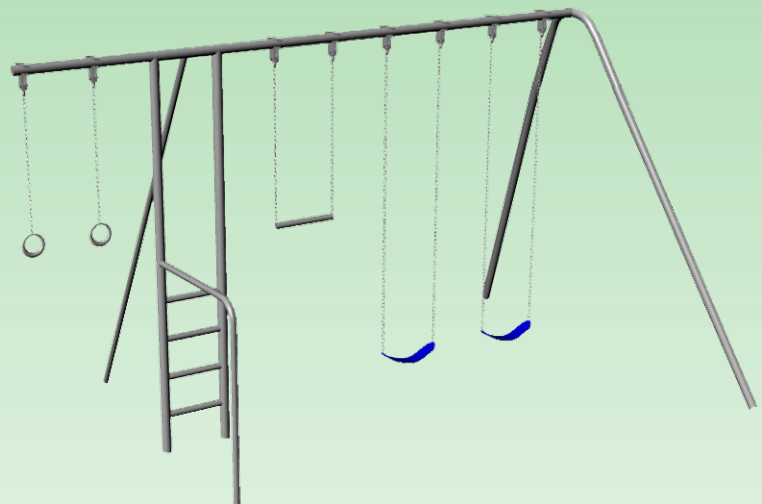

Playground At-a-Glance

MT30

MT30-10

MT30	Feature	MT30-10
8'	Finished Height	10'
no	Third Leg	yes
yes	Fire Pole	no
yes	Turning Bar	yes
17' x 11'	Ground Space	17' x 12'
21' x 20'	Residential Play Space	21' x 24'
5 1/2'	Swing Chain Length	7 1/2'
3 1/2'	Trapeze & Rings Chain Length	5 1/2'
no	Slide	no
3 hours	Estimated Install Time	3 hours
11 bags	Estimated Cement Required	13 bags
28" x 20" x 24" D	Ladder Hole Dimensions	28" x 20" x 24" D
18" x 12" D	A-Frame Leg Hole Dimensions	18" x 12" D
n/a	Third Leg Hole Dimensions	18" x 18" D

playground At-a-Glance

MT30

- 8' Swing Height
- Two Polymer Strap Seats*
- Super Grip Trapeze Bar
- Aluminum Round Rings
- Poly Coated Chains*
- Brass Bushing Swing Hangers
- Turning Bar
- Fire Pole
- *Color Options: Blue or Green

Ground Space: 17' x 11'
Residential Play Space: 21' x 20'

MT30-10

- 10' Swing Height
- Two Polymer Strap Seats*
- Super Grip Trapeze Bar
- Aluminum Round Rings
- Poly Coated Chains*
- Brass Bushing Swing Hangers
- Turning Bar
- Third Leg
- *Color Options: Blue or Green