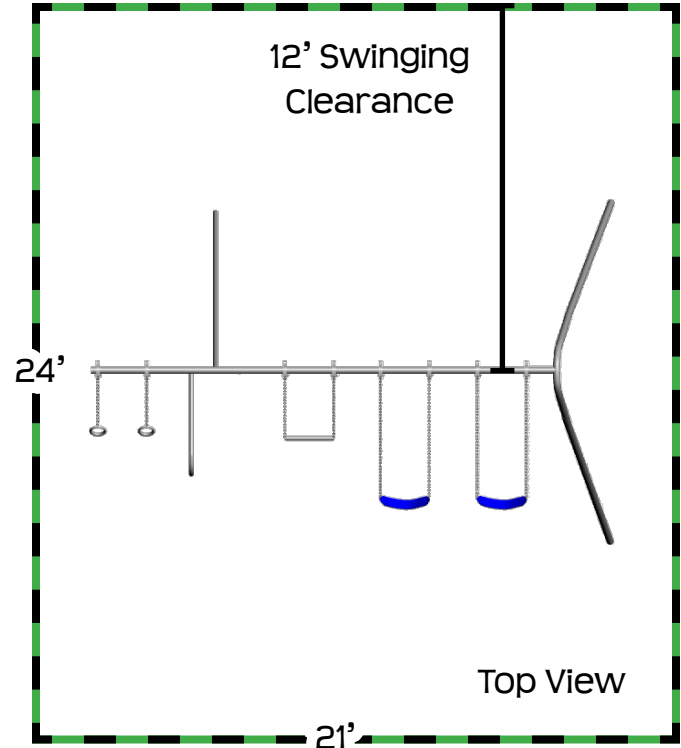

Playground At-a-Glance

MT30

MT30-10

MT30	Feature	MT30-10
8'	Finished Height	10'
no	Third Leg	yes
yes	Fire Pole	no
yes	Turning Bar	yes
17' x 11'	Ground Space	17' x 12'
21' x 20'	Residential Play Space	21' x 24'
5 1/2'	Swing Chain Length	7 1/2'
3 1/2'	Trapeze & Rings Chain Length	5 1/2'
no	Slide	no
3 hours	Estimated Install Time	3 hours
11 bags	Estimated Cement Required	13 bags
28" x 20" x 24" D	Ladder Hole Dimensions	28" x 20" x 24" D
18" x 12" D	A-Frame Leg Hole Dimensions	18" x 12" D
n/a	Third Leg Hole Dimensions	18" x 18" D

playground At-a-Glance

MT30

- 8' Swing Height
- Two Polymer Strap Seats*
- Super Grip Trapeze Bar
- Aluminum Round Rings
- Poly Coated Chains*
- Brass Bushing Swing Hangers
- Turning Bar
- Fire Pole
- *Color Options: Blue or Green

Ground Space: 17' x 11'
Residential Play Space: 21' x 20'

MT30-10

- 10' Swing Height
- Two Polymer Strap Seats*
- Super Grip Trapeze Bar
- Aluminum Round Rings
- Poly Coated Chains*
- Brass Bushing Swing Hangers
- Turning Bar
- Third Leg
- *Color Options: Blue or Green

Ground Space: 17' x 12'
Residential Play Space: 21' x 24'