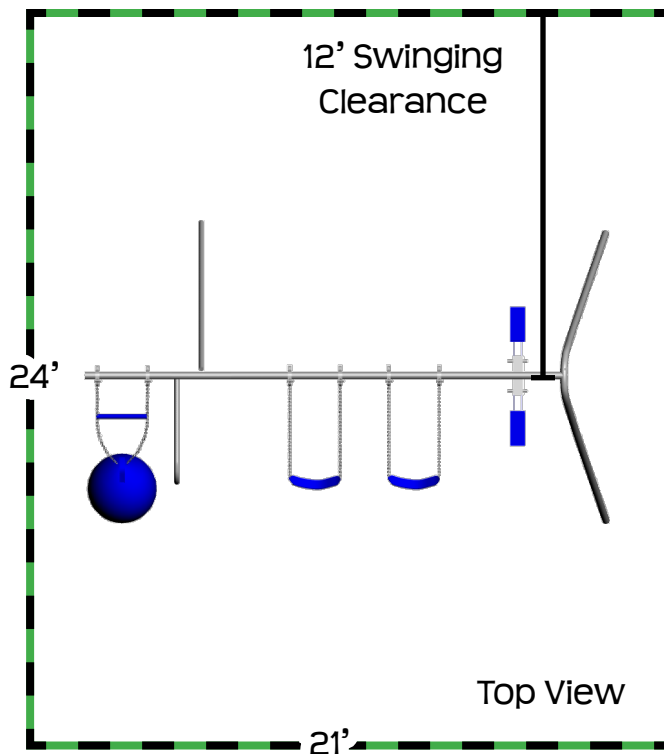

Playground At-a-Glance

MT31

MT31-10

MT31	Feature	MT31-10
8'	Finished Height	10'
no	Third Leg	yes
yes	Fire Pole	no
yes	Turning Bar	yes
17' x 11'	Ground Space	17' x 12'
21' x 20'	Residential Play Space	21' x 24'
5 1/2'	Swing Chain Length	7 1/2'
5 1/2'	Buoy Ball Chain Length	7 1/2'
no	Slide	no
3 hours	Estimated Install Time	3 hours
11 bags	Estimated Cement Required	13 bags
28" x 20" x 24" D	Ladder Hole Dimensions	28" x 20" x 24" D
18" x 12" D	A-Frame Leg Hole Dimensions	18" x 12" D
n/a	Third Leg Hole Dimensions	18" x 18" D

Playground At-a-Glance

MT31

- 8' Swing Height
- Metal Glider*
- Buoy Ball Swing*
- Two Polymer Strap Seats*
- Poly Coated Chains*
- Brass Bushing Swing Hangers
- Turning Bar
- Fire Pole
- *Color Options: Blue or Green

Ground Space: 17' x 11'

Residential Play Space: 21' x 20'

MT31-10

- 10' Swing Height
- Metal Glider*
- Buoy Ball Swing*
- Two Polymer Strap Seats*
- Poly Coated Chains*
- Turning Bar
- Third Leg
- *Color Options: Blue or Green

Ground Space: 17' x 12'

Residential Play Space: 21' x 24'