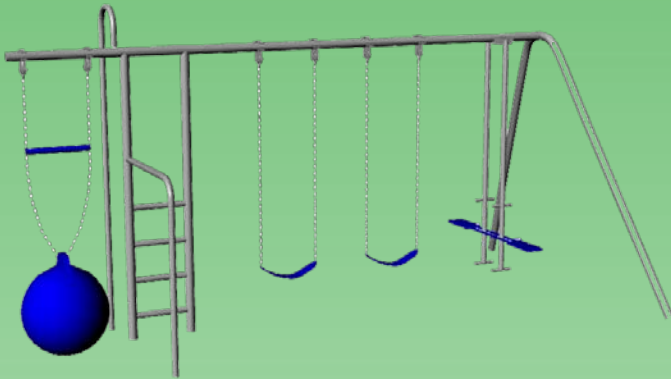

Playground At-a-Glance

MT31

MT31-10

MT31	Feature	MT31-10
8'	Finished Height	10'
no	Third Leg	yes
yes	Fire Pole	no
yes	Turning Bar	yes
17' x 11'	Ground Space	17' x 12'
21' x 20'	Residential Play Space	21' x 24'
5 1/2'	Swing Chain Length	7 1/2'
5 1/2'	Buoy Ball Chain Length	7 1/2'
no	Slide	no
3 hours	Estimated Install Time	3 hours
11 bags	Estimated Cement Required	13 bags
28" x 20" x 24" D	Ladder Hole Dimensions	28" x 20" x 24" D
18" x 12" D	A-Frame Leg Hole Dimensions	18" x 12" D
n/a	Third Leg Hole Dimensions	18" x 18" D

Playground At-a-Glance

MT31

- 8' Swing Height
- Metal Glider*
- Buoy Ball Swing*
- Two Polymer Strap Seats*
- Poly Coated Chains*
- Brass Bushing Swing Hangers
- Turning Bar
- Fire Pole
- *Color Options: Blue or Green

Ground Space: 17' x 11'

Residential Play Space: 21' x 20'

MT31-10

- 10' Swing Height
- Metal Glider*
- Buoy Ball Swing*
- Two Polymer Strap Seats*
- Poly Coated Chains*
- Turning Bar
- Third Leg
- *Color Options: Blue or Green