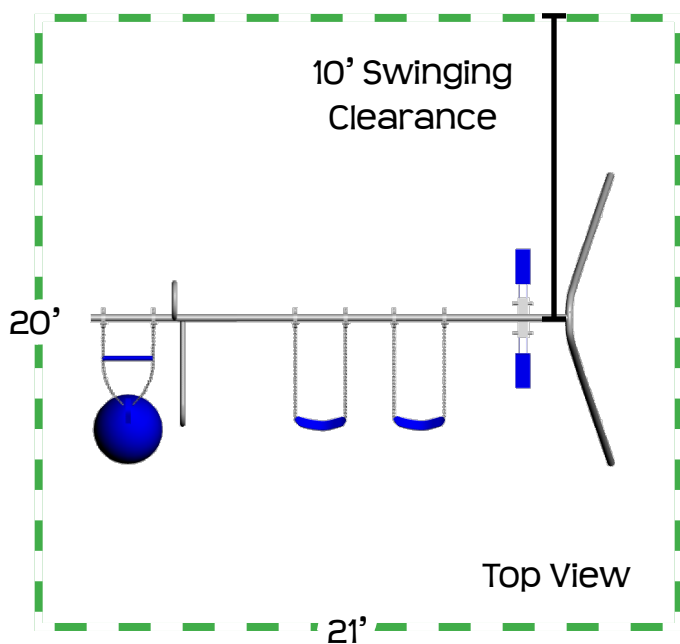

Playground At-a-Glance

MT31

MT31-10

MT31	Feature	MT31-10
8'	Finished Height	10'
no	Third Leg	yes
yes	Fire Pole	no
yes	Turning Bar	yes
17' x 11'	Ground Space	17' x 12'
21' x 20'	Residential Play Space	21' x 24'
5 1/2'	Swing Chain Length	7 1/2'
5 1/2'	Buoy Ball Chain Length	7 1/2'
no	Slide	no
3 hours	Estimated Install Time	3 hours
11 bags	Estimated Cement Required	13 bags
28" x 20" x 24" D	Ladder Hole Dimensions	28" x 20" x 24" D
18" x 12" D	A-Frame Leg Hole Dimensions	18" x 12" D
n/a	Third Leg Hole Dimensions	18" x 18" D

Playground At-a-Glance

MT31

- 8' Swing Height
- Metal Glider*
- Buoy Ball Swing*
- Two Polymer Strap Seats*
- Poly Coated Chains*
- Brass Bushing Swing Hangers
- Turning Bar
- Fire Pole
- *Color Options: Blue or Green

Ground Space: 17' x 11'

Residential Play Space: 21' x 20'

MT31-10

- 10' Swing Height
- Metal Glider*
- Buoy Ball Swing*
- Two Polymer Strap Seats*
- Poly Coated Chains*
- Turning Bar
- Third Leg
- *Color Options: Blue or Green