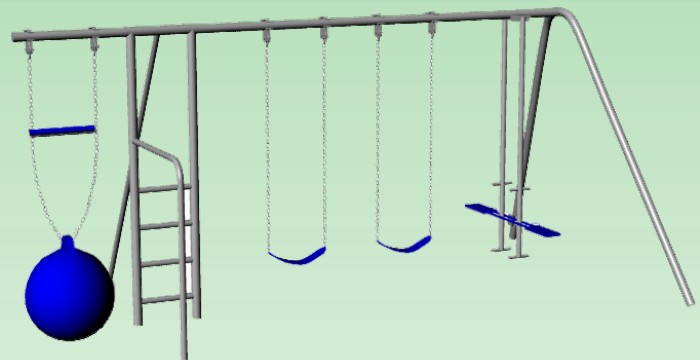

Playground At-a-Glance

MT31

MT31-10

MT31	Feature	MT31-10
8'	Finished Height	10'
no	Third Leg	yes
yes	Fire Pole	no
yes	Turning Bar	yes
17' x 11'	Ground Space	17' x 12'
21' x 20'	Residential Play Space	21' x 24'
5 1/2'	Swing Chain Length	7 1/2'
5 1/2'	Buoy Ball Chain Length	7 1/2'
no	Slide	no
3 hours	Estimated Install Time	3 hours
11 bags	Estimated Cement Required	13 bags
28" x 20" x 24" D	Ladder Hole Dimensions	28" x 20" x 24" D
18" x 12" D	A-Frame Leg Hole Dimensions	18" x 12" D
n/a	Third Leg Hole Dimensions	18" x 18" D

Playground At-a-Glance

MT31

- 8' Swing Height
- Metal Glider*
- Buoy Ball Swing*
- Two Polymer Strap Seats*
- Poly Coated Chains*
- Brass Bushing Swing Hangers
- Turning Bar
- Fire Pole
- *Color Options: Blue or Green

Ground Space: 17' x 11'

Residential Play Space: 21' x 20'

MT31-10

- 10' Swing Height
- Metal Glider*
- Buoy Ball Swing*
- Two Polymer Strap Seats*
- Poly Coated Chains*
- Turning Bar
- Third Leg
- *Color Options: Blue or Green