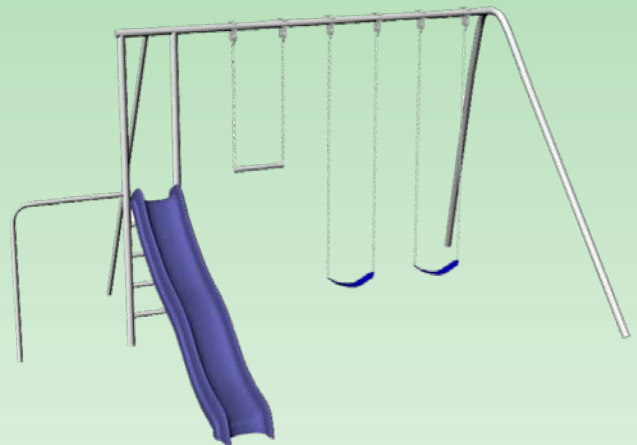

## MT40

- 8' Swing Height
- Two Polymer Strap Seats\*
- Super Grip Trapeze Bar
- Poly Coated Chains\*
- Brass Bushing Swing Hangers
- 10' Plastic Wave Slide\*
- Turning Bar
- Fire Pole
- \*Color Options: Blue or Green

## MT40-10

- 10' Swing Height
- Two Polymer Strap Seats\*
- Super Grip Trapeze Bar
- Poly Coated Chains\*
- Brass Bushing Swing Hangers
- 10' Plastic Wave Slide\*
- Turning Bar
- Third Leg
- \*Color Options: Blue or Green