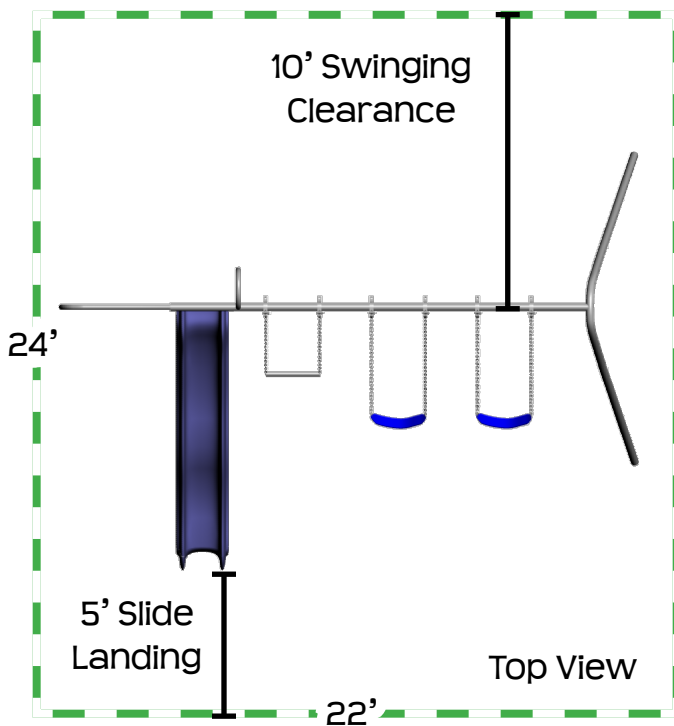

## MT40-10

MT40	Feature	MT40-10
8'	Finished Height	10'
no	Third Leg	yes
yes	Fire Pole	no
yes	Turning Bar	yes
18' x 15'	Ground Space	18' x 15'
22' x 24'	Residential Play Space	22' x 26'
5 1/2'	Swing Chain Length	7 1/2'
3 1/2'	Trapeze Chain Length	5 1/2'
10' Wave	Slide	10' Wave
3 hours	Estimated Install Time	3 hours
10 bags	Estimated Cement Required	12 bags
28" x 20" x 24" D	Ladder Hole Dimensions	28" x 20" x 24" D
18" x 12" D	A-Frame Leg Hole Dimensions	18" x 12" D
n/a	Third Leg Hole Dimensions	18" x 18" D

## MT40-10

- 10' Swing Height
- Two Polymer Strap Seats\*
- Super Grip Trapeze Bar
- Poly Coated Chains\*
- Brass Bushing Swing Hangers
- 10' Plastic Wave Slide\*
- Turning Bar
- Third Leg
- \*Color Options: Blue or Green