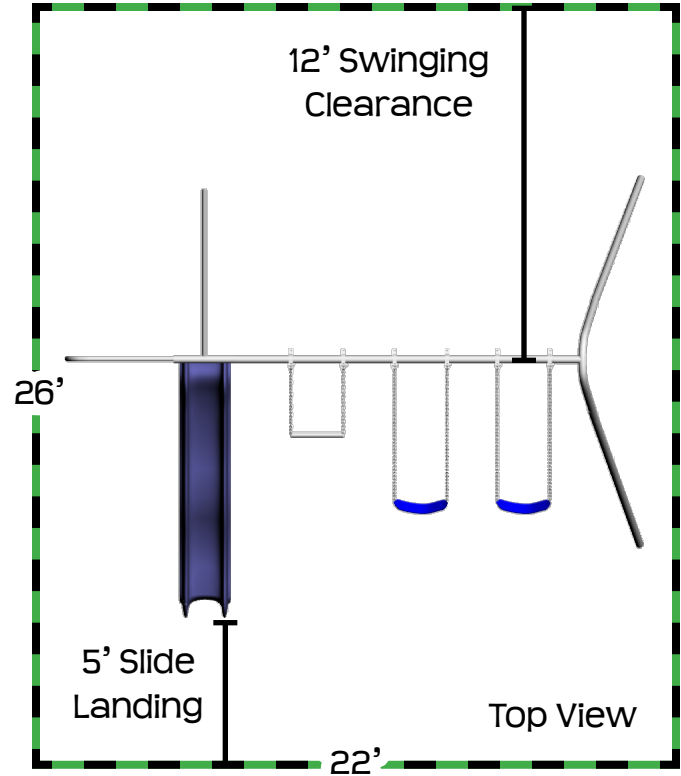

## MT40-10

MT40	Feature	MT40-10
8'	Finished Height	10'
no	Third Leg	yes
yes	Fire Pole	no
yes	Turning Bar	yes
18' x 15'	Ground Space	18' x 15'
22' x 24'	Residential Play Space	22' x 26'
5 1/2'	Swing Chain Length	7 1/2'
3 1/2'	Trapeze Chain Length	5 1/2'
10' Wave	Slide	10' Wave
3 hours	Estimated Install Time	3 hours
10 bags	Estimated Cement Required	12 bags
28" x 20" x 24" D	Ladder Hole Dimensions	28" x 20" x 24" D
18" x 12" D	A-Frame Leg Hole Dimensions	18" x 12" D
n/a	Third Leg Hole Dimensions	18" x 18" D