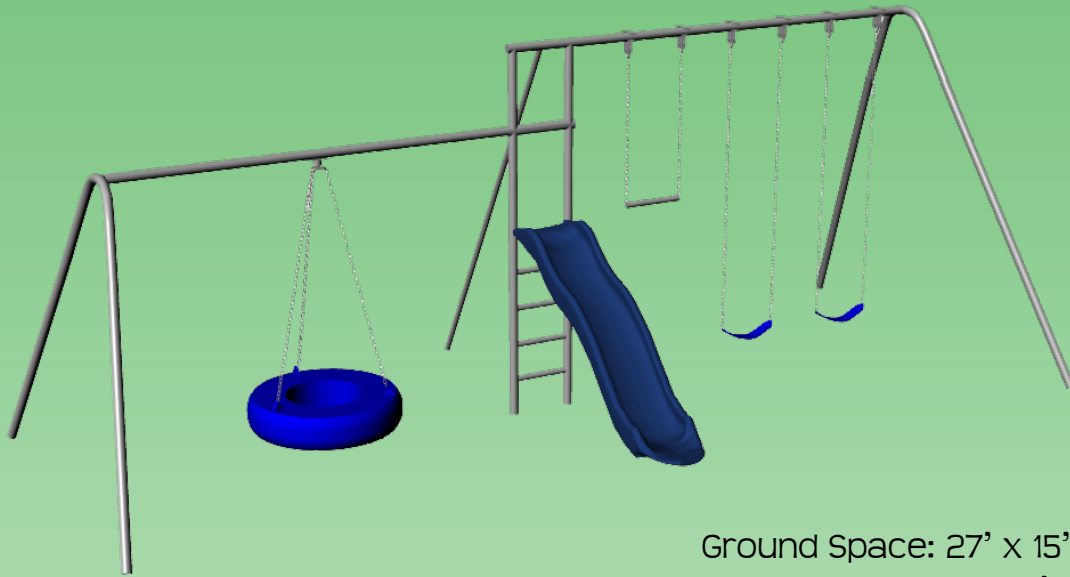

Playground At-a-Glance

MT44R-10

Feature	MT44R-10
Finished Height	8' and 10'
Third Leg	yes
Fire Pole	no
Turning Bar	no
Ground Space	27' x 15'
Residential Play Space	31' x 26'
Tire Swing Chain Length	5 1/2'
Swing Chain Length	7 1/2'
Trapeze Chain Length	5 1/2'
Slide	10' Rave
Estimated Install Time	3.5 hours
Estimated Cement Required	14 bags
Ladder Hole Dimensions	28" x 20" x 24" D
A-Frame Leg Hole Dimensions	18" x 12" D
Third Leg Hole Dimensions	18" x 18" D

Playground At-a-Glance

MT44R-10

Ground Space: 27' x 15'
Residential Play Space: 31' x 26'

- 10' Swing Height
- 8' Tire Swing Height
- Molded Plastic Tire*
- Standard Tire Swing Hanger
- Two Polymer Strap Seats*
- Super Grip Trapeze Bar
- Poly Coated Chains*
- Brass Bushing Swing Hangers
- 10' Plastic Rave Slide*
- Duplex Ladder
- Third Leg
- *Color Options: Blue or Green