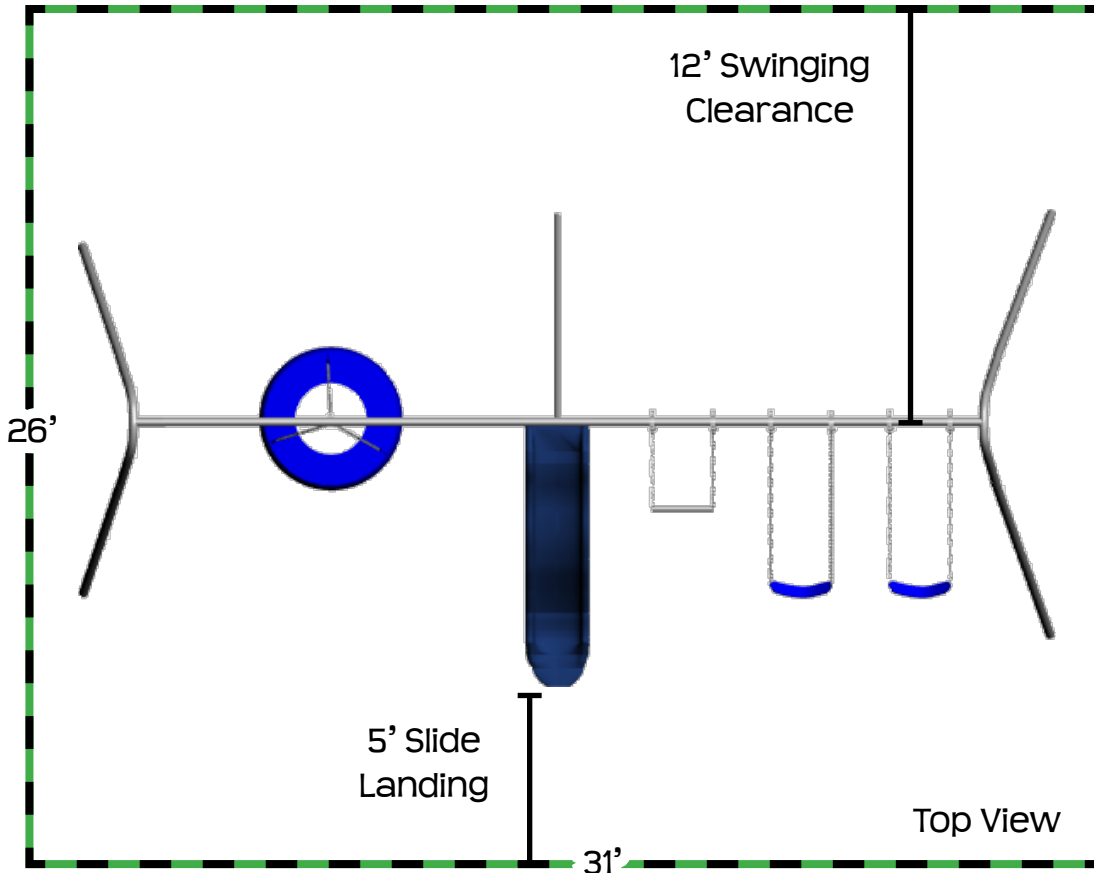

Playground At-a-Glance

MT44R-10

Feature	MT44R-10
Finished Height	8' and 10'
Third Leg	yes
Fire Pole	no
Turning Bar	no
Ground Space	27' x 15'
Residential Play Space	31' x 26'
Tire Swing Chain Length	5 1/2'
Swing Chain Length	7 1/2'
Trapeze Chain Length	5 1/2'
Slide	10' Rave
Estimated Install Time	3.5 hours
Estimated Cement Required	14 bags
Ladder Hole Dimensions	28" x 20" x 24" D
A-Frame Leg Hole Dimensions	18" x 12" D
Third Leg Hole Dimensions	18" x 18" D

Playground At-a-Glance

MT44R-10

Ground Space: 27' x 15'
Residential Play Space: 31' x 26'

- 10' Swing Height
- 8' Tire Swing Height
- Molded Plastic Tire*
- Standard Tire Swing Hanger
- Two Polymer Strap Seats*
- Super Grip Trapeze Bar
- Poly Coated Chains*
- Brass Bushing Swing Hangers
- 10' Plastic Rave Slide*
- Duplex Ladder
- Third Leg
- *Color Options: Blue or Green