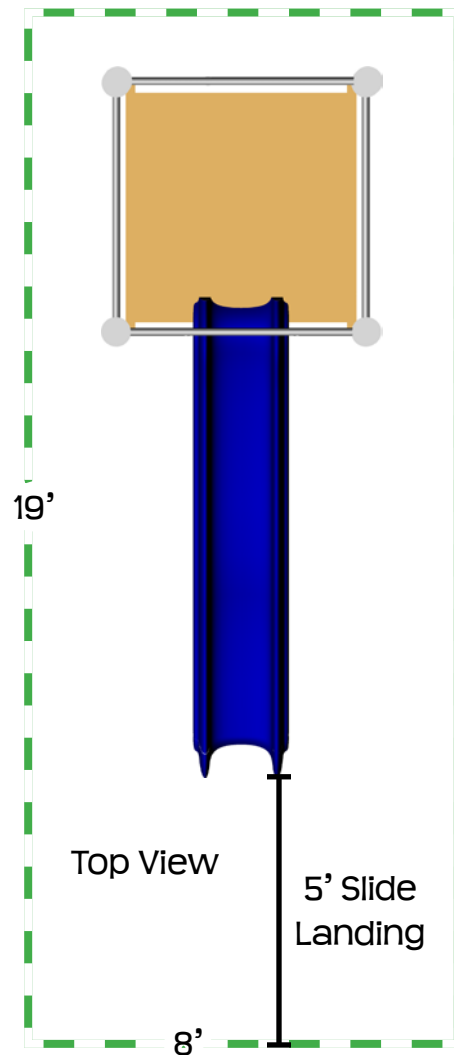

## PH25

PH25	Feature
4' x 13'	Ground Space
8' x 19'	Residential Play Space
10' Plastic Wave	Slide
3 hours	Estimated Install Time
7 bags	Estimated Cement Required
28"x20"x12" D	Ladder Hole Dimensions
18" x 12" D	PH Leg Hole Dimensions

## PH25

Ground Space: 4' x 13'  
Residential Play Space: 8' x 19'

- 5' Deck Height
- 10' Plastic Wave Slide\*
- Telescope\* & Steering Wheel\*
- Canopy & Skirting Kit. Color Options:  
Blue/Yellow, Green/Yellow or Solid Green
- \*Color Options: Blue or Green