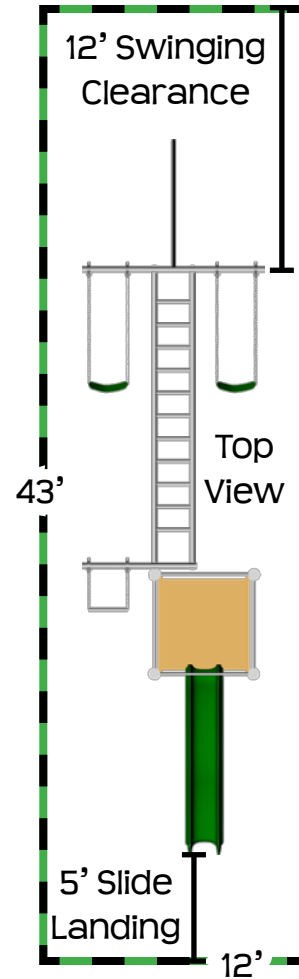

Playground At-a-Glance

PH35

PH35-10

PH35	Feature	PH35-10
8'	Finished Swing Height	10'
8'	Finished Trapeze Height	8'
Adjustable	Horizontal Ladder Height	Adjustable
no	Third Leg	yes
8' x 26'	Ground Space	8' x 32'
12' x 41'	Residential Play Space	12' x 43'
5 1/2'	Swing Chain Length	7 1/2'
3 1/2'	Trapeze Chain Length	3 1/2'
10' Plastic Wave	Slide	10' Plastic Wave
5 hours	Estimated Install Time	5 hours
15 bags	Estimated Cement Required	17 bags
28" x 20" x 24" D	Ladder Hole Dimensions	28" x 20" x 24" D
18" x 12" D	PH Leg Hole Dimensions	18" x 12" D
n/a	Third Leg Hole Dimensions	18" x 18" D

Playground At-a-Glance

PH35

- 8' Swing Height
- 5' Deck Height
- Two Polymer Strap Seats*
- Super Grip Trapeze Bar
- Poly Coated Chains*
- Brass Bushing Swing Hangers
- 10' Plastic Wave Slide*
- Telescope* & Steering Wheel*
- Canopy & Skirting Kit. Color Options: Blue/Yellow, Green/Yellow or Solid Green
- *Color Options: Blue or Green

Ground Space: 8' x 26'

Residential Play Space: 12' x 41'

PH35-10

- 10' Swing Height
- 8' Trapeze Height
- 5' Deck Height
- Two Polymer Strap Seats*
- Super Grip Trapeze Bar
- Poly Coated Chains*
- Brass Bushing Swing Hangers
- Third Leg
- 10' Plastic Wave Slide*
- Telescope* & Steering Wheel*
- Canopy & Skirting Kit. Color Options: Blue/Yellow, Green/Yellow or Solid Green
- *Color Options: Blue or Green