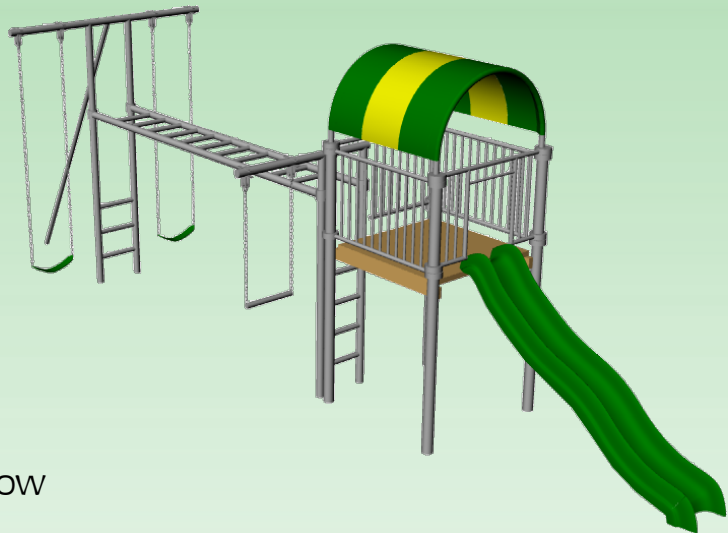

Playground At-a-Glance

PH35

PH35-10

PH35	Feature	PH35-10
8'	Finished Swing Height	10'
8'	Finished Trapeze Height	8'
Adjustable	Horizontal Ladder Height	Adjustable
no	Third Leg	yes
8' x 26'	Ground Space	8' x 32'
12' x 41'	Residential Play Space	12' x 43'
5 1/2'	Swing Chain Length	7 1/2'
3 1/2'	Trapeze Chain Length	3 1/2'
10' Plastic Wave	Slide	10' Plastic Wave
5 hours	Estimated Install Time	5 hours
15 bags	Estimated Cement Required	17 bags
28" x 20" x 24" D	Ladder Hole Dimensions	28" x 20" x 24" D
18" x 12" D	PH Leg Hole Dimensions	18" x 12" D
n/a	Third Leg Hole Dimensions	18" x 18" D

Playground At-a-Glance

PH35

- 8' Swing Height
- 5' Deck Height
- Two Polymer Strap Seats*
- Super Grip Trapeze Bar
- Poly Coated Chains*
- Brass Bushing Swing Hangers
- 10' Plastic Wave Slide*
- Telescope* & Steering Wheel*
- Canopy & Skirting Kit. Color Options: Blue/Yellow, Green/Yellow or Solid Green
- *Color Options: Blue or Green

Ground Space: 8' x 26'

Residential Play Space: 12' x 41'

PH35-10

- 10' Swing Height
- 8' Trapeze Height
- 5' Deck Height
- Two Polymer Strap Seats*
- Super Grip Trapeze Bar
- Poly Coated Chains*
- Brass Bushing Swing Hangers
- Third Leg
- 10' Plastic Wave Slide*
- Telescope* & Steering Wheel*
- Canopy & Skirting Kit. Color Options: Blue/Yellow, Green/Yellow or Solid Green
- *Color Options: Blue or Green

Ground Space: 8' x 32'

Residential Play Space: 12' x 43'