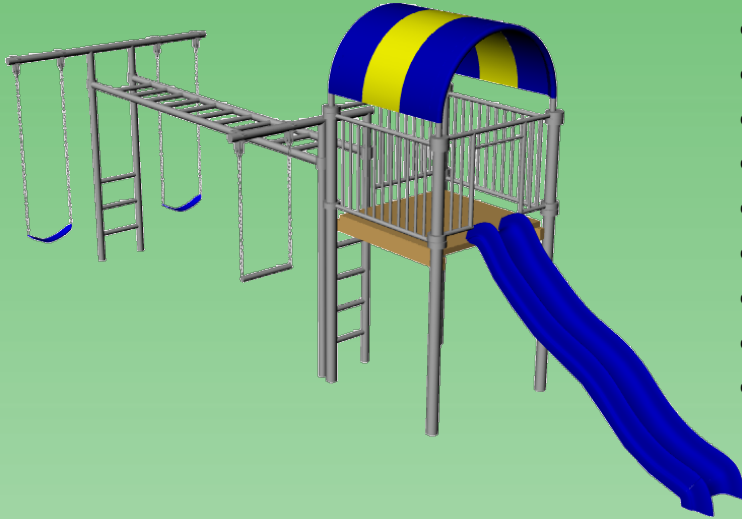

Playground At-a-Glance

PH35

PH35-10

PH35	Feature	PH35-10
8'	Finished Swing Height	10'
8'	Finished Trapeze Height	8'
Adjustable	Horizontal Ladder Height	Adjustable
no	Third Leg	yes
8' x 26'	Ground Space	8' x 32'
12' x 41'	Residential Play Space	12' x 43'
5 1/2'	Swing Chain Length	7 1/2'
3 1/2'	Trapeze Chain Length	3 1/2'
10' Plastic Wave	Slide	10' Plastic Wave
5 hours	Estimated Install Time	5 hours
15 bags	Estimated Cement Required	17 bags
28" x 20" x 24" D	Ladder Hole Dimensions	28" x 20" x 24" D
18" x 12" D	PH Leg Hole Dimensions	18" x 12" D
n/a	Third Leg Hole Dimensions	18" x 18" D

Playground At-a-Glance

PH35

- 8' Swing Height
- 5' Deck Height
- Two Polymer Strap Seats*
- Super Grip Trapeze Bar
- Poly Coated Chains*
- Brass Bushing Swing Hangers
- 10' Plastic Wave Slide*
- Telescope* & Steering Wheel*
- Canopy & Skirting Kit. Color Options: Blue/Yellow, Green/Yellow or Solid Green
- *Color Options: Blue or Green

Ground Space: 8' x 26'

Residential Play Space: 12' x 41'

PH35-10

- 10' Swing Height
- 8' Trapeze Height
- 5' Deck Height
- Two Polymer Strap Seats*
- Super Grip Trapeze Bar
- Poly Coated Chains*
- Brass Bushing Swing Hangers
- Third Leg
- 10' Plastic Wave Slide*
- Telescope* & Steering Wheel*
- Canopy & Skirting Kit. Color Options: Blue/Yellow, Green/Yellow or Solid Green
- *Color Options: Blue or Green

Ground Space: 8' x 32'

Residential Play Space: 12' x 43'