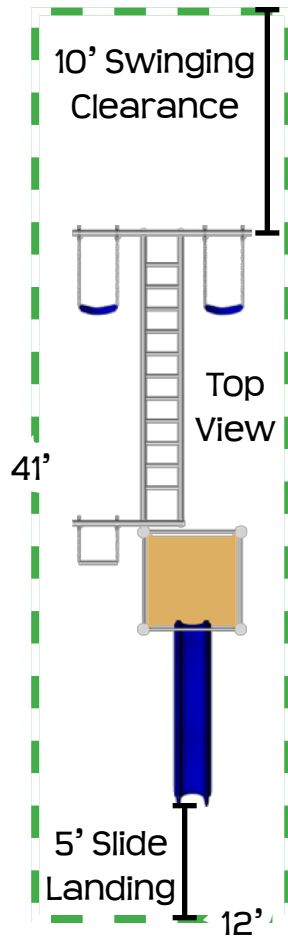

Playground At-a-Glance

PH35

PH35-10

PH35	Feature	PH35-10
8'	Finished Swing Height	10'
8'	Finished Trapeze Height	8'
Adjustable	Horizontal Ladder Height	Adjustable
no	Third Leg	yes
8' x 26'	Ground Space	8' x 32'
12' x 41'	Residential Play Space	12' x 43'
5 1/2'	Swing Chain Length	7 1/2'
3 1/2'	Trapeze Chain Length	3 1/2'
10' Plastic Wave	Slide	10' Plastic Wave
5 hours	Estimated Install Time	5 hours
15 bags	Estimated Cement Required	17 bags
28" x 20" x 24" D	Ladder Hole Dimensions	28" x 20" x 24" D
18" x 12" D	PH Leg Hole Dimensions	18" x 12" D
n/a	Third Leg Hole Dimensions	18" x 18" D

Playground At-a-Glance

PH35

- 8' Swing Height
- 5' Deck Height
- Two Polymer Strap Seats*
- Super Grip Trapeze Bar
- Poly Coated Chains*
- Brass Bushing Swing Hangers
- 10' Plastic Wave Slide*
- Telescope* & Steering Wheel*
- Canopy & Skirting Kit. Color Options: Blue/Yellow, Green/Yellow or Solid Green
- *Color Options: Blue or Green

Ground Space: 8' x 26'

Residential Play Space: 12' x 41'

PH35-10

- 10' Swing Height
- 8' Trapeze Height
- 5' Deck Height
- Two Polymer Strap Seats*
- Super Grip Trapeze Bar
- Poly Coated Chains*
- Brass Bushing Swing Hangers
- Third Leg
- 10' Plastic Wave Slide*
- Telescope* & Steering Wheel*
- Canopy & Skirting Kit. Color Options: Blue/Yellow, Green/Yellow or Solid Green
- *Color Options: Blue or Green