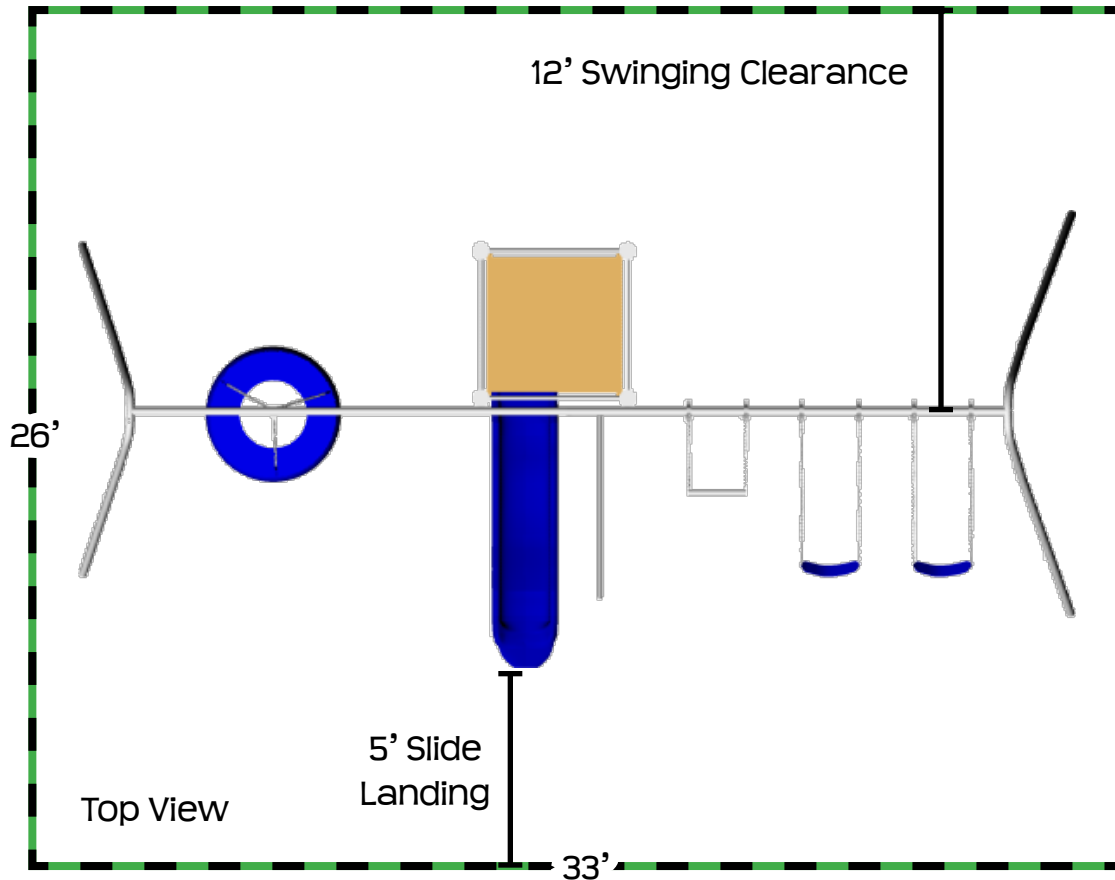

## PH44R-10

Feature	PH44R-10
Finished Swing Height	10'
Finished Tire Swing Height	8'
Third Leg	yes
Ground Space	29' x 15'
Residential Play Space	33' x 26'
Swing Chain Length	7 1/2'
Trapeze Chain Length	5 1/2'
Tire Swing Chain Length	5 1/2'
Slide	10' Plastic Rave
Estimated Install Time	6 hours
Estimated Cement Required	23 bags
Ladder Hole Dimensions	28" x 20" x 24" D
PH Leg Hole Dimensions	18" x 12" D
A-Frame Leg Hole Dimensions	18" x 12" D
Third Leg Hole Dimensions	18" x 18" D

## PH44R-10

Ground Space: 29' x 15'  
Residential Play Space: 33' x 26'

- 10' Swing Height
- 8' Tire Swing Height
- 5' Deck Height
- Molded Plastic Tire\*
- Standard Tire Swing Hanger
- Two Polymer Strap Seats\*
- Super Grip Trapeze Bar
- Poly Coated Chains\*
- Brass Bushing Swing Hangers
- Duplex Ladder
- Third Leg
- 10' Plastic Rave Slide\*
- Telescope\* & Steering Wheel\*
- Canopy & Skirting Kit. Color Options:  
Blue/Yellow, Green/Yellow or Solid Green
- \*Color Options: Blue or Green