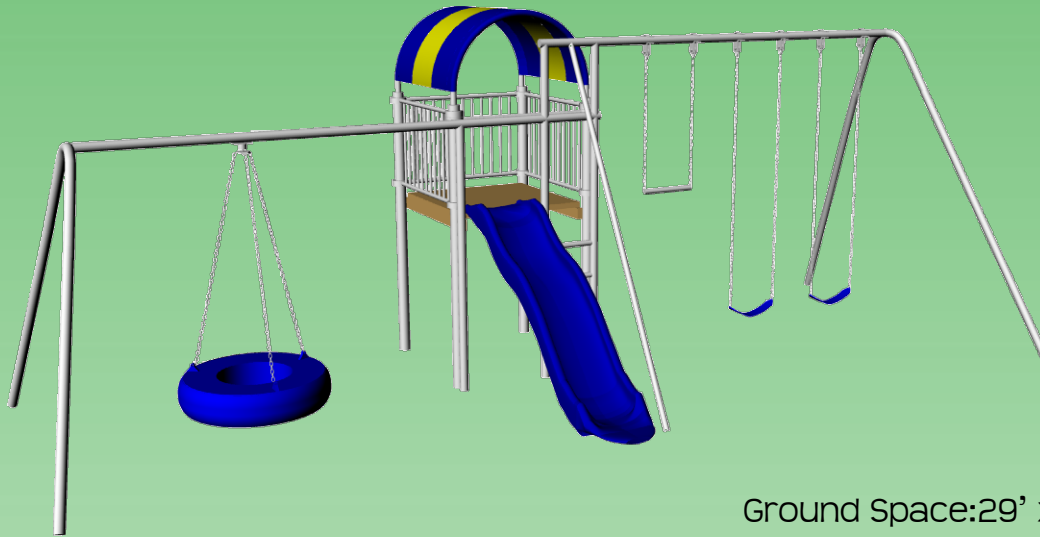

## PH44R-10

Feature	PH44R-10
Finished Swing Height	10'
Finished Tire Swing Height	8'
Third Leg	yes
Ground Space	29' x 15'
Residential Play Space	33' x 26'
Swing Chain Length	7 1/2'
Trapeze Chain Length	5 1/2'
Tire Swing Chain Length	5 1/2'
Slide	10' Plastic Rave
Estimated Install Time	6 hours
Estimated Cement Required	23 bags
Ladder Hole Dimensions	28" x 20" x 24" D
PH Leg Hole Dimensions	18" x 12" D
A-Frame Leg Hole Dimensions	18" x 12" D
Third Leg Hole Dimensions	18" x 18" D

# Playground At-a-Glance

## PH44R-10

Ground Space: 29' x 15'  
Residential Play Space: 33' x 26'

- 10' Swing Height
- 8' Tire Swing Height
- 5' Deck Height
- Molded Plastic Tire\*
- Standard Tire Swing Hanger
- Two Polymer Strap Seats\*
- Super Grip Trapeze Bar
- Poly Coated Chains\*
- Brass Bushing Swing Hangers
- Duplex Ladder
- Third Leg
- 10' Plastic Rave Slide\*
- Telescope\* & Steering Wheel\*
- Canopy & Skirting Kit. Color Options:  
Blue/Yellow, Green/Yellow or Solid Green
- \*Color Options: Blue or Green