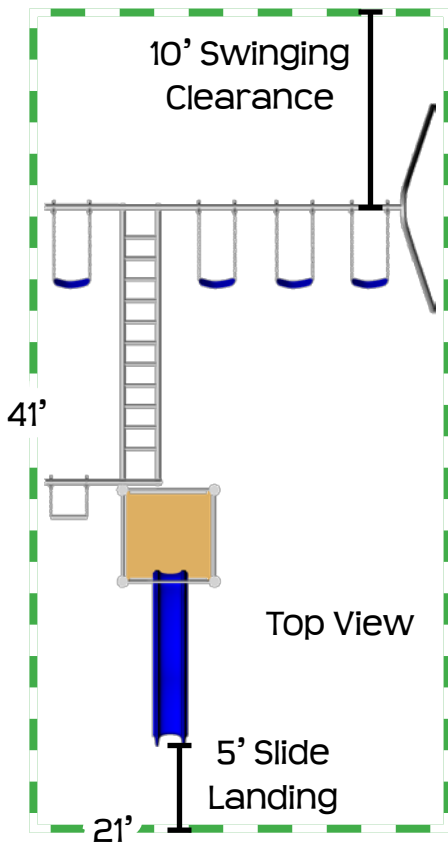

## PH45-10

PH45	Feature	PH45-10
8'	Finished Swing Height	10'
8'	Finished Trapeze Height	8'
Adjustable	Horizontal Ladder Height	Adjustable
no	Third Leg	yes
17' x 32'	Ground Space	17' x 32'
21' x 41'	Residential Play Space	21' x 43'
5 1/2'	Swing Chain Length	7 1/2'
3 1/2'	Trapeze Chain Length	3 1/2'
10' Plastic Wave	Slide	10' Plastic Wave
no	PH Fire POle	no
6 hours	Estimated Install Time	6 hours
19 bags	Estimated Cement Required	21 bags
28" x 20" x 24" D	Ladder Hole Dimensions	28" x 20" x 24" D
18" x 12" D	PH Leg Hole Dimensions	18" x 12" D
18" x 12" D	A-Frame Leg Hole Dimensions	18" x 12" D
n/a	Third Leg Hole Dimensions	18" x 18" D