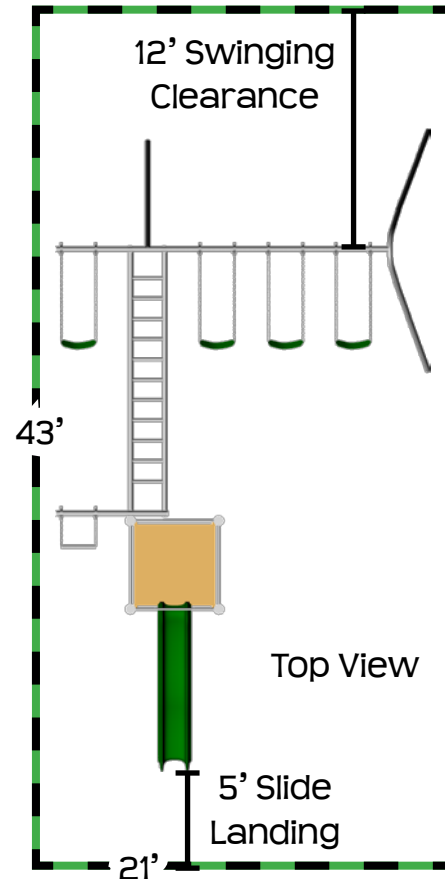

## PH45-10

PH45	Feature	PH45-10
8'	Finished Swing Height	10'
8'	Finished Trapeze Height	8'
Adjustable	Horizontal Ladder Height	Adjustable
no	Third Leg	yes
17' x 32'	Ground Space	17' x 32'
21' x 41'	Residential Play Space	21' x 43'
5 1/2'	Swing Chain Length	7 1/2'
3 1/2'	Trapeze Chain Length	3 1/2'
10' Plastic Wave	Slide	10' Plastic Wave
no	PH Fire POle	no
6 hours	Estimated Install Time	6 hours
19 bags	Estimated Cement Required	21 bags
28" x 20" x 24" D	Ladder Hole Dimensions	28" x 20" x 24" D
18" x 12" D	PH Leg Hole Dimensions	18" x 12" D
18" x 12" D	A-Frame Leg Hole Dimensions	18" x 12" D
n/a	Third Leg Hole Dimensions	18" x 18" D