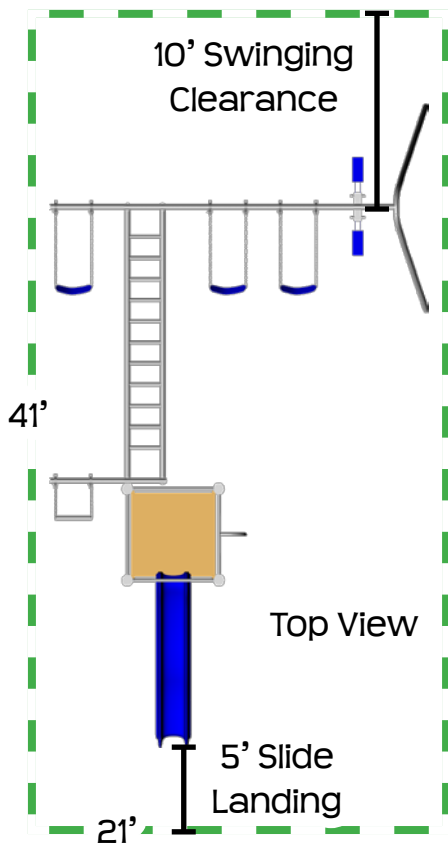

Playground At-a-Glance

PH46

PH46-10

PH46	Feature	PH46-10
8'	Finished Swing Height	10'
8'	Finished Trapeze Height	8'
Adjustable	Horizontal Ladder Height	Adjustable
no	Third Leg	yes
17' x 32'	Ground Space	17' x 32'
21' x 41'	Residential Play Space	21' x 43'
5 1/2'	Swing Chain Length	7 1/2'
3 1/2'	Trapeze Chain Length	3 1/2'
10' Plastic Wave	Slide	10' Plastic Wave
yes	PH Fire POLE	yes
6 hours	Estimated Install Time	6 hours
20 bags	Estimated Cement Required	22 bags
28" x 20" x 24" D	Ladder Hole Dimensions	28" x 20" x 24" D
18" x 12" D	PH Leg Hole Dimensions	18" x 12" D
18" x 12" D	A-Frame Leg Hole Dimensions	18" x 12" D
12" x 12" D	PH Fire Pole Hole Dimensions	12" x 12" D
n/a	Third Leg Hole Dimensions	18" x 18" D

Playground At-a-Glance

PH46

Ground Space: 17' x 32'
Residential Play Space: 21' x 41'

- 8' Swing Height
- 5' Deck Height
- Metal Glider*
- Three Polymer Strap Seats*
- Super Grip Trapeze Bar
- Poly Coated Chains*
- Brass Bushing Swing Hangers
- 10' Plastic Wave Slide*
- PH Fire Pole
- Telescope* & Steering Wheel*
- Canopy & Skirting Kit. Color Options: Blue/Yellow, Green/Yellow or Solid Green
- *Color Options: Blue or Green

PH46-10

- 10' Swing Height
- 8' Trapeze Height
- 5' Deck Height
- Metal Glider*
- Three Polymer Strap Seats*
- Super Grip Trapeze Bar
- Poly Coated Chains*
- Brass Bushing Swing Hangers
- Third Leg
- 10' Plastic Wave Slide*
- PH Fire Pole
- Telescope* & Steering Wheel*
- Canopy & Skirting Kit. Color Options: Blue/Yellow, Green/Yellow or Solid Green
- *Color Options: Blue or Green

Ground Space: 17' x 32'
Residential Play Space: 21' x 43'