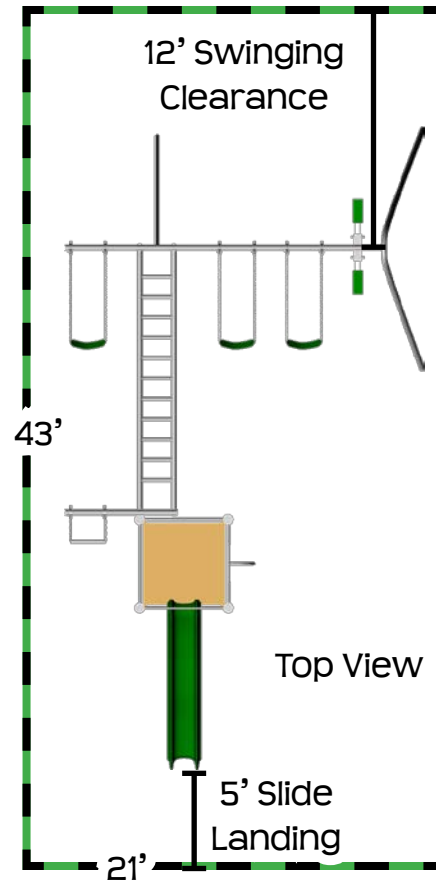

Playground At-a-Glance

PH46

PH46-10

PH46	Feature	PH46-10
8'	Finished Swing Height	10'
8'	Finished Trapeze Height	8'
Adjustable	Horizontal Ladder Height	Adjustable
no	Third Leg	yes
17' x 32'	Ground Space	17' x 32'
21' x 41'	Residential Play Space	21' x 43'
5 1/2'	Swing Chain Length	7 1/2'
3 1/2'	Trapeze Chain Length	3 1/2'
10' Plastic Wave	Slide	10' Plastic Wave
yes	PH Fire POLE	yes
6 hours	Estimated Install Time	6 hours
20 bags	Estimated Cement Required	22 bags
28" x 20" x 24" D	Ladder Hole Dimensions	28" x 20" x 24" D
18" x 12" D	PH Leg Hole Dimensions	18" x 12" D
18" x 12" D	A-Frame Leg Hole Dimensions	18" x 12" D
12" x 12" D	PH Fire Pole Hole Dimensions	12" x 12" D
n/a	Third Leg Hole Dimensions	18" x 18" D

Playground At-a-Glance

PH46

Ground Space: 17' x 32'
Residential Play Space: 21' x 41'

- 8' Swing Height
- 5' Deck Height
- Metal Glider*
- Three Polymer Strap Seats*
- Super Grip Trapeze Bar
- Poly Coated Chains*
- Brass Bushing Swing Hangers
- 10' Plastic Wave Slide*
- PH Fire Pole
- Telescope* & Steering Wheel*
- Canopy & Skirting Kit. Color Options: Blue/Yellow, Green/Yellow or Solid Green
- *Color Options: Blue or Green

PH46-10

- 10' Swing Height
- 8' Trapeze Height
- 5' Deck Height
- Metal Glider*
- Three Polymer Strap Seats*
- Super Grip Trapeze Bar
- Poly Coated Chains*
- Brass Bushing Swing Hangers
- Third Leg
- 10' Plastic Wave Slide*
- PH Fire Pole
- Telescope* & Steering Wheel*
- Canopy & Skirting Kit. Color Options: Blue/Yellow, Green/Yellow or Solid Green
- *Color Options: Blue or Green

Ground Space: 17' x 32'
Residential Play Space: 21' x 43'