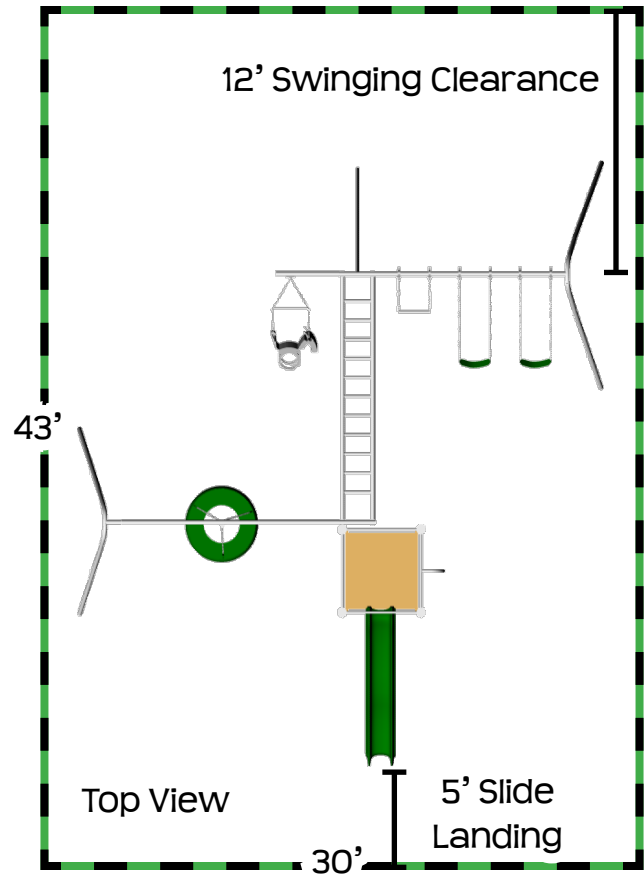

Playground At-a-Glance

PH47

PH47-10

PH47	Feature	PH47-10
8'	Finished Swing Height	10'
8'	Finished Tire Swing Height	8'
Adjustable	Horizontal Ladder Height	Adjustable
no	Third Leg	yes
26' x 32'	Ground Space	26' x 32'
30' x 41'	Residential Play Space	30' x 43'
5 1/2'	Swing Chain Length	7 1/2'
3 1/2'	Trapeze Chain Length	5 1/2'
5 1/2'	Tire Swing Chain Length	5 1/2'
10' Plastic Wave	Slide	10' Plastic Wave
yes	PH Fire Pole	yes
7 hours	Estimated Install Time	7 hours
22 bags	Estimated Cement Required	24 bags
28"x20"x24"D	Ladder Hole Dimensions	28"x20"x24"D
18" x 12" D	PH Leg Hole Dimensions	18" x 12" D
18" x 12" D	A-Frame Leg Hole Dimensions	18" x 12" D
12" x 12" D	PH Fire Pole Hole Dimensions	12" x 12" D
n/a	Third Leg Hole Dimensions	18" x 18" D

Playground At-a-Glance

PH47

- 8' Swing Height
- 5' Deck Height
- Horsee Swing
- MOlded Plastic Tire*
- Standard Tire Swing Hanger
- Two Polymer Strap Seats*
- Super Grip Trapeze Bar
- Poly Coated Chains*
- Brass Bushing Swing Hangers
- 10' Plastic Wave Slide*
- PH Fire Pole
- Telescope* & Steering Wheel*
- Canopy & Skirting Kit. Color Options: Blue/Yellow, Green/Yellow or Solid Green
- *Color Options: Blue or Green

Ground Space: 26' x 32'

Residential Play Space: 30' x 41'

PH47-10

- 10' Swing Height
- 8' Tire Swing Height
- 5' Deck Height
- Horsee Swing
- MOlded Plastic Tire*
- Standard Tire Swing Hanger
- Two Polymer Strap Seats*
- Super Grip Trapeze Bar
- Poly Coated Chains*
- Brass Bushing Swing Hangers
- Third Leg
- 10' Plastic Wave Slide*
- PH Fire Pole
- Telescope & Steering Wheel
- Canopy & Skirting Kit. Color Options: Blue/Yellow, Green/Yellow or Solid Green
- *Color Options: Blue or Green

Ground Space: 26' x 32'

Residential Play Space: 30' x 43'