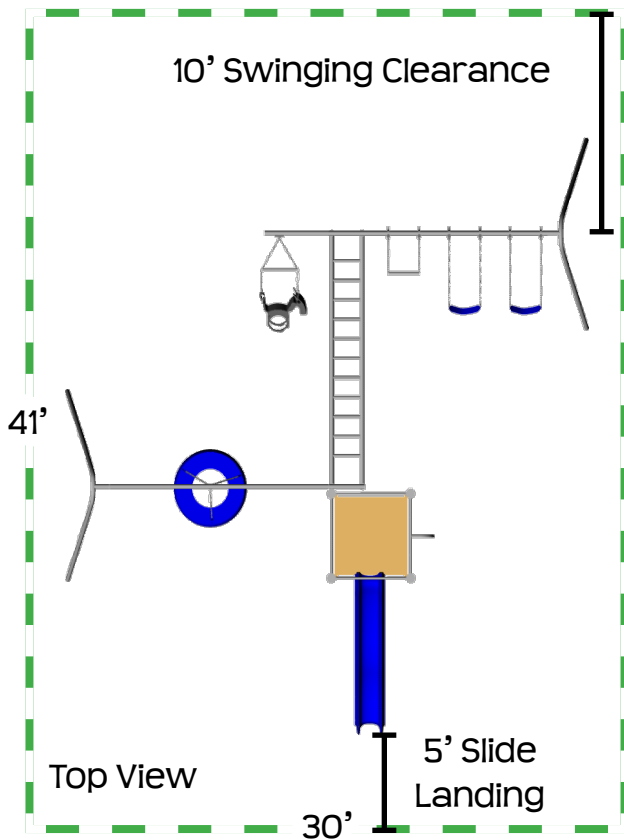

Playground At-a-Glance

PH47

PH47-10

PH47	Feature	PH47-10
8'	Finished Swing Height	10'
8'	Finished Tire Swing Height	8'
Adjustable	Horizontal Ladder Height	Adjustable
no	Third Leg	yes
26' x 32'	Ground Space	26' x 32'
30' x 41'	Residential Play Space	30' x 43'
5 1/2'	Swing Chain Length	7 1/2'
3 1/2'	Trapeze Chain Length	5 1/2'
5 1/2'	Tire Swing Chain Length	5 1/2'
10' Plastic Wave	Slide	10' Plastic Wave
yes	PH Fire Pole	yes
7 hours	Estimated Install Time	7 hours
22 bags	Estimated Cement Required	24 bags
28"x20"x24"D	Ladder Hole Dimensions	28"x20"x24"D
18" x 12" D	PH Leg Hole Dimensions	18" x 12" D
18" x 12" D	A-Frame Leg Hole Dimensions	18" x 12" D
12" x 12" D	PH Fire Pole Hole Dimensions	12" x 12" D
n/a	Third Leg Hole Dimensions	18" x 18" D

Playground At-a-Glance

PH47

- 8' Swing Height
- 5' Deck Height
- Horsee Swing
- MOlded Plastic Tire*
- Standard Tire Swing Hanger
- Two Polymer Strap Seats*
- Super Grip Trapeze Bar
- Poly Coated Chains*
- Brass Bushing Swing Hangers
- 10' Plastic Wave Slide*
- PH Fire Pole
- Telescope* & Steering Wheel*
- Canopy & Skirting Kit. Color Options: Blue/Yellow, Green/Yellow or Solid Green
- *Color Options: Blue or Green

Ground Space: 26' x 32'

Residential Play Space: 30' x 41'

PH47-10

- 10' Swing Height
- 8' Tire Swing Height
- 5' Deck Height
- Horsee Swing
- MOlded Plastic Tire*
- Standard Tire Swing Hanger
- Two Polymer Strap Seats*
- Super Grip Trapeze Bar
- Poly Coated Chains*
- Brass Bushing Swing Hangers
- Third Leg
- 10' Plastic Wave Slide*
- PH Fire Pole
- Telescope & Steering Wheel
- Canopy & Skirting Kit. Color Options: Blue/Yellow, Green/Yellow or Solid Green
- *Color Options: Blue or Green