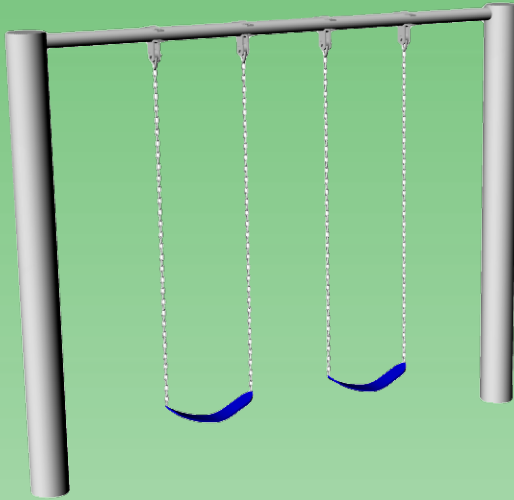

## PS20-10

| PS20        | Feature                      | PS20-10     |
|-------------|------------------------------|-------------|
| 8'          | Finished Height              | 10'         |
| no          | Third Leg                    | no          |
| 10' x 1'    | Ground Space                 | 10' x 1'    |
| 14' x 20'   | Residential Play Space       | 14' x 24'   |
| 5 1/2'      | Swing Chain Length           | 7 1/2'      |
| 2 hours     | Estimated Install Time       | 2 hours     |
| 12 bags     | Estimated Cement Required    | 12 bags     |
| 24" x 36" D | Upright Post Hole Dimensions | 24" x 36" D |

## PS20

- 8' Swing Height
- Two Polymer Strap Seats\*
- Poly Coated Chains\*
- Brass Bushing Swing Hangers
- 4" Diameter Upright Posts
- \*Color Choices: Blue or Green

Ground Space: 10' x 1'  
Residential Play Space: 14' x 20'

## PS20-10

- 10' Swing Height
- Two Polymer Strap Seats\*
- Poly Coated Chains\*
- Brass Bushing Swing Hangers
- 4" Diameter Upright Posts
- \*Color Choices: Blue or Green

Ground Space: 10' x 1'  
Residential Play Space: 14' x 24'