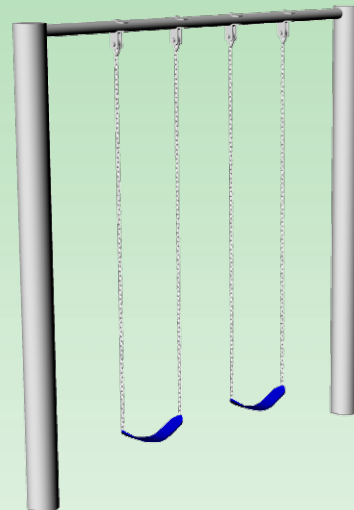

## PS20-10

| PS20        | Feature                      | PS20-10     |
|-------------|------------------------------|-------------|
| 8'          | Finished Height              | 10'         |
| no          | Third Leg                    | no          |
| 10' x 1'    | Ground Space                 | 10' x 1'    |
| 14' x 20'   | Residential Play Space       | 14' x 24'   |
| 5 1/2'      | Swing Chain Length           | 7 1/2'      |
| 2 hours     | Estimated Install Time       | 2 hours     |
| 12 bags     | Estimated Cement Required    | 12 bags     |
| 24" x 36" D | Upright Post Hole Dimensions | 24" x 36" D |

## PS20

- 8' Swing Height
- Two Polymer Strap Seats\*
- Poly Coated Chains\*
- Brass Bushing Swing Hangers
- 4" Diameter Upright Posts
- \*Color Choices: Blue or Green

Ground Space: 10' x 1'  
Residential Play Space: 14' x 20'

## PS20-10

- 10' Swing Height
- Two Polymer Strap Seats\*
- Poly Coated Chains\*
- Brass Bushing Swing Hangers
- 4" Diameter Upright Posts
- \*Color Choices: Blue or Green

Ground Space: 10' x 1'  
Residential Play Space: 14' x 24'