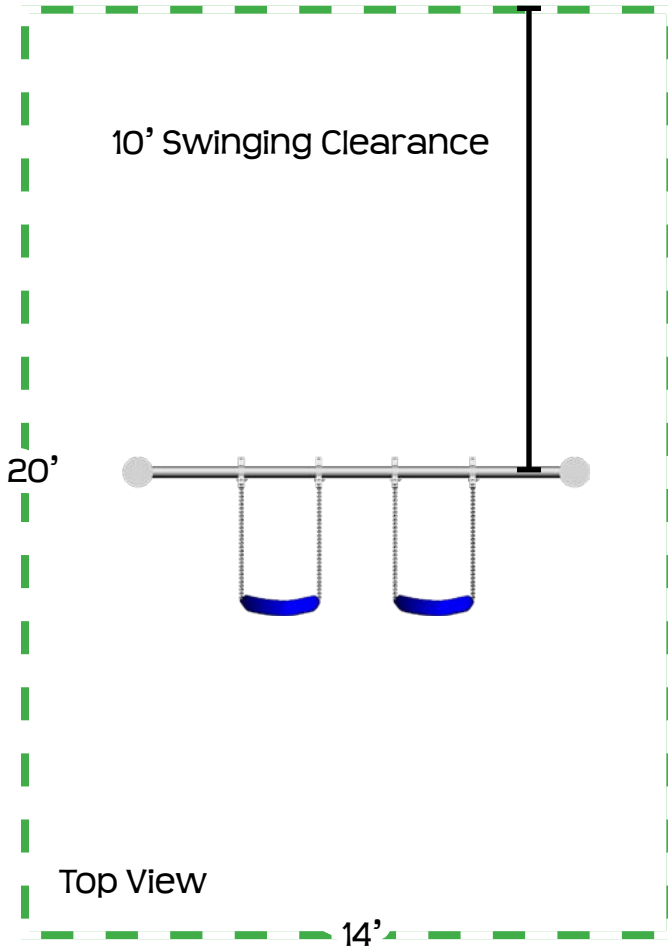

## PS20-10

| PS20        | Feature                      | PS20-10     |
|-------------|------------------------------|-------------|
| 8'          | Finished Height              | 10'         |
| no          | Third Leg                    | no          |
| 10' x 1'    | Ground Space                 | 10' x 1'    |
| 14' x 20'   | Residential Play Space       | 14' x 24'   |
| 5 1/2'      | Swing Chain Length           | 7 1/2'      |
| 2 hours     | Estimated Install Time       | 2 hours     |
| 12 bags     | Estimated Cement Required    | 12 bags     |
| 24" x 36" D | Upright Post Hole Dimensions | 24" x 36" D |

## PS20

- 8' Swing Height
- Two Polymer Strap Seats\*
- Poly Coated Chains\*
- Brass Bushing Swing Hangers
- 4" Diameter Upright Posts
- \*Color Choices: Blue or Green

Ground Space: 10' x 1'  
Residential Play Space: 14' x 20'

## PS20-10

- 10' Swing Height
- Two Polymer Strap Seats\*
- Poly Coated Chains\*
- Brass Bushing Swing Hangers
- 4" Diameter Upright Posts
- \*Color Choices: Blue or Green

Ground Space: 10' x 1'  
Residential Play Space: 14' x 24'