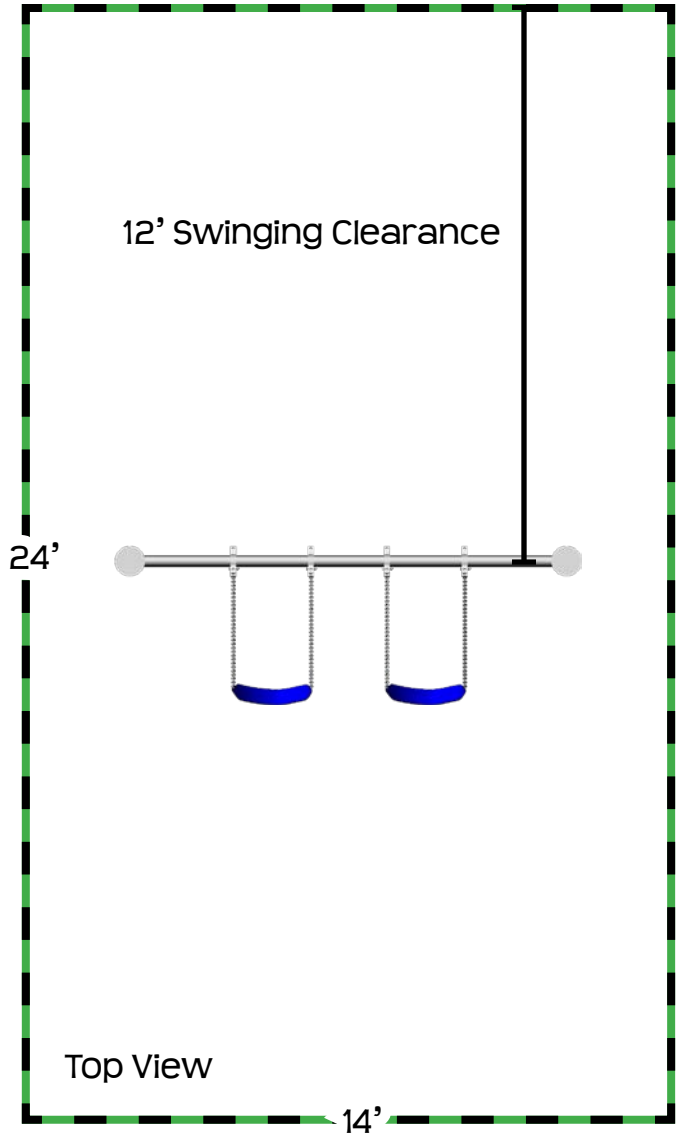

## PS20-10

| PS20        | Feature                      | PS20-10     |
|-------------|------------------------------|-------------|
| 8'          | Finished Height              | 10'         |
| no          | Third Leg                    | no          |
| 10' x 1'    | Ground Space                 | 10' x 1'    |
| 14' x 20'   | Residential Play Space       | 14' x 24'   |
| 5 1/2'      | Swing Chain Length           | 7 1/2'      |
| 2 hours     | Estimated Install Time       | 2 hours     |
| 12 bags     | Estimated Cement Required    | 12 bags     |
| 24" x 36" D | Upright Post Hole Dimensions | 24" x 36" D |

## PS20

- 8' Swing Height
- Two Polymer Strap Seats\*
- Poly Coated Chains\*
- Brass Bushing Swing Hangers
- 4" Diameter Upright Posts
- \*Color Choices: Blue or Green

Ground Space: 10' x 1'  
Residential Play Space: 14' x 20'

## PS20-10

- 10' Swing Height
- Two Polymer Strap Seats\*
- Poly Coated Chains\*
- Brass Bushing Swing Hangers
- 4" Diameter Upright Posts
- \*Color Choices: Blue or Green

Ground Space: 10' x 1'  
Residential Play Space: 14' x 24'