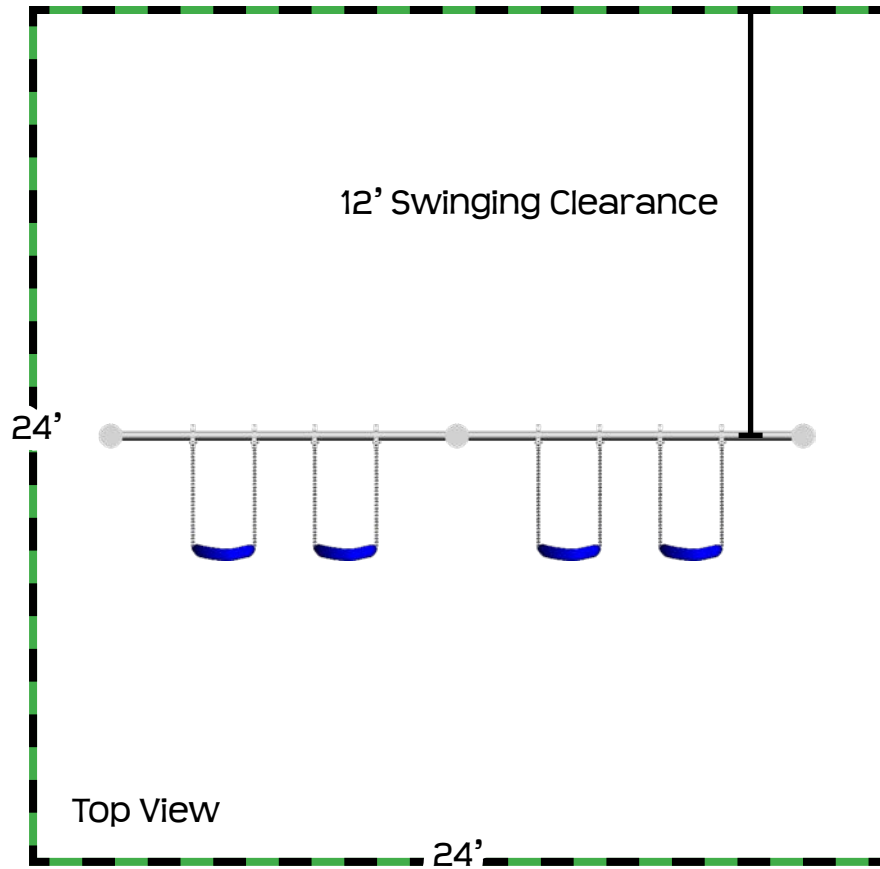

Playground At-a-Glance

PS30

Feature	PS30
Finished Height	8' & 10'
Third Leg	no
Ground Space	20' x 1'
Residential Play Space	24' x 24'
8' Section Swing Chain Length	5 1/2'
10' Section Swing Chain Length	7 1/2'
Estimated Install Time	3.5 hours
Estimated Cement Required	18 bags
Upright Post Hole Dimensions	24" x 36" D

Playground At-a-Glance

PS30

Ground Space: 20' x 1'
Residential Play Space: 24' x 24'

- 8' & 10' Swing Height
- Four Polymer Strap Seats*
- Poly Coated Chains*
- Brass Bushing Swing Hangers
- 4" Diameter Upright Posts
- *Color Choices: Blue or Green