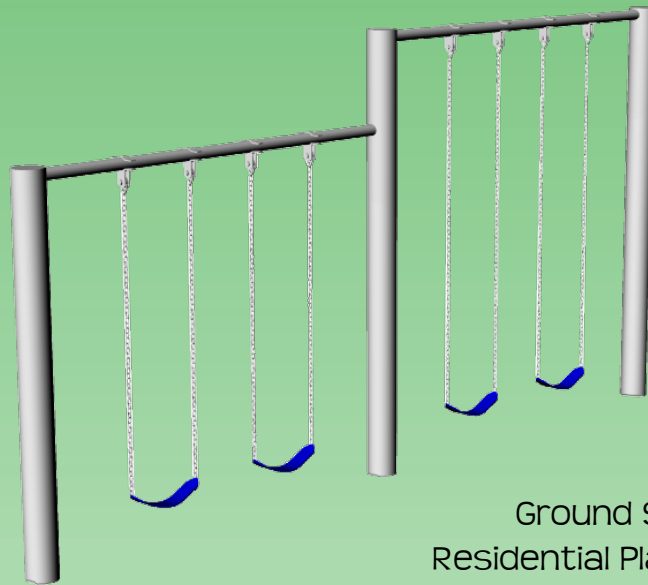

Playground At-a-Glance

PS30

Feature	PS30
Finished Height	8' & 10'
Third Leg	no
Ground Space	20' x 1'
Residential Play Space	24' x 24'
8' Section Swing Chain Length	5 1/2'
10' Section Swing Chain Length	7 1/2'
Estimated Install Time	3.5 hours
Estimated Cement Required	18 bags
Upright Post Hole Dimensions	24" x 36" D

Playground At-a-Glance

PS30

Ground Space: 20' x 1'
Residential Play Space: 24' x 24'

- 8' & 10' Swing Height
- Four Polymer Strap Seats*
- Poly Coated Chains*
- Brass Bushing Swing Hangers
- 4" Diameter Upright Posts
- *Color Choices: Blue or Green