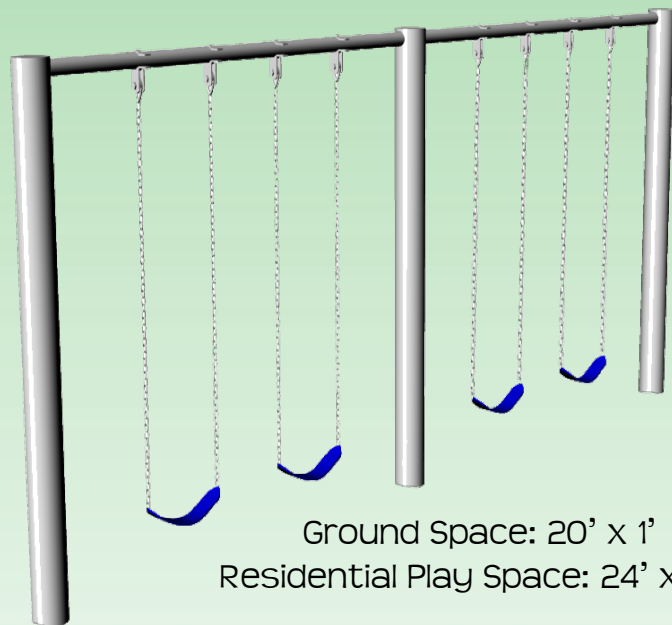

## PS40

- 8' Swing Height
- Four Polymer Strap Seats\*
- Poly Coated Chains\*
- Brass Bushing Swing Hangers
- 4" Diameter Upright Posts
- \*Color Choices: Blue or Green

Ground Space: 20' x 1'  
Residential Play Space: 24' x 20'

## PS40-10

- 10' Swing Height
- Four Polymer Strap Seats\*
- Poly Coated Chains\*
- Brass Bushing Swing Hangers
- 4" Diameter Upright Posts
- \*Color Choices: Blue or Green

Ground Space: 20' x 1'  
Residential Play Space: 24' x 24'