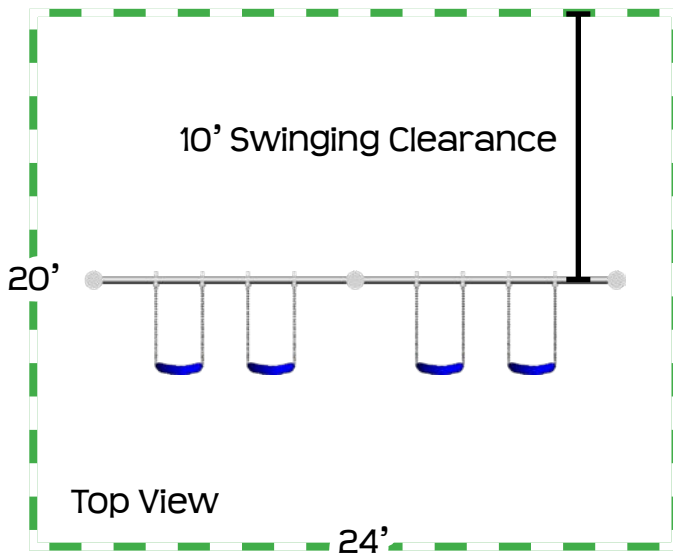

## PS40-10

PS40	Feature	PS40-10
8'	Finished Height	10'
no	Third Leg	no
20' x 1'	Ground Space	20' x 1'
24' x 20'	Residential Play Space	24' x 24'
5 1/2'	Swing Chain Length	7 1/2'
3.5 hours	Estimated Install Time	3.5 hours
18 bags	Estimated Cement Required	18 bags
24" x 36" D	Upright Post Hole Dimensions	24" x 36" D

## PS40

- 8' Swing Height
- Four Polymer Strap Seats\*
- Poly Coated Chains\*
- Brass Bushing Swing Hangers
- 4" Diameter Upright Posts
- \*Color Choices: Blue or Green

Ground Space: 20' x 1'  
Residential Play Space: 24' x 20'

## PS40-10

- 10' Swing Height
- Four Polymer Strap Seats\*
- Poly Coated Chains\*
- Brass Bushing Swing Hangers
- 4" Diameter Upright Posts
- \*Color Choices: Blue or Green

Ground Space: 20' x 1'  
Residential Play Space: 24' x 24'