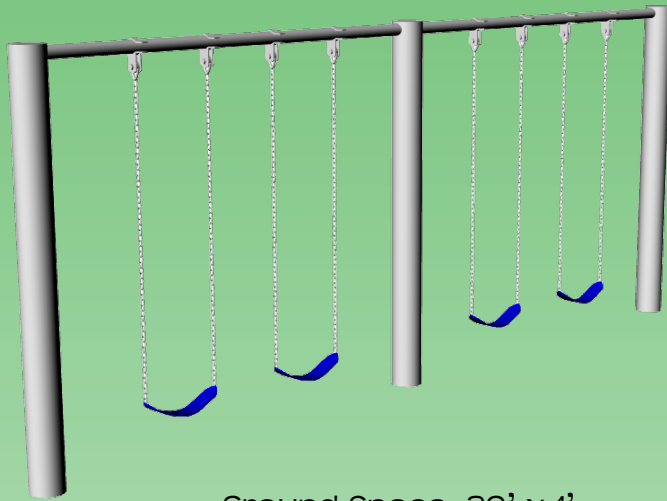

Playground At-a-Glance

PS40

PS40-10

PS40	Feature	PS40-10
8'	Finished Height	10'
no	Third Leg	no
20' x 1'	Ground Space	20' x 1'
24' x 20'	Residential Play Space	24' x 24'
5 1/2'	Swing Chain Length	7 1/2'
3.5 hours	Estimated Install Time	3.5 hours
18 bags	Estimated Cement Required	18 bags
24" x 36" D	Upright Post Hole Dimensions	24" x 36" D

playground At-a-Glance

PS40

- 8' Swing Height
- Four Polymer Strap Seats*
- Poly Coated Chains*
- Brass Bushing Swing Hangers
- 4" Diameter Upright Posts
- *Color Choices: Blue or Green

Ground Space: 20' x 1'
Residential Play Space: 24' x 20'

PS40-10

- 10' Swing Height
- Four Polymer Strap Seats*
- Poly Coated Chains*
- Brass Bushing Swing Hangers
- 4" Diameter Upright Posts
- *Color Choices: Blue or Green

Ground Space: 20' x 1'
Residential Play Space: 24' x 24'