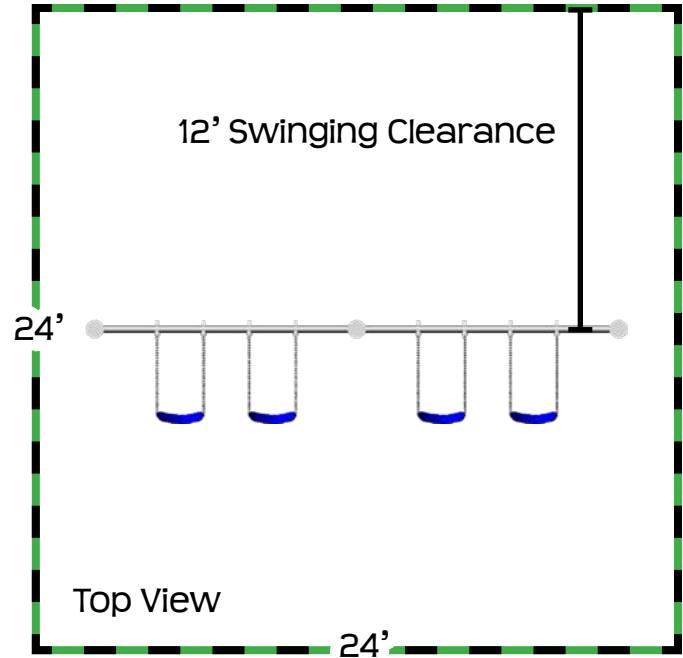

## PS40-10

PS40	Feature	PS40-10
8'	Finished Height	10'
no	Third Leg	no
20' x 1'	Ground Space	20' x 1'
24' x 20'	Residential Play Space	24' x 24'
5 1/2'	Swing Chain Length	7 1/2'
3.5 hours	Estimated Install Time	3.5 hours
18 bags	Estimated Cement Required	18 bags
24" x 36" D	Upright Post Hole Dimensions	24" x 36" D

## PS40

- 8' Swing Height
- Four Polymer Strap Seats\*
- Poly Coated Chains\*
- Brass Bushing Swing Hangers
- 4" Diameter Upright Posts
- \*Color Choices: Blue or Green

Ground Space: 20' x 1'  
Residential Play Space: 24' x 20'

## PS40-10

- 10' Swing Height
- Four Polymer Strap Seats\*
- Poly Coated Chains\*
- Brass Bushing Swing Hangers
- 4" Diameter Upright Posts
- \*Color Choices: Blue or Green

Ground Space: 20' x 1'  
Residential Play Space: 24' x 24'