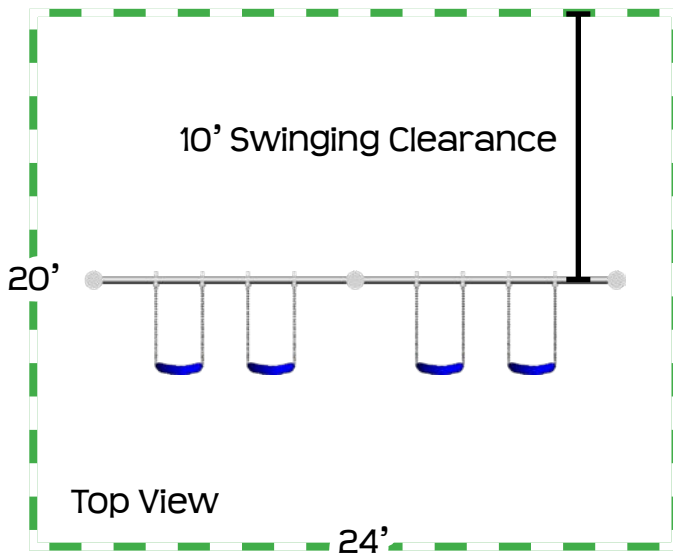

Playground At-a-Glance

PS40

PS40-10

PS40	Feature	PS40-10
8'	Finished Height	10'
no	Third Leg	no
20' x 1'	Ground Space	20' x 1'
24' x 20'	Residential Play Space	24' x 24'
5 1/2'	Swing Chain Length	7 1/2'
3.5 hours	Estimated Install Time	3.5 hours
18 bags	Estimated Cement Required	18 bags
24" x 36" D	Upright Post Hole Dimensions	24" x 36" D

playground At-a-Glance

PS40

- 8' Swing Height
- Four Polymer Strap Seats*
- Poly Coated Chains*
- Brass Bushing Swing Hangers
- 4" Diameter Upright Posts
- *Color Choices: Blue or Green

Ground Space: 20' x 1'
Residential Play Space: 24' x 20'

PS40-10

- 10' Swing Height
- Four Polymer Strap Seats*
- Poly Coated Chains*
- Brass Bushing Swing Hangers
- 4" Diameter Upright Posts
- *Color Choices: Blue or Green

Ground Space: 20' x 1'
Residential Play Space: 24' x 24'