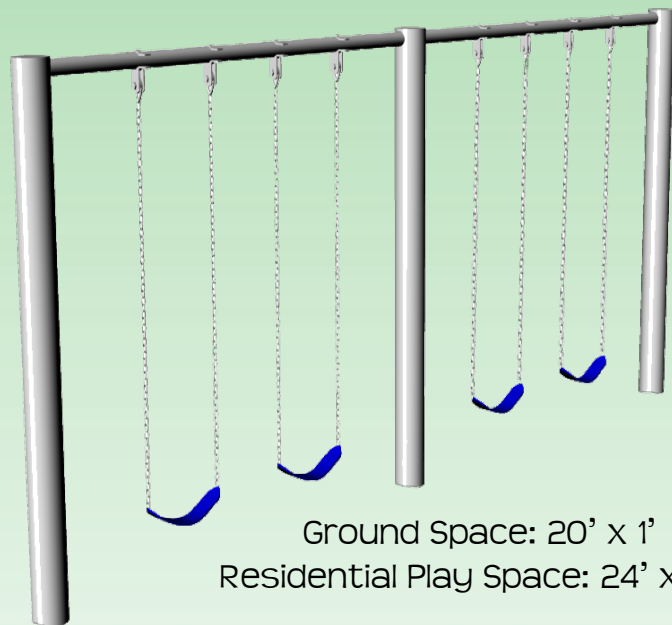

Ground Space: 20' x 1'
Residential Play Space: 24' x 24'