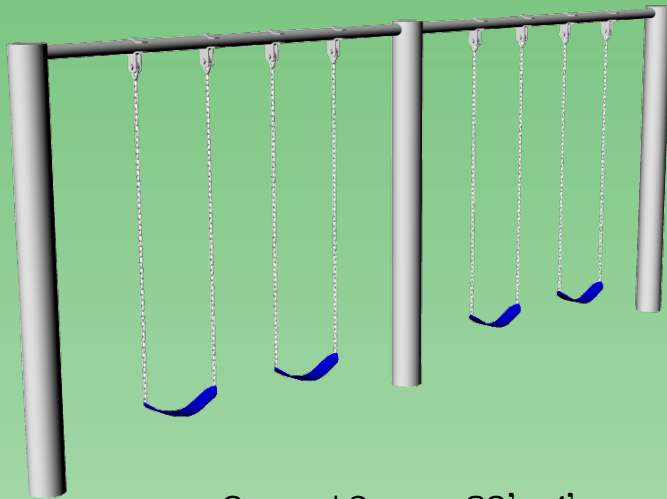

PS40

- 8' Swing Height
- Four Polymer Strap Seats*
- Poly Coated Chains*
- Brass Bushing Swing Hangers
- 4" Diameter Upright Posts
- *Color Choices: Blue or Green

Ground Space: 20' x 1'
Residential Play Space: 24' x 20'

PS40-10

- 10' Swing Height
- Four Polymer Strap Seats*
- Poly Coated Chains*
- Brass Bushing Swing Hangers
- 4" Diameter Upright Posts
- *Color Choices: Blue or Green