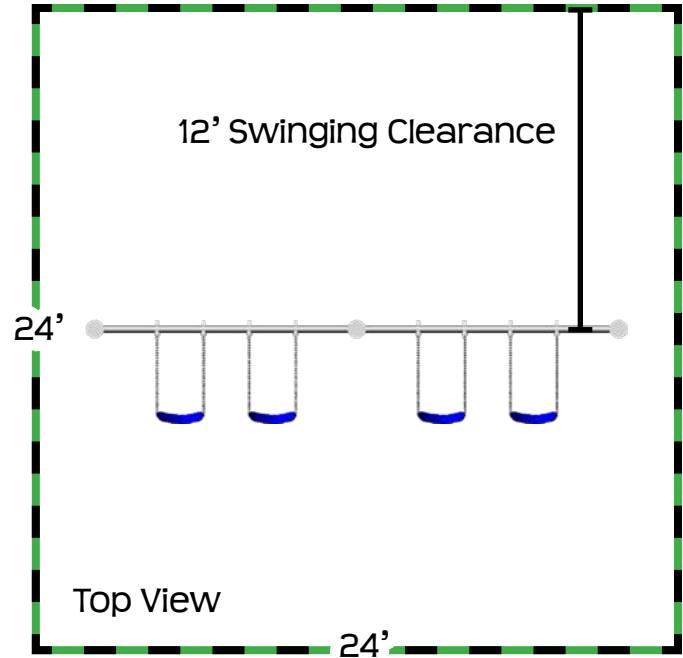

Playground At-a-Glance

PS40

PS40-10

PS40	Feature	PS40-10
8'	Finished Height	10'
no	Third Leg	no
20' x 1'	Ground Space	20' x 1'
24' x 20'	Residential Play Space	24' x 24'
5 1/2'	Swing Chain Length	7 1/2'
3.5 hours	Estimated Install Time	3.5 hours
18 bags	Estimated Cement Required	18 bags
24" x 36" D	Upright Post Hole Dimensions	24" x 36" D

playground At-a-Glance

PS40

- 8' Swing Height
- Four Polymer Strap Seats*
- Poly Coated Chains*
- Brass Bushing Swing Hangers
- 4" Diameter Upright Posts
- *Color Choices: Blue or Green

Ground Space: 20' x 1'
Residential Play Space: 24' x 20'

PS40-10

- 10' Swing Height
- Four Polymer Strap Seats*
- Poly Coated Chains*
- Brass Bushing Swing Hangers
- 4" Diameter Upright Posts
- *Color Choices: Blue or Green

Ground Space: 20' x 1'
Residential Play Space: 24' x 24'