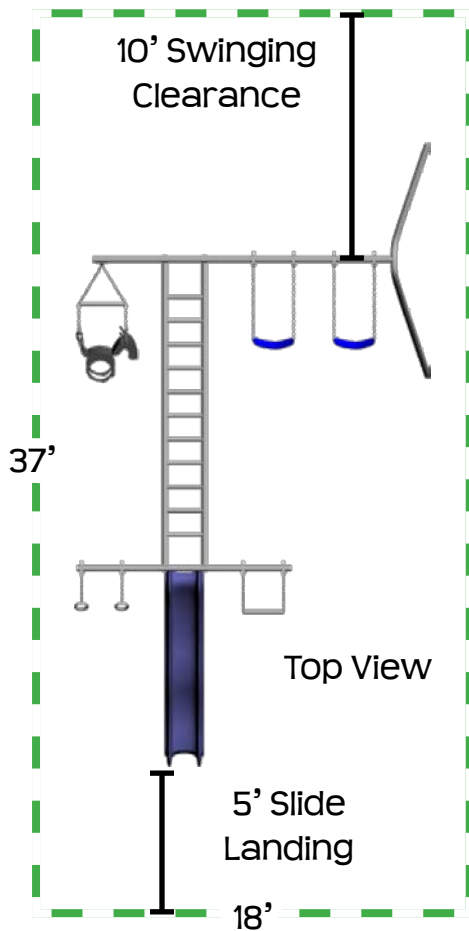

## SS31

## SS31-10

SS31	Feature	SS31-10
8'	Finished Swing Height	10'
8'	Finished Rings & Trapeze Height	8'
Adjustable	Horizontal Ladder Height	Adjustable
no	Third Leg	yes
14' x 28'	Ground Space	14' x 28'
18' x 37'	Residential Play Space	18' x 39'
5 1/2'	Swing Chain Length	7 1/2'
3 1/2'	Trapeze & Rings Chain Length	3 1/2'
10' Plastic Wave	Slide	10' Plastic Wave
4 hours	Estimated Install Time	4 hours
15 bags	Estimated Cement Required	17 bags
28"x20"x24"D	Ladder Hole Dimensions	28"x20"x24"D
18" x 12" D	A-Frame Leg Hole Dimensions	18" x 12" D
n/a	Third Leg Hole Dimensions	18" x 18" D