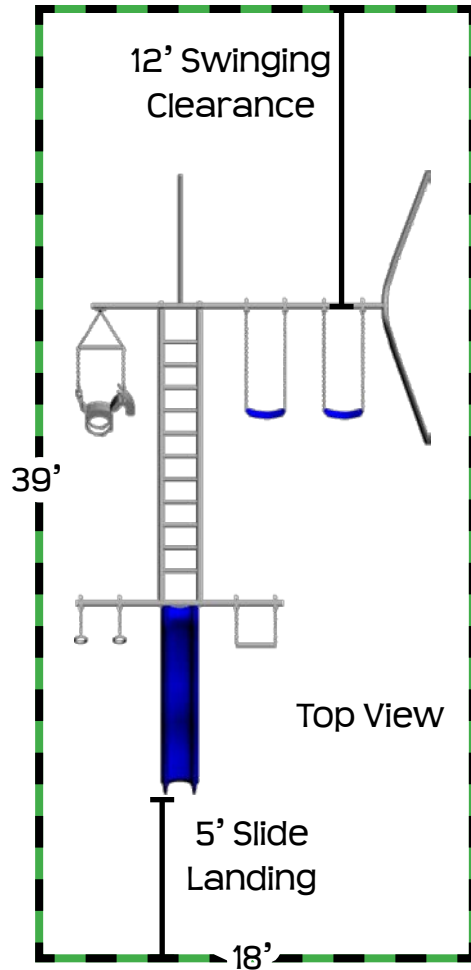

## SS31

## SS31-10

SS31	Feature	SS31-10
8'	Finished Swing Height	10'
8'	Finished Rings & Trapeze Height	8'
Adjustable	Horizontal Ladder Height	Adjustable
no	Third Leg	yes
14' x 28'	Ground Space	14' x 28'
18' x 37'	Residential Play Space	18' x 39'
5 1/2'	Swing Chain Length	7 1/2'
3 1/2'	Trapeze & Rings Chain Length	3 1/2'
10' Plastic Wave	Slide	10' Plastic Wave
4 hours	Estimated Install Time	4 hours
15 bags	Estimated Cement Required	17 bags
28"x20"x24"D	Ladder Hole Dimensions	28"x20"x24"D
18" x 12" D	A-Frame Leg Hole Dimensions	18" x 12" D
n/a	Third Leg Hole Dimensions	18" x 18" D