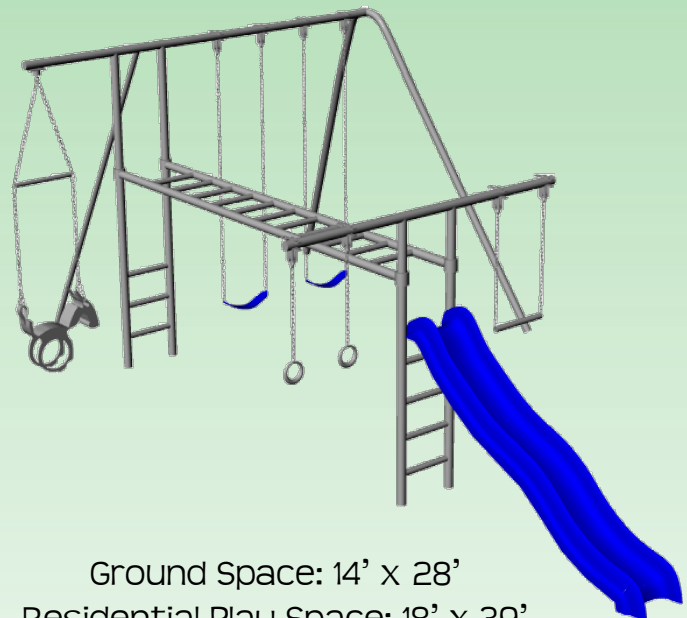

## SS31

Ground Space: 14' x 28'  
Residential Play Space: 18' x 37'

- 8' Swing Height
- Horsee Swing
- Aluminum Round Rings
- Super Grip Trapeze Bar
- Two Polymer Strap Seats\*
- Poly Coated Chains\*
- Brass Bushing Swing Hangers
- Adjustable Height Horizontal Ladder
- 10' Plastic Wave Slide\*
- \*Color Options: Blue or Green

## SS31-10

- 10' Swing Height
- 8' Trapeze & Rings Height
- Horsee Swing
- Aluminum Round Rings
- Super Grip Trapeze Bar
- Two Polymer Strap Seats\*
- Poly Coated Chains\*
- Brass Bushing Swing Hangers
- Adjustable Height Horizontal Ladder
- Third Leg
- 10' Plastic Wave Slide\*
- \*Color Options: Blue or Green

Ground Space: 14' x 28'  
Residential Play Space: 18' x 39'