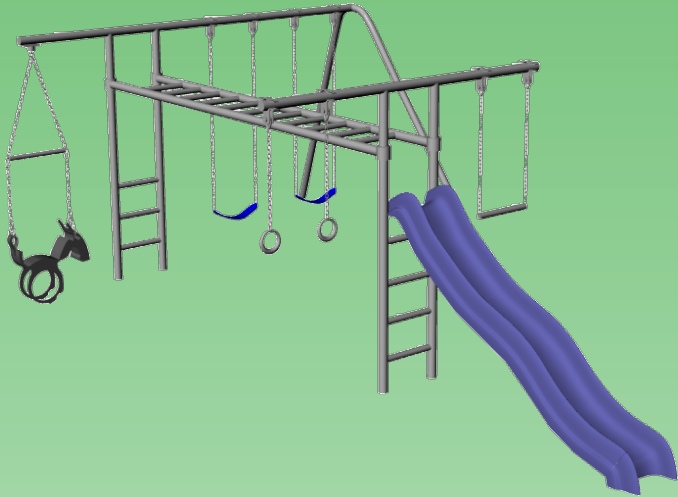

## SS31

## SS31-10

SS31	Feature	SS31-10
8'	Finished Swing Height	10'
8'	Finished Rings & Trapeze Height	8'
Adjustable	Horizontal Ladder Height	Adjustable
no	Third Leg	yes
14' x 28'	Ground Space	14' x 28'
18' x 37'	Residential Play Space	18' x 39'
5 1/2'	Swing Chain Length	7 1/2'
3 1/2'	Trapeze & Rings Chain Length	3 1/2'
10' Plastic Wave	Slide	10' Plastic Wave
4 hours	Estimated Install Time	4 hours
15 bags	Estimated Cement Required	17 bags
28"x20"x24"D	Ladder Hole Dimensions	28"x20"x24"D
18" x 12" D	A-Frame Leg Hole Dimensions	18" x 12" D
n/a	Third Leg Hole Dimensions	18" x 18" D

## SS31

Ground Space: 14' x 28'  
Residential Play Space: 18' x 37'

- 8' Swing Height
- Horsee Swing
- Aluminum Round Rings
- Super Grip Trapeze Bar
- Two Polymer Strap Seats\*
- Poly Coated Chains\*
- Brass Bushing Swing Hangers
- Adjustable Height Horizontal Ladder
- 10' Plastic Wave Slide\*
- \*Color Options: Blue or Green

## SS31-10

- 10' Swing Height
- 8' Trapeze & Rings Height
- Horsee Swing
- Aluminum Round Rings
- Super Grip Trapeze Bar
- Two Polymer Strap Seats\*
- Poly Coated Chains\*
- Brass Bushing Swing Hangers
- Adjustable Height Horizontal Ladder
- Third Leg
- 10' Plastic Wave Slide\*
- \*Color Options: Blue or Green