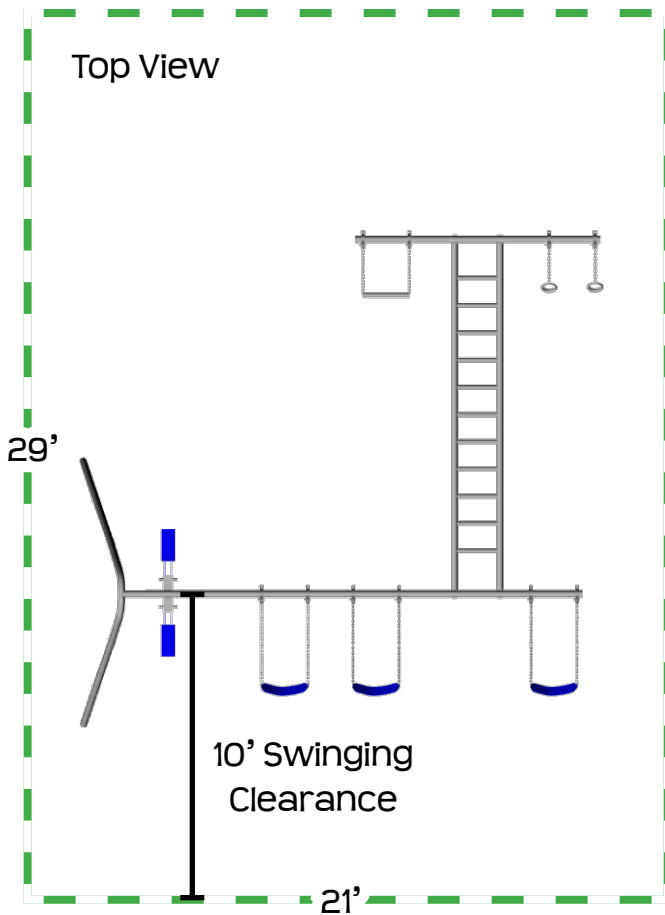

## SS35-10

SS35	Feature	SS35-10
8'	Finished Swing Height	10'
8'	Finished Rings & Trapeze Height	8'
Adjustable	Horizontal Ladder Height	Adjustable
no	Third Leg	yes
17' x 19'	Ground Space	17' x 19'
21' x 29'	Residential Play Space	21' x 31'
5 1/2'	Swing Chain Length	7 1/2'
3 1/2'	Trapeze & Rings Chain Length	3 1/2'
4 hours	Estimated Install Time	4 hours
15 bags	Estimated Cement Required	17 bags
28"x20"x24"D	Ladder Hole Dimensions	28"x20"x24"D
18" x 12" D	A-Frame Leg Hole Dimensions	18" x 12" D
n/a	Third Leg Hole Dimensions	18" x 18" D