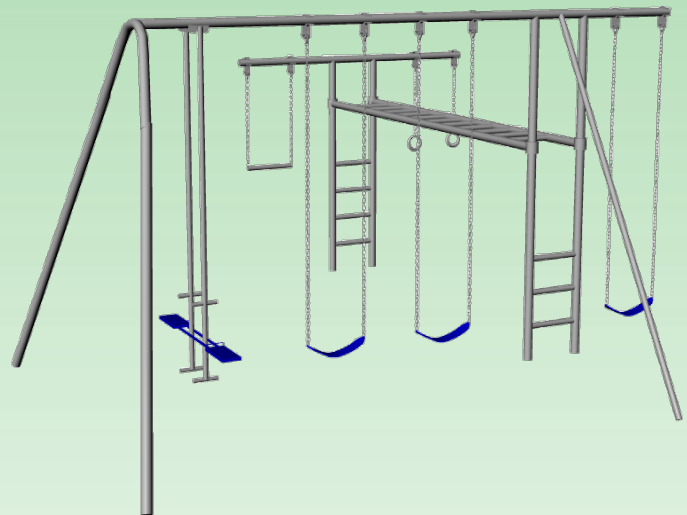

## SS35-10

SS35	Feature	SS35-10
8'	Finished Swing Height	10'
8'	Finished Rings & Trapeze Height	8'
Adjustable	Horizontal Ladder Height	Adjustable
no	Third Leg	yes
17' x 19'	Ground Space	17' x 19'
21' x 29'	Residential Play Space	21' x 31'
5 1/2'	Swing Chain Length	7 1/2'
3 1/2'	Trapeze & Rings Chain Length	3 1/2'
4 hours	Estimated Install Time	4 hours
15 bags	Estimated Cement Required	17 bags
28"x20"x24"D	Ladder Hole Dimensions	28"x20"x24"D
18" x 12" D	A-Frame Leg Hole Dimensions	18" x 12" D
n/a	Third Leg Hole Dimensions	18" x 18" D

## SS35

- 8' Swing Height
- Metal Glider\*
- Aluminum Round Rings
- Super Grip Trapeze Bar
- Three Polymer Strap Seats\*
- Poly Coated Chains\*
- Brass Bushing Swing Hangers
- Adjustable Height Horizontal Ladder
- \*Color Options: Blue or Green

Ground Space: 17' x 19'  
Residential Play Space: 21' x 29'

## SS35-10

- 10' Swing Height
- 8' Trapeze & Rings Height
- Metal Glider\*
- Aluminum Round Rings
- Super Grip Trapeze Bar
- Three Polymer Strap Seats\*
- Poly Coated Chains\*
- Brass Bushing Swing Hangers
- Adjustable Height Horizontal Ladder
- Third Leg
- \*Color Options: Blue or Green