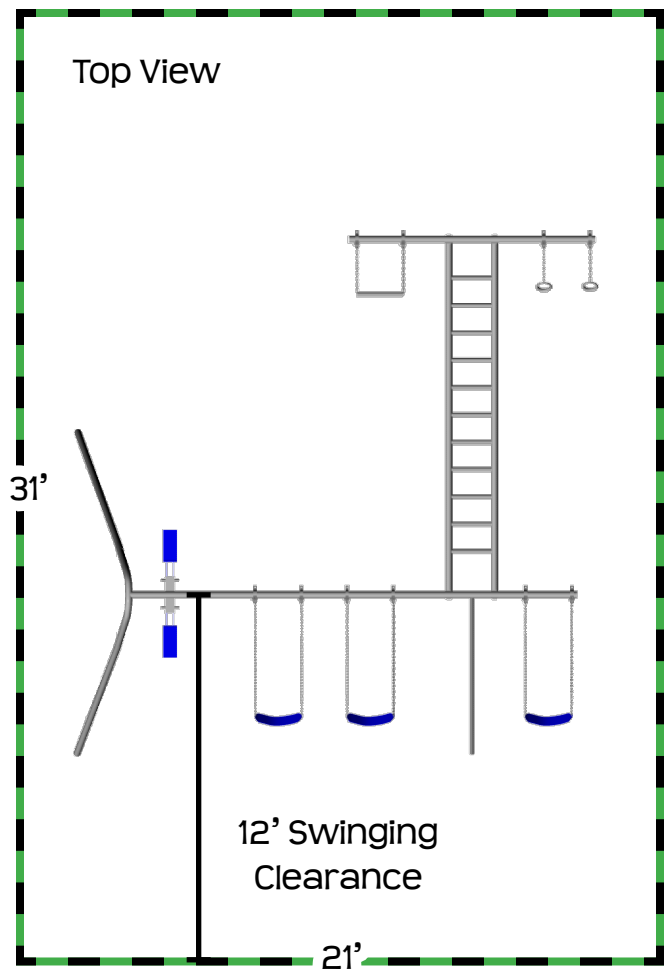

## SS35-10

SS35	Feature	SS35-10
8'	Finished Swing Height	10'
8'	Finished Rings & Trapeze Height	8'
Adjustable	Horizontal Ladder Height	Adjustable
no	Third Leg	yes
17' x 19'	Ground Space	17' x 19'
21' x 29'	Residential Play Space	21' x 31'
5 1/2'	Swing Chain Length	7 1/2'
3 1/2'	Trapeze & Rings Chain Length	3 1/2'
4 hours	Estimated Install Time	4 hours
15 bags	Estimated Cement Required	17 bags
28"x20"x24"D	Ladder Hole Dimensions	28"x20"x24"D
18" x 12" D	A-Frame Leg Hole Dimensions	18" x 12" D
n/a	Third Leg Hole Dimensions	18" x 18" D