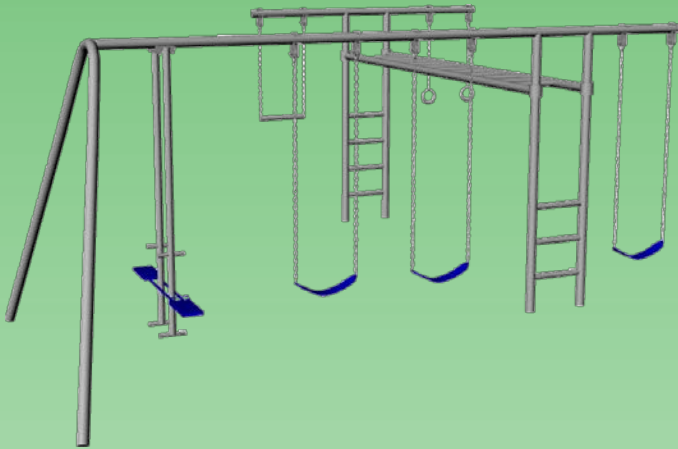

## SS35

## SS35-10

SS35	Feature	SS35-10
8'	Finished Swing Height	10'
8'	Finished Rings & Trapeze Height	8'
Adjustable	Horizontal Ladder Height	Adjustable
no	Third Leg	yes
17' x 19'	Ground Space	17' x 19'
21' x 29'	Residential Play Space	21' x 31'
5 1/2'	Swing Chain Length	7 1/2'
3 1/2'	Trapeze & Rings Chain Length	3 1/2'
4 hours	Estimated Install Time	4 hours
15 bags	Estimated Cement Required	17 bags
28"x20"x24"D	Ladder Hole Dimensions	28"x20"x24"D
18" x 12" D	A-Frame Leg Hole Dimensions	18" x 12" D
n/a	Third Leg Hole Dimensions	18" x 18" D

## SS35

- 8' Swing Height
- Metal Glider\*
- Aluminum Round Rings
- Super Grip Trapeze Bar
- Three Polymer Strap Seats\*
- Poly Coated Chains\*
- Brass Bushing Swing Hangers
- Adjustable Height Horizontal Ladder
- \*Color Options: Blue or Green

## SS35-10

- 10' Swing Height
- 8' Trapeze & Rings Height
- Metal Glider\*
- Aluminum Round Rings
- Super Grip Trapeze Bar
- Three Polymer Strap Seats\*
- Poly Coated Chains\*
- Brass Bushing Swing Hangers
- Adjustable Height Horizontal Ladder
- Third Leg
- \*Color Options: Blue or Green