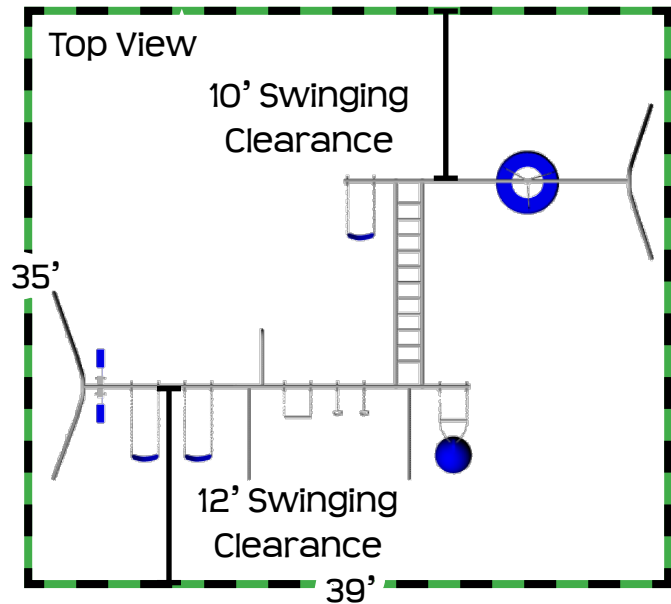

## SS52

## SS52-10

SS52	Feature	SS52-10
8'	Finished Swing Height	10'
8'	Finished Tire Swing Height	8'
Adjustable	Horizontal Ladder Height	Adjustable
yes	Turning Bar	yes
yes	Fire Pole	no
no	Third Leg	yes (2)
35' x 25'	Ground Space	35' x 25'
39' x 33'	Residential Play Space	39' x 35'
5 1/2'	Swing Chain Length	7 1/2'
3 1/2'	Trapeze & Rings Chain Length	5 1/2'
5 1/2'	Buoy Ball Chain Length	7 1/2'
5 1/2'	Tire Swing Chain Length	5 1/2'
6 hours	Estimated Install Time	6 hours
26 bags	Estimated Cement Required	28 bags
28" x 20" x 24" D	Ladder Hole Dimensions	28" x 20" x 24" D
18" x 12" D	A-Frame Leg Hole Dimensions	18" x 12" D
12" x 12" D	Turning Bar & Fire Pole Hole Dimensions	12" x 12" D
n/a	Third Leg Hole Dimensions	18" x 18" D

Ground Space: 35' x 25'  
Residential Play Space: 39' x 35'