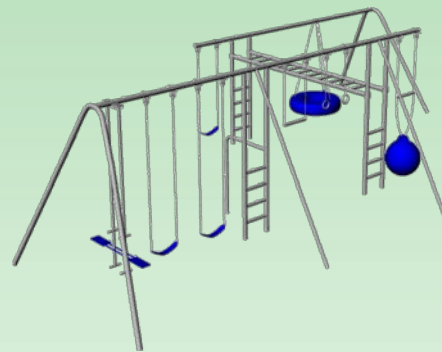

## SS52-10

SS52	Feature	SS52-10
8'	Finished Swing Height	10'
8'	Finished Tire Swing Height	8'
Adjustable	Horizontal Ladder Height	Adjustable
yes	Turning Bar	yes
yes	Fire Pole	no
no	Third Leg	yes (2)
35' x 25'	Ground Space	35' x 25'
39' x 33'	Residential Play Space	39' x 35'
5 1/2'	Swing Chain Length	7 1/2'
3 1/2'	Trapeze & Rings Chain Length	5 1/2'
5 1/2'	Buoy Ball Chain Length	7 1/2'
5 1/2'	Tire Swing Chain Length	5 1/2'
6 hours	Estimated Install Time	6 hours
26 bags	Estimated Cement Required	28 bags
28" x 20" x 24" D	Ladder Hole Dimensions	28" x 20" x 24" D
18" x 12" D	A-Frame Leg Hole Dimensions	18" x 12" D
12" x 12" D	Turning Bar & Fire Pole Hole Dimensions	12" x 12" D
n/a	Third Leg Hole Dimensions	18" x 18" D

## SS52

Ground Space: 35' x 25'  
Residential Play Space: 39' x 33'

- 8' Swing Height
- Molded Plastic Tire\*
- Standard Tire Swing Hanger
- Buoy Ball Swing\*
- Metal Glider\*
- Aluminum Round Rings
- Super Grip Trapeze Bar
- Three Polymer Strap Seats\*
- Poly Coated Chains\*
- Brass Bushing Swing Hangers
- Adjustable Height Horizontal Ladder
- Turning Bar
- Fire Pole
- \*Color Options: Blue or Green

## SS52-10

- 10' Swing Height
- 8' Tire Swing Height
- Molded Plastic Tire\*
- Standard Tire Swing Hanger
- Buoy Ball Swing\*
- Metal Glider\*
- Aluminum Round Rings
- Super Grip Trapeze Bar
- Three Polymer Strap Seats\*
- Poly Coated Chains\*
- Brass Bushing Swing Hangers
- Adjustable Height Horizontal Ladder
- Turning Bar
- Third Legs
- \*Color Options: Blue or Green

Ground Space: 35' x 25'  
Residential Play Space: 39' x 35'