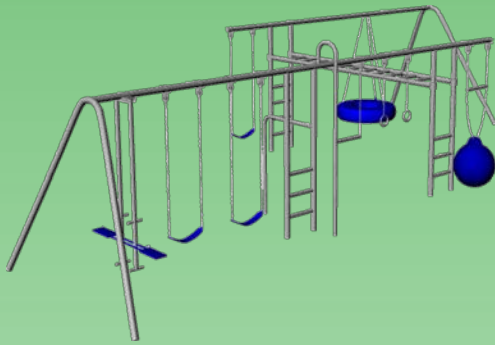

## SS52-10

SS52	Feature	SS52-10
8'	Finished Swing Height	10'
8'	Finished Tire Swing Height	8'
Adjustable	Horizontal Ladder Height	Adjustable
yes	Turning Bar	yes
yes	Fire Pole	no
no	Third Leg	yes (2)
35' x 25'	Ground Space	35' x 25'
39' x 33'	Residential Play Space	39' x 35'
5 1/2'	Swing Chain Length	7 1/2'
3 1/2'	Trapeze & Rings Chain Length	5 1/2'
5 1/2'	Buoy Ball Chain Length	7 1/2'
5 1/2'	Tire Swing Chain Length	5 1/2'
6 hours	Estimated Install Time	6 hours
26 bags	Estimated Cement Required	28 bags
28" x 20" x 24" D	Ladder Hole Dimensions	28" x 20" x 24" D
18" x 12" D	A-Frame Leg Hole Dimensions	18" x 12" D
12" x 12" D	Turning Bar & Fire Pole Hole Dimensions	12" x 12" D
n/a	Third Leg Hole Dimensions	18" x 18" D

# Playground At-a-Glance

## SS52

Ground Space: 35' x 25'  
Residential Play Space: 39' x 33'

- 8' Swing Height
- Molded Plastic Tire\*
- Standard Tire Swing Hanger
- Buoy Ball Swing\*
- Metal Glider\*
- Aluminum Round Rings
- Super Grip Trapeze Bar
- Three Polymer Strap Seats\*
- Poly Coated Chains\*
- Brass Bushing Swing Hangers
- Adjustable Height Horizontal Ladder
- Turning Bar
- Fire Pole
- \*Color Options: Blue or Green

## SS52-10

- 10' Swing Height
- 8' Tire Swing Height
- Molded Plastic Tire\*
- Standard Tire Swing Hanger
- Buoy Ball Swing\*
- Metal Glider\*
- Aluminum Round Rings
- Super Grip Trapeze Bar
- Three Polymer Strap Seats\*
- Poly Coated Chains\*
- Brass Bushing Swing Hangers
- Adjustable Height Horizontal Ladder
- Turning Bar
- Third Legs
- \*Color Options: Blue or Green