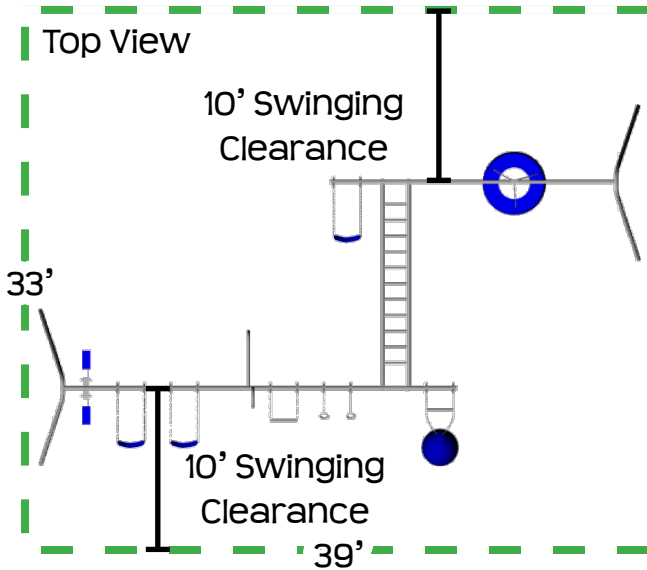

## SS52

## SS52-10

SS52	Feature	SS52-10
8'	Finished Swing Height	10'
8'	Finished Tire Swing Height	8'
Adjustable	Horizontal Ladder Height	Adjustable
yes	Turning Bar	yes
yes	Fire Pole	no
no	Third Leg	yes (2)
35' x 25'	Ground Space	35' x 25'
39' x 33'	Residential Play Space	39' x 35'
5 1/2'	Swing Chain Length	7 1/2'
3 1/2'	Trapeze & Rings Chain Length	5 1/2'
5 1/2'	Buoy Ball Chain Length	7 1/2'
5 1/2'	Tire Swing Chain Length	5 1/2'
6 hours	Estimated Install Time	6 hours
26 bags	Estimated Cement Required	28 bags
28" x 20" x 24" D	Ladder Hole Dimensions	28" x 20" x 24" D
18" x 12" D	A-Frame Leg Hole Dimensions	18" x 12" D
12" x 12" D	Turning Bar & Fire Pole Hole Dimensions	12" x 12" D
n/a	Third Leg Hole Dimensions	18" x 18" D