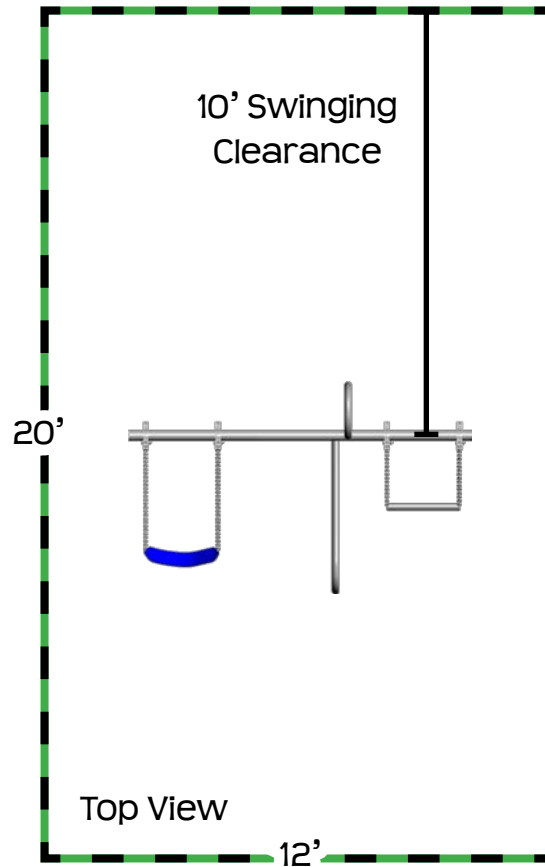

## ST20

Feature	ST20
Finished Height	8'
Ground Space	8' x 5'
Residential Play Space	12' x 20'
Swing Chain Length	5 1/2'
Trapeze Chain Length	3 1/2'
Turning Bar	yes
Fire Pole	yes
Estimated Install Time	2 hours
Estimated Cement Required	8 bags
Ladder Hole Dimensions	28" x 20" x 24" D
Fire Pole & Turning Bar Hole Dimensions	12" x 12" D

## ST20

Ground Space: 8' x 5'  
Residential Play Space: 12' x 20'

- 8' Swing Height
- Polymer Strap Seat\*
- Super Grip Trapeze Bar
- Poly Coated Chains\*
- Brass Bushing Swing Hangers
- Fire Pole
- Turning Bar
- \*Color Choices: Blue or Green