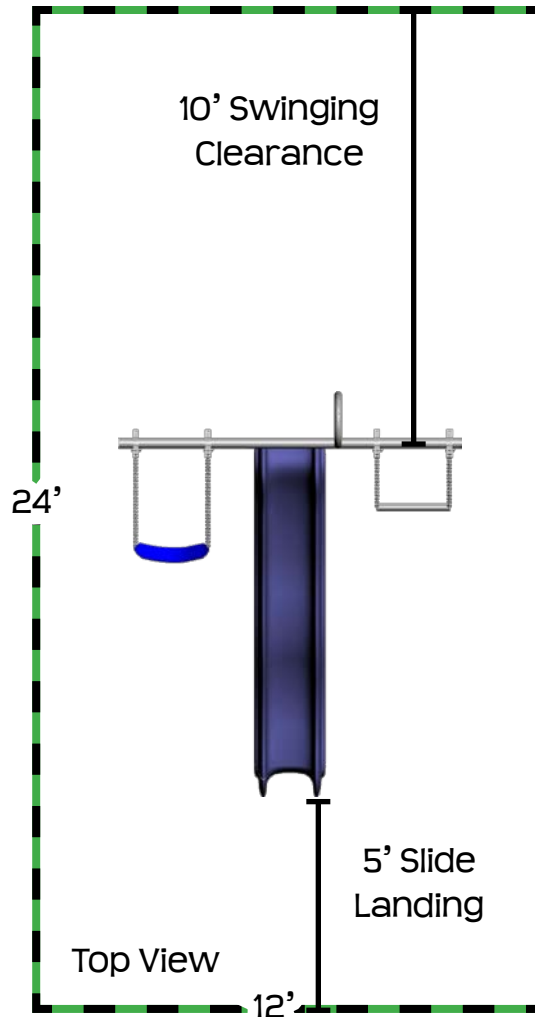

## ST30

Feature	ST30
Finished Height	8'
Ground Space	8' x 10'
Residential Play Space	12' x 24'
Swing Chain Length	5 1/2'
Trapeze Chain Length	3 1/2'
Turning Bar	no
Fire Pole	yes
Slide	10' Wave
Estimated Install Time	2 hours
Estimated Cement Required	7 bags
Ladder Hole Dimensions	28" x 20" x 24" D
Fire Pole Hole Dimensions	12" x 12" D

## ST30

Ground Space: 8' x 10'  
Residential Play Space: 12' x 24'

- 8' Swing Height
- Polymer Strap Seat\*
- Super Grip Trapeze Bar
- Poly Coated Chains\*
- Brass Bushing Swing Hangers
- Fire Pole
- 10' Plastic Wave Slide\*
- \*Color Choices: Blue or Green